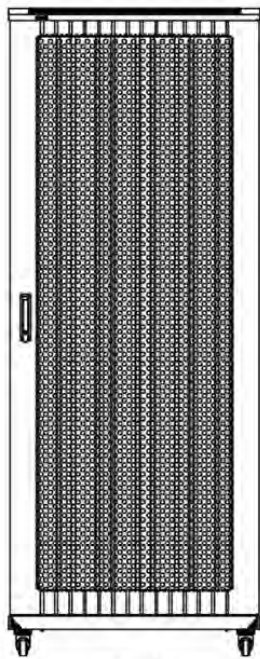

### Images du produit

Four-way brush entry roof panel

Quick-slam latch side panels

Swing handle wave vented front door

Wardrobe vented rear doors

Large base entry

High-density vertical cable management

Environ ER800 Baie 29U 800x1000 mm Porte Ondulé et Ventilé (A) Double Porte Ventilée (F), De...

### Dessins de produits

#### Base Cut Out Dimensions

580 mm Wide  
by  
276 mm Deep (600 mm deep rack)  
476 mm Deep (800 mm deep rack)  
676 mm Deep (1000 mm deep rack)