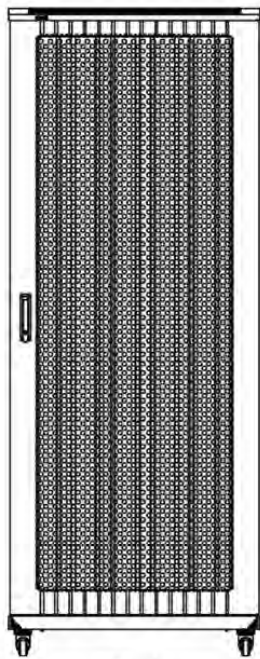

### Images du produit

Four-way brush entry roof panel

Quick-slam latch side panels

Swing handle wave vented front door

Wardrobe vented rear doors

Large base entry

High-density vertical cable management

Environ ER800 Baie 29U 800x1000 mm Porte Ondulé et Ventilé (A) Double Porte Ventilée (F), De...

### Dessins de produits

Front

Side

Rear

Roof

Base

#### Base Cut Out Dimensions

580 mm Wide  
by  
276 mm Deep (600 mm deep rack)  
476 mm Deep (800 mm deep rack)  
676 mm Deep (1000 mm deep rack)