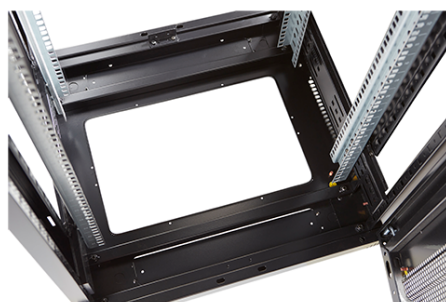

### Images du produit

Four-way brush entry roof panel

Quick-slam latch side panels

Swing handle wave vented front door

Wardrobe vented rear doors

Large base entry

High-density vertical cable management

Environ ER800 Baie 29U 800x1000 mm Porte Ondulé et Ventilé (A) Double Porte Ventilée (F), De...