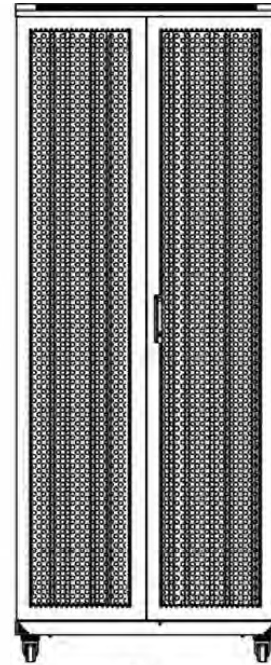

### Dessins de produits

Front

Side

Rear

Roof

Base

#### Base Cut Out Dimensions

580 mm Wide  
by  
276 mm Deep (600 mm deep rack)  
476 mm Deep (800 mm deep rack)  
676 mm Deep (1000 mm deep rack)