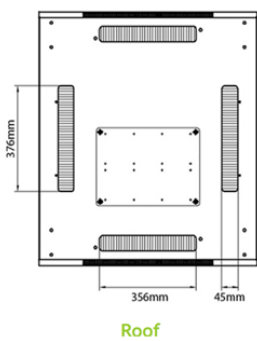

Part Code: 542-29810-WDBF-GW

sales@excel-networking.com  
excel-networking.com

Product drawings

Base Cut Out Dimensions

- 580 mm Wide by
- 276 mm Deep (600 mm deep rack)
- 476mm Deep (800 mm deep rack)
- 676 mm Deep (1000 mm deep rack)