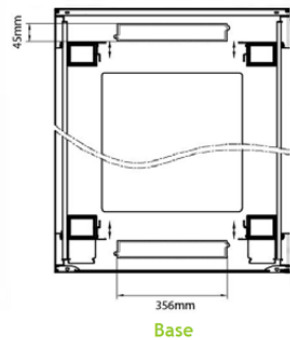

## Standards

Standard	Detail
ANSI/EIA-310-E	Electronic Industries Association standard for horizontal spacing, vertical hole spacing, rack opening and front panel width
BS EN 60297-3-100:2009	Mechanical structures for electronic equipment. Dimensions of mechanical structures of the 482,6 mm (19 in) series. Basic dimensions of front panels, subracks, chassis, racks and cabinets

Part Code: 542-29810-WDBF-GW

sales@excel-networking.com  
excel-networking.com

Product drawings

Roof

Base

Base Cut Out Dimensions

- 580 mm Wide by
- 276 mm Deep (600 mm deep rack)
- 476mm Deep (800 mm deep rack)
- 676 mm Deep (1000 mm deep rack)