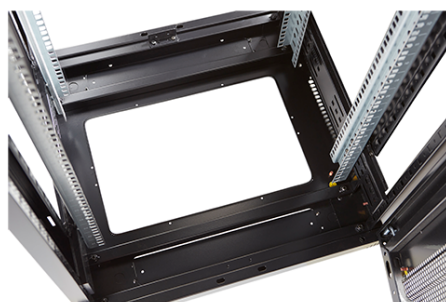

### Product images

Four-way brush entry roof panel

Quick-slam latch side panels

Swing handle wave vented front door

Wardrobe vented rear doors

Large base entry

High-density vertical cable management

Environ ER800 29U Rack 800x1000mm W/Vented  
(F) D/Vented (R) B/Panels F/Mgmt Grey White