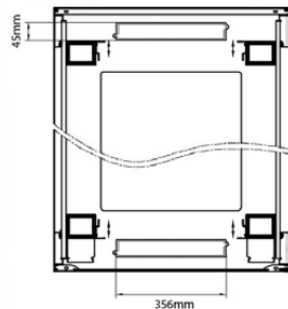

### Product drawings

Front

Side

Rear

Roof

Base

#### Base Cut Out Dimensions

580 mm Wide  
by  
276 mm Deep (600 mm deep rack)  
476 mm Deep (800 mm deep rack)  
676 mm Deep (1000 mm deep rack)