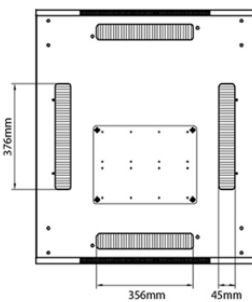

## Standards

Standard	Detail
ANSI/EIA-310-E	Electronic Industries Association standard for horizontal spacing, vertical hole spacing, rack opening and front panel width
BS EN 60297-3-100:2009	Mechanical structures for electronic equipment. Dimensions of mechanical structures of the 482,6 mm (19 in) series. Basic dimensions of front panels, subracks, chassis, racks and cabinets
DIN 41494 Part 1 & 7	Panel Mounting Racks For Electronics Equipments; Racks And Panels, Dimensions; Dimensions of cabinets and suites of racks
RoHS-II/III (2011/65/EU & 2015/863): 2023	Our products, demonstrate full adherence to the regulatory stipulations of the EU Directive 2011/65/EU (RoHS-II) and its corresponding delegated directive 2015/863 (RoHS-III).
WFD: 2023	Compliant to Waste Framework Directive
SCIP: 2023	Compliant - Does Not Contain Substances of Concern In articles as such or in complex objects (Products)
POPs (EU) No 2019/1021	EU Regulation for the restriction of Persistent Organic Pollutants.

### Product drawings

Front

Side

Rear

Roof

Base

#### Base Cut Out Dimensions

580 mm Wide  
by  
276 mm Deep (600 mm deep rack)  
476 mm Deep (800 mm deep rack)  
676 mm Deep (1000 mm deep rack)