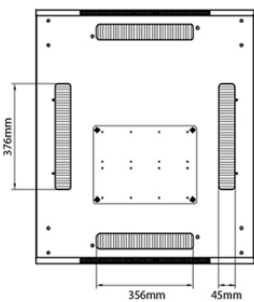

Standards

Standard	Detail
ANSI/EIA-310-E	Electronic Industries Association standard for horizontal spacing, vertical hole spacing, rack opening and front panel width
BS EN 60297-3-100:2009	Mechanical structures for electronic equipment. Dimensions of mechanical structures of the 482,6 mm (19 in) series. Basic dimensions of front panels, subracks, chassis, racks and cabinets
DIN 41494 Part 1 & 7	Panel Mounting Racks For Electronics Equipments; Racks And Panels, Dimensions; Dimensions of cabinets and suites of racks
RoHS-II/III (2011/65/EU & 2015/863): 2023	Our products, demonstrate full adherence to the regulatory stipulations of the EU Directive 2011/65/EU (RoHS-II) and its corresponding delegated directive 2015/863 (RoHS-III).
WFD: 2023	Compliant to Waste Framework Directive
SCIP: 2023	Compliant - Does Not Contain Substances of Concern In articles as such or in complex objects (Products)
POPs (EU) No 2019/1021	EU Regulation for the restriction of Persistent Organic Pollutants.

Item Code: 542-29810-WDBF-GW-FP

Product drawings

Front

Side

Rear

Roof

Base

Base Cut Out Dimensions