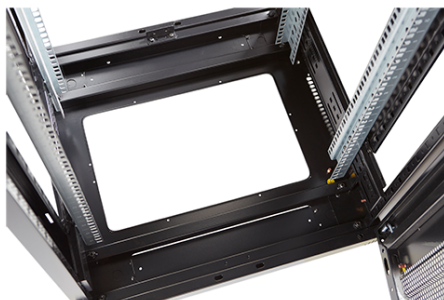

Product images

Four-way brush entry roof panel

Quick-slam latch side panels

Swing handle wave vented front door

Wardrobe vented rear doors

Large base entry

High-density vertical cable management

Environ ER800 29U Rack 800x1000mm W/Vented (F)
D/Vented (R) B/Panels F/Mgmt Grey White Flat Pac...