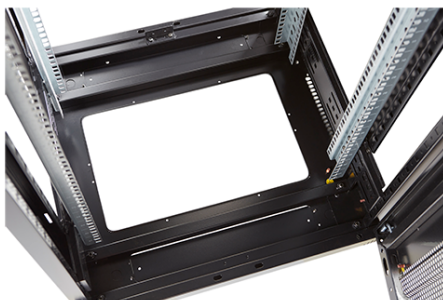

Product images

Four-way brush entry roof panel

Quick-slam latch side panels

Swing handle wave vented front door

Wardrobe vented rear doors

Large base entry

High-density vertical cable management

Environ ER800 29U Rack 800x1000mm W/Vented (F) D/Vented (R) B/Panels F/Mgmt Grey White Flat Pac...