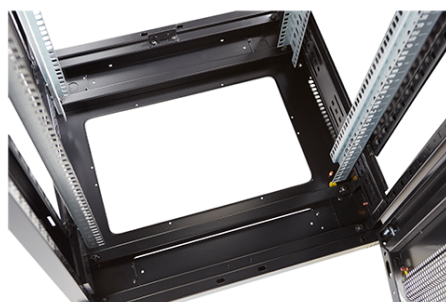

Large base entry