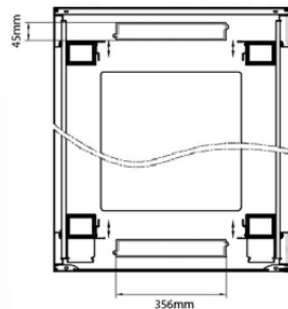

Base

Base Cut Out Dimensions

580 mm Wide
by
276 mm Deep (600 mm deep rack)
476 mm Deep (800 mm deep rack)
676 mm Deep (1000 mm deep rack)