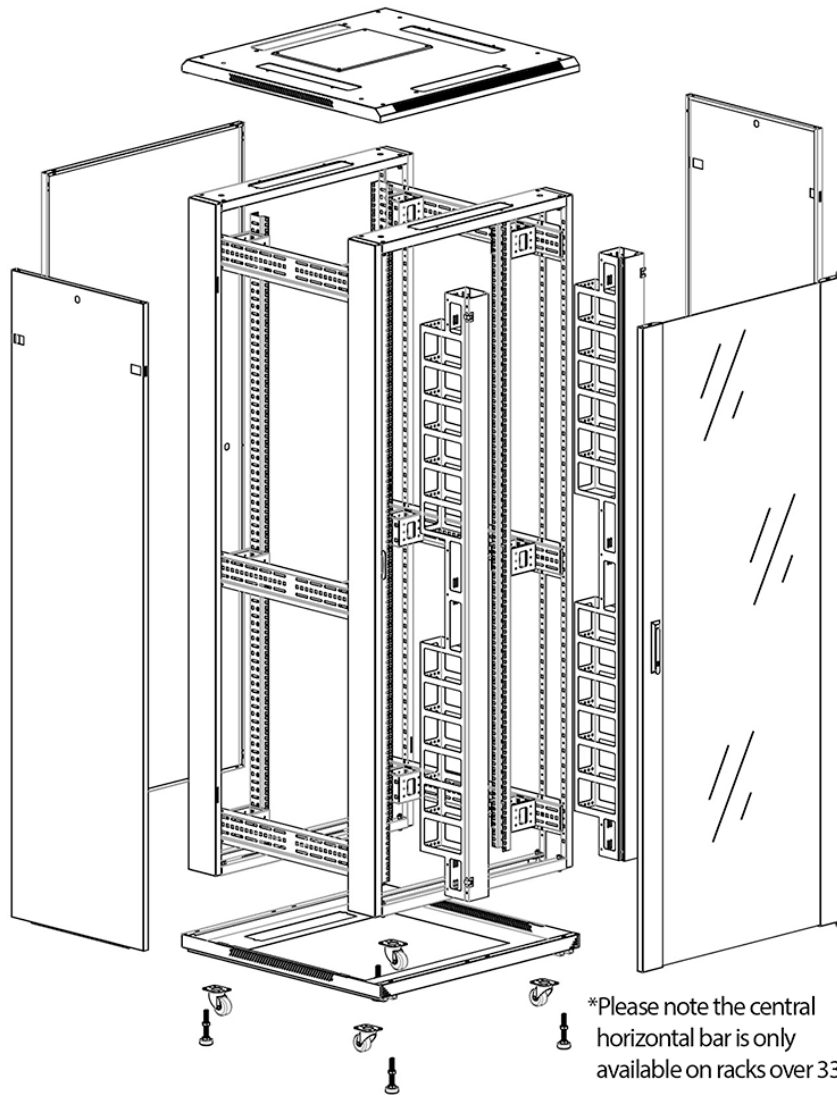

Environ CR800 29U Rack 800x600mm Glass (F) Steel (R)
B/Panels F/Mgmt Black

Part Code: 542-2986-GSBF-BK

sales@excel-networking.com
excel-networking.com

Product drawings