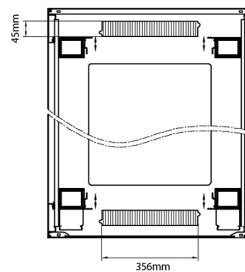

## Standards

| Standard                                  | Detail  |
|---|---|
| ANSI/EIA-310-E                            | Electronic Industries Association standard for horizontal spacing, vertical hole spacing, rack opening and front panel width  |
| BS EN 60297-3-100:2009                    | Mechanical structures for electronic equipment. Dimensions of mechanical structures of the 482,6 mm (19 in) series. Basic dimensions of front panels, subracks, chassis, racks and cabinets |
| DIN 41494 Part 1 & 7                      | Panel Mounting Racks For Electronics Equipments; Racks And Panels, Dimensions; Dimensions of cabinets and suites of racks   |
| RoHS-II/III (2011/65/EU & 2015/863): 2023 | Our products, demonstrate full adherence to the regulatory stipulations of the EU Directive 2011/65/EU (RoHS-II) and its corresponding delegated directive 2015/863 (RoHS-III).             |
| WFD: 2023                                 | Compliant to Waste Framework Directive  |
| SCIP: 2023                                | Compliant - Does Not Contain Substances of Concern In articles as such or in complex objects (Products)   |
| POPs (EU) No 2019/1021                    | EU Regulation for the restriction of Persistent Organic Pollutants.   |

Base

Base Cut Out Dimensions

- 580 mm Wide
- by
- 276 mm Deep (600 mm deep rack)
- 476 mm Deep (800 mm deep rack)
- 676 mm Deep (1000 mm deep rack)

Part Number Table

| Part Number      | Description  |
|------------------|--|
| 542-1588-GSBF-BK | Environ CR600 15U Rack 800x800 mm Glass (F) Steel (R) B/Panels Fr/Mgmt Black |
| 542-2088-GSBF-BK | Environ CR800 20U Rack 800x800 mm Glass (F) Steel (R) B/Panels Fr/Mgmt Black |