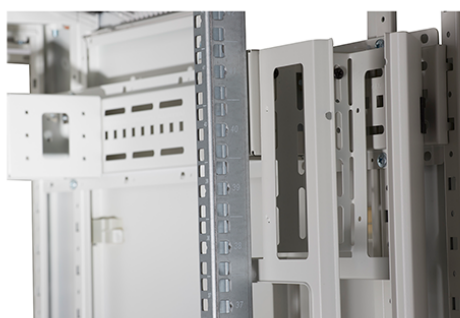

### Product images

Four-way brush entry roof panel

Quick-slam latch side panels

Swing handle glass front door

Steel rear door

Large base entry

High-density vertical cable management

Environ CR800 29U Rack 800x600mm Glass (F)  
Steel (R) B/Panels F/Mgmt Black