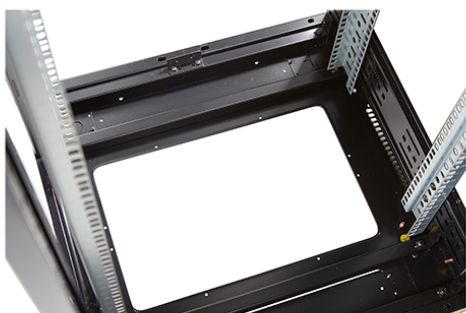

### Product images

Four-way brush entry roof panel

Quick-slam latch side panels

Swing handle glass front door

Steel rear door

Large base entry

High-density vertical cable management

Environ CR800 29U Rack 800x600mm Glass (F)  
Steel (R) B/Panels F/Mgmt Black