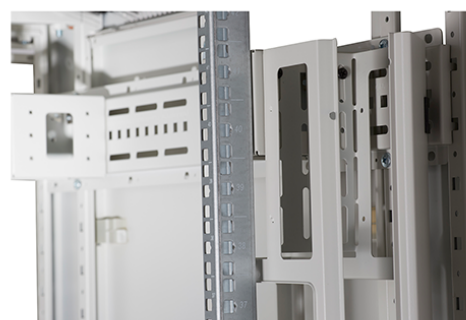

### Images du produit

Four-way brush entry roof panel

Quick-slam latch side panels

Swing handle glass front door

Steel rear door

Large base entry

High-density vertical cable management

Environ CR800 Baie 29U 800x600mm Porte en verre (A) Porte en acier (F), Deux panneaux, Avant/Ma...