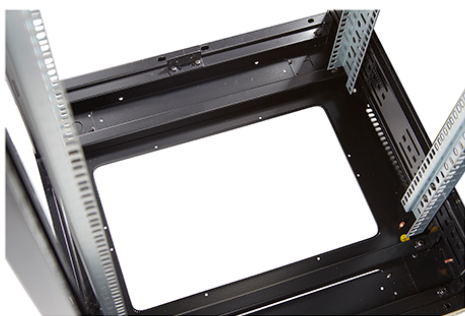

### Images du produit

Four-way brush entry roof panel

Quick-slam latch side panels

Swing handle glass front door

Steel rear door

Large base entry

High-density vertical cable management

Environ CR800 Baie 29U 800x600mm Porte en verre (A) Porte en acier (F), Deux panneaux, Avant/Ma...