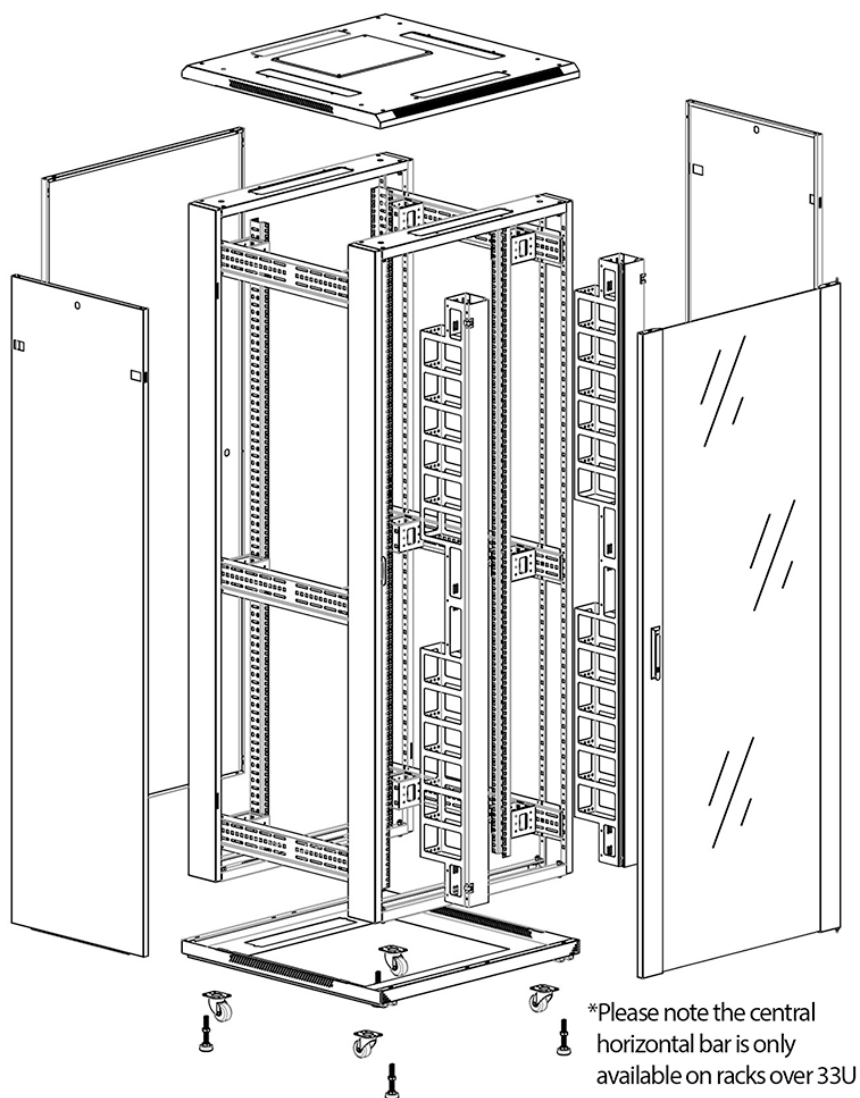

Environ CR800 Baie 29U 800x600mm Porte en verre (A) Porte en acier (F), Deux panneaux, Avant/Ma...

Référence du produit: 542-2986-GSBF-BK-FP

Dessins de produits