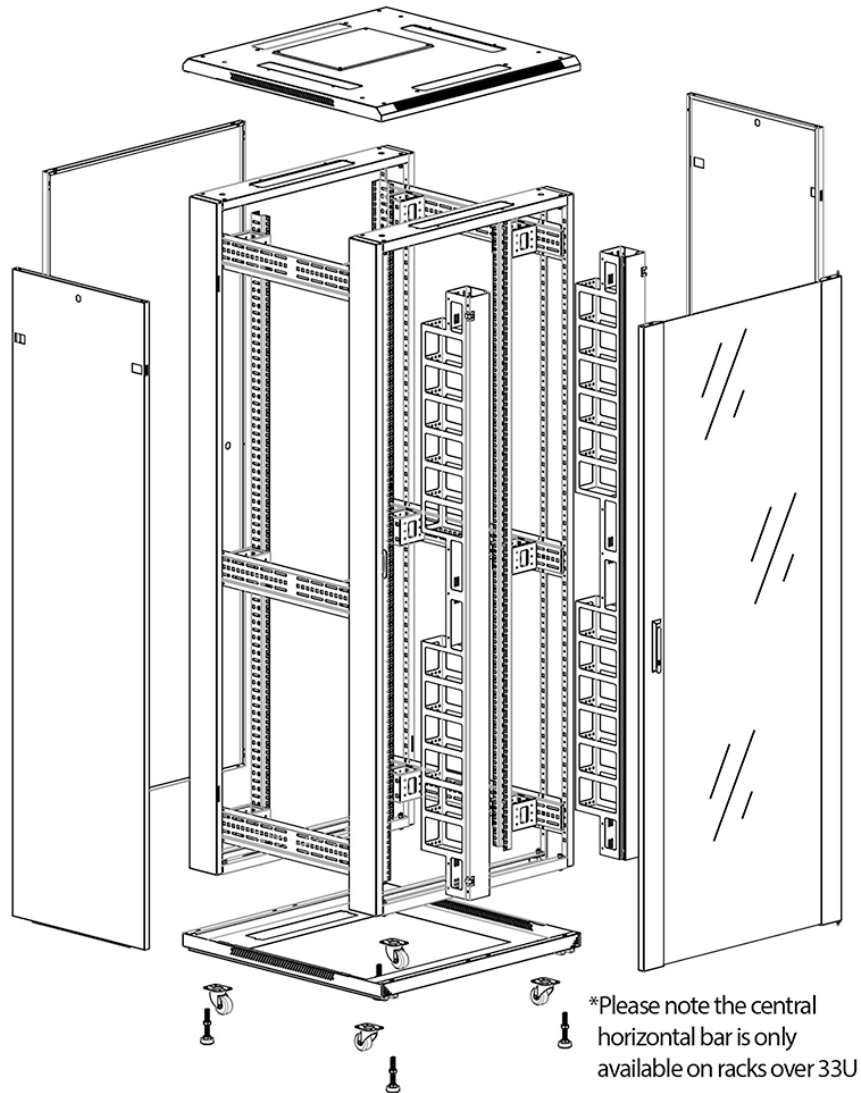

Environ CR800 Baie 29U 800x600 mm Porte en Verre (A) Porte en Acier (F), Deux Panneaux, Avant/M...

Référence du produit: 542-2986-GSBF-BK

excel
without compromise.

Dessins de produits