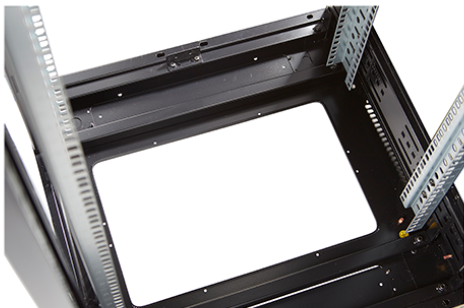

Large base entry