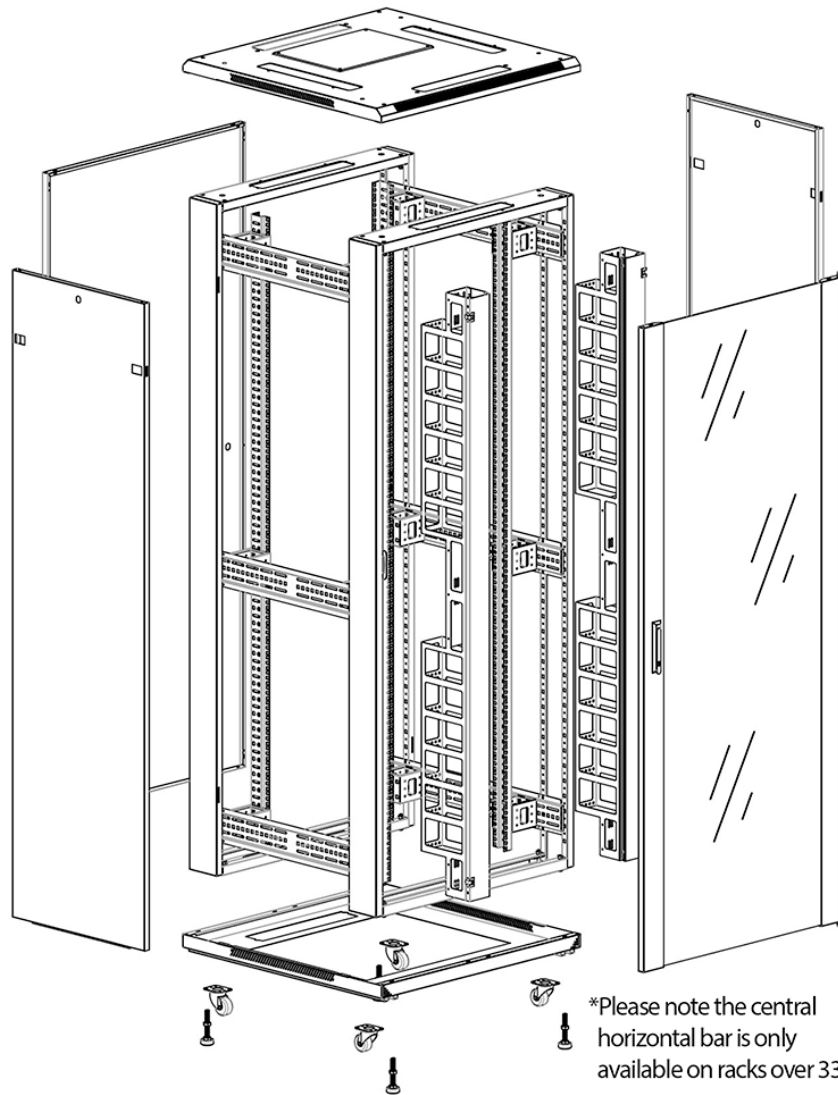

Environ CR800 29U Rack 800x600mm Glass (F) Steel (R)
B/Panels F/Mgmt Grey White Flat Pack

Part Code: 542-2986-GSBF-GW-FP

sales@excel-networking.com
excel-networking.com

Product drawings