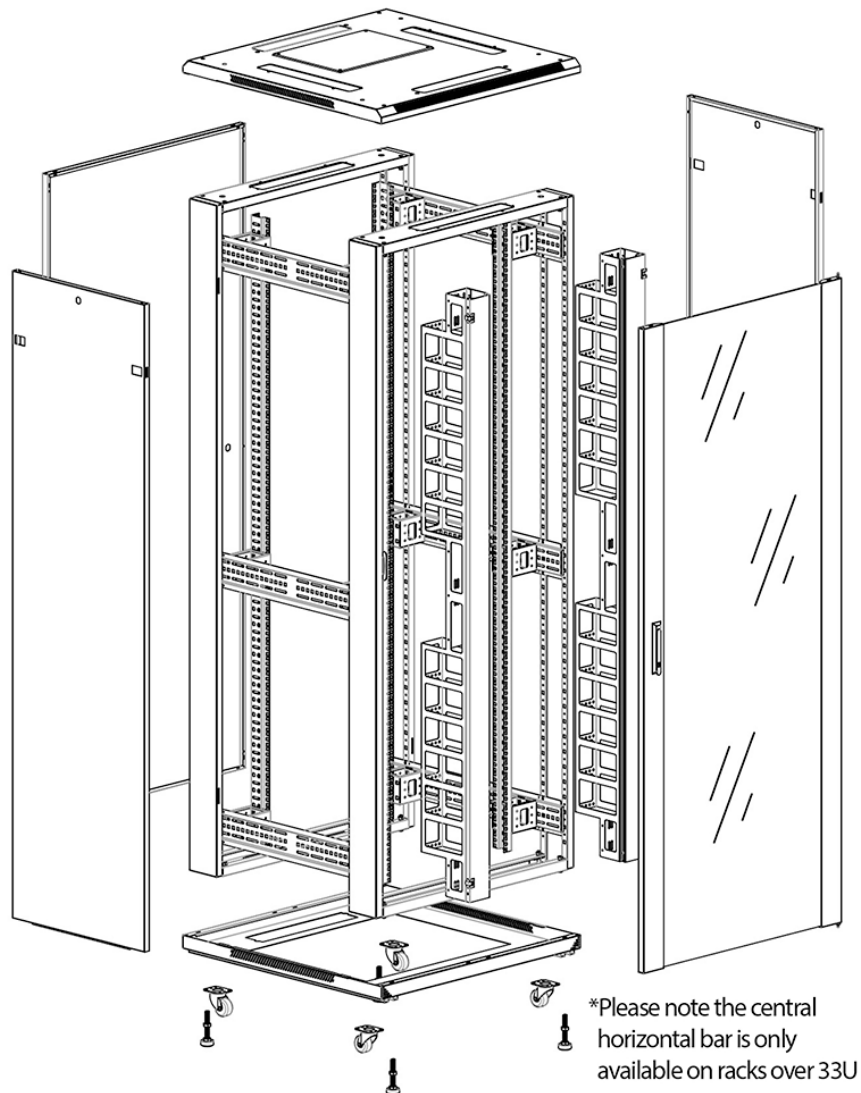

Environ CR800 29U Rack 800x600mm Glass (F)
Steel (R) B/Panels F/Mgmt Grey White Flat Pack

Item Code: 542-2986-GSBF-GW-FP

excel
without compromise.

Product drawings