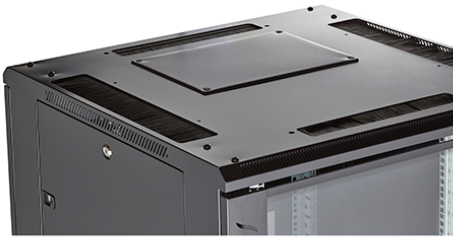

Environ CR800 29U Rack 800x600mm Glass (F) Steel (R)
B/Panels F/Mgmt Grey White Flat Pack

Part Code: 542-2986-GSBF-GW-FP

sales@excel-networking.com
excel-networking.com

Product images

Four-way brush entry roof panel