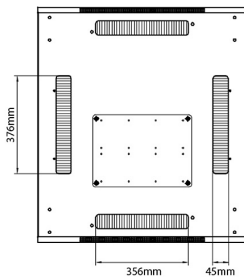

Standards

Standard	Detail
ANSI/EIA-310-E	Electronic Industries Association standard for horizontal spacing, vertical hole spacing, rack opening and front panel width
BS EN 60297-3-100:2009	Mechanical structures for electronic equipment. Dimensions of mechanical structures of the 482,6 mm (19 in) series. Basic dimensions of front panels, subracks, chassis, racks and cabinets
DIN 41494 Part 1 & 7	Panel Mounting Racks For Electronics Equipments; Racks And Panels, Dimensions; Dimensions of cabinets and suites of racks
RoHS-II/III (2011/65/EU & 2015/863): 2023	Our products, demonstrate full adherence to the regulatory stipulations of the EU Directive 2011/65/EU (RoHS-II) and its corresponding delegated directive 2015/863 (RoHS-III).
WFD: 2023	Compliant to Waste Framework Directive
SCIP: 2023	Compliant - Does Not Contain Substances of Concern In articles as such or in complex objects (Products)
POPs (EU) No 2019/1021	EU Regulation for the restriction of Persistent Organic Pollutants.

excel
without compromise.

Product drawings

Environ CR800 29U Rack 800x600mm Glass (F)
Steel (R) B/Panels F/Mgmt Grey White Flat Pack

Item Code: 542-2986-GSBF-GW-FP

Product drawings

Front

Side

Rear

Roof

Base

Base Cut Out Dimensions

- 580 mm Wide
- by
- 276 mm Deep (600 mm deep rack)
- 476 mm Deep (800 mm deep rack)
- 676 mm Deep (1000 mm deep rack)

Part Number Table

Part Number	Description
542-1588-GSBF-BK	Environ CR600 15U Rack 800x800 mm Glass (F) Steel (R) B/Panels Fr/Mgmt Black
542-2088-GSBF-BK	Environ CR800 20U Rack 800x800 mm Glass (F) Steel (R) B/Panels Fr/Mgmt Black