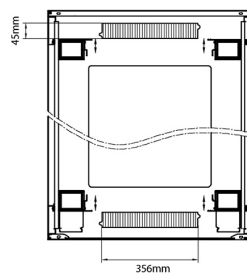

sales@excel-networking.com
excel-networking.com

Product drawings

Front

Side

Rear

Roof

Base

Base Cut Out Dimensions

580 mm Wide
by
276 mm Deep (600 mm deep rack)
476 mm Deep (800 mm deep rack)
676 mm Deep (1000 mm deep rack)

Environ CR800 29U Rack 800x600mm Glass (F) Steel (R) B/Panels F/Mgmt Grey White Flat Pack

Part Code: 542-2986-GSBF-GW-FP