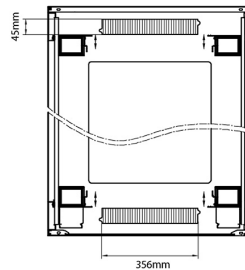

Standards

Standard	Detail
ANSI/EIA-310-E	Electronic Industries Association standard for horizontal spacing, vertical hole spacing, rack opening and front panel width
BS EN 60297-3-100:2009	Mechanical structures for electronic equipment. Dimensions of mechanical structures of the 482,6 mm (19 in) series. Basic dimensions of front panels, subracks, chassis, racks and cabinets
DIN 41494 Part 1 & 7	Panel Mounting Racks For Electronics Equipments; Racks And Panels, Dimensions; Dimensions of cabinets and suites of racks
RoHS-II/III (2011/65/EU & 2015/863): 2023	Our products, demonstrate full adherence to the regulatory stipulations of the EU Directive 2011/65/EU (RoHS-II) and its corresponding delegated directive 2015/863 (RoHS-III).
WFD: 2023	Compliant to Waste Framework Directive
SCIP: 2023	Compliant - Does Not Contain Substances of Concern In articles as such or in complex objects (Products)
POPs (EU) No 2019/1021	EU Regulation for the restriction of Persistent Organic Pollutants.

excel
without compromise.

Product drawings

Environ CR800 29U Rack 800x600mm Glass (F)
Steel (R) B/Panels F/Mgmt Grey White Flat Pack

Item Code: 542-2986-GSBF-GW-FP

Product drawings

Front

Side

Rear

Roof

Base

Base Cut Out Dimensions

- 580 mm Wide
- by
- 276 mm Deep (600 mm deep rack)
- 476 mm Deep (800 mm deep rack)
- 676 mm Deep (1000 mm deep rack)

Part Number Table

Part Number	Description
542-1588-GSBF-BK	Environ CR600 15U Rack 800x800 mm Glass (F) Steel (R) B/Panels Fr/Mgmt Black
542-2088-GSBF-BK	Environ CR800 20U Rack 800x800 mm Glass (F) Steel (R) B/Panels Fr/Mgmt Black