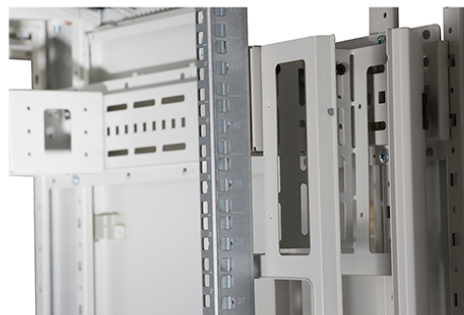

Quick-slam latch side panels

Swing handle glass front door

Steel rear door

Large base entry

High-density vertical cable management

Environ CR800 29U Rack 800x600mm Glass (F) Steel (R)
B/Panels F/Mgmt Grey White Flat Pack