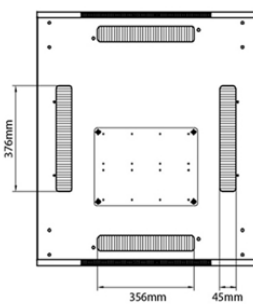

Additional specifications

Specifications	Values
Material	SPCC Cold Rolled Steel
19" Rails	2.0 mm thick
Side Panels	1.0 mm thick
Other	1.2 mm thick
Front door	Handle cam lock
Rear door	Handle cam lock
Side panels lock	Single point barrel lock
Jacking feet additional height	50-80 mm
Castors additional height	70 mm

Standards

Standard	Detail
ANSI/EIA-310-E	Electronic Industries Association standard for horizontal spacing, vertical hole spacing, rack opening and front panel width
BS EN 60297-3-100:2009	Mechanical structures for electronic equipment. Dimensions of mechanical structures of the 482,6 mm (19 in) series. Basic dimensions of front panels, subracks, chassis, racks and cabinets
DIN 41494 Part 1 & 7	Panel Mounting Racks For Electronics Equipments; Racks And Panels, Dimensions; Dimensions of cabinets and suites of racks
RoHS-II/III (2011/65/EU & 2015/863): 2023	Our products, demonstrate full adherence to the regulatory stipulations of the EU Directive 2011/65/EU (RoHS-II) and its corresponding delegated directive 2015/863 (RoHS-III).
WFD: 2023	Compliant to Waste Framework Directive
SCIP: 2023	Compliant - Does Not Contain Substances of Concern In articles as such or in complex objects (Products)
POPs (EU) No 2019/1021	EU Regulation for the restriction of Persistent Organic Pollutants.

excel
without compromise.

Product drawings

Front

Side

Rear

Roof

Base

Base Cut Out Dimensions

580 mm Wide
by
276 mm Deep (600 mm deep rack)
476 mm Deep (800 mm deep rack)
676 mm Deep (1000 mm deep rack)

Environ ER800 29U Rack 800x600mm W/Vented (F) D/Vented (R) B/Panels F/Mgmt Black

Item Code: 542-2986-WDBF-BK