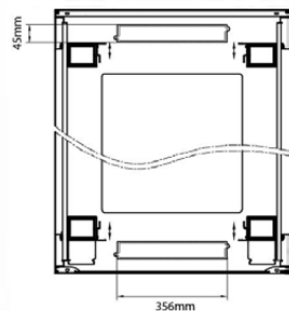

Standards

Standard	Detail
ANSI/EIA-310-E	Electronic Industries Association standard for horizontal spacing, vertical hole spacing, rack opening and front panel width
BS EN 60297-3-100:2009	Mechanical structures for electronic equipment. Dimensions of mechanical structures of the 482,6 mm (19 in) series. Basic dimensions of front panels, subracks, chassis, racks and cabinets
DIN 41494 Part 1 & 7	Panel Mounting Racks For Electronics Equipments; Racks And Panels, Dimensions; Dimensions of cabinets and suites of racks
RoHS-II/III (2011/65/EU & 2015/863): 2023	Our products, demonstrate full adherence to the regulatory stipulations of the EU Directive 2011/65/EU (RoHS-II) and its corresponding delegated directive 2015/863 (RoHS-III).
WFD: 2023	Compliant to Waste Framework Directive
SCIP: 2023	Compliant - Does Not Contain Substances of Concern In articles as such or in complex objects (Products)
POPs (EU) No 2019/1021	EU Regulation for the restriction of Persistent Organic Pollutants.

excel
without compromise.

Product drawings

Front

Side

Rear

Roof

Base

Base Cut Out Dimensions

580 mm Wide
by
276 mm Deep (600 mm deep rack)
476 mm Deep (800 mm deep rack)
676 mm Deep (1000 mm deep rack)

Environ ER800 29U Rack 800x600mm W/Vented (F) D/Vented (R) B/Panels F/Mgmt Black

Item Code: 542-2986-WDBF-BK