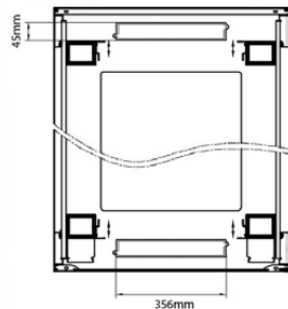

Item Code: 542-2986-WDBF-BK-FP

Product drawings

Front

Side

Rear

Roof

Base

Base Cut Out Dimensions

580 mm Wide  
by  
276 mm Deep (600 mm deep rack)  
476 mm Deep (800 mm deep rack)  
676 mm Deep (1000 mm deep rack)