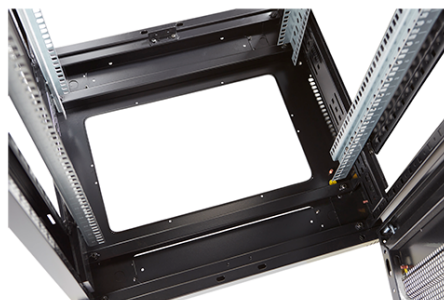

### Product images

Four-way brush entry roof panel

Quick-slam latch side panels

Swing handle wave vented front door

Wardrobe vented rear doors

Large base entry

High-density vertical cable management

Environ ER800 29U Rack 800x600mm W/Vented (F)  
D/Vented (R) B/Panels F/Mgmt Black Flat Pack