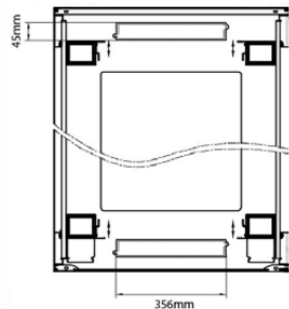

Standards

Standard	Detail
ANSI/EIA-310-E	Electronic Industries Association standard for horizontal spacing, vertical hole spacing, rack opening and front panel width
BS EN 60297-3-100:2009	Mechanical structures for electronic equipment. Dimensions of mechanical structures of the 482,6 mm (19 in) series. Basic dimensions of front panels, subracks, chassis, racks and cabinets
DIN 41494 Part 1 & 7	Panel Mounting Racks For Electronics Equipments; Racks And Panels, Dimensions; Dimensions of cabinets and suites of racks
RoHS-II/III (2011/65/EU & 2015/863): 2023	Our products, demonstrate full adherence to the regulatory stipulations of the EU Directive 2011/65/EU (RoHS-II) and its corresponding delegated directive 2015/863 (RoHS-III).
WFD: 2023	Compliant to Waste Framework Directive
SCIP: 2023	Compliant - Does Not Contain Substances of Concern In articles as such or in complex objects (Products)
POPs (EU) No 2019/1021	EU Regulation for the restriction of Persistent Organic Pollutants.

Item Code: 542-2986-WDBF-BK-FP

Product drawings

Front

Side

Rear

Roof

Base

Base Cut Out Dimensions

580 mm Wide
by
276 mm Deep (600 mm deep rack)
476 mm Deep (800 mm deep rack)
676 mm Deep (1000 mm deep rack)

Environ ER800 29U Rack 800x600mm W/Vented (F) D/Vented (R) B/Panels F/Mgmt Black Flat Pack

Item Code: 542-2986-WDBF-BK-FP