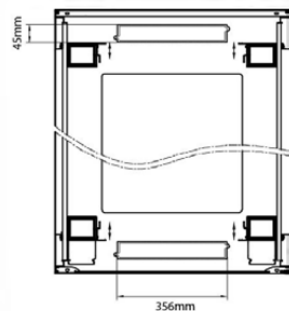

Item Code: 542-2986-WDBF-BK-FP

Product drawings

Front

Side

Rear

Roof

Base

Base Cut Out Dimensions

580 mm Wide
by
276 mm Deep (600 mm deep rack)
476 mm Deep (800 mm deep rack)
676 mm Deep (1000 mm deep rack)

Environ ER800 29U Rack 800x600mm W/Vented (F) D/Vented (R) B/Panels F/Mgmt Black Flat Pack

Item Code: 542-2986-WDBF-BK-FP