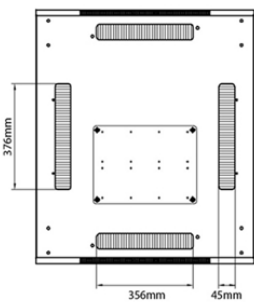

Additional specifications

Specifications	Values
Material	SPCC Cold Rolled Steel
19" Rails	2.0 mm thick
Side Panels	1.0 mm thick
Other	1.2 mm thick
Front door	Handle cam lock
Rear door	Handle cam lock
Side panels lock	Single point barrel lock
Jacking feet additional height	50-80 mm
Castors additional height	70 mm

Standards

Standard	Detail
ANSI/EIA-310-E	Electronic Industries Association standard for horizontal spacing, vertical hole spacing, rack opening and front panel width
BS EN 60297-3-100:2009	Mechanical structures for electronic equipment. Dimensions of mechanical structures of the 482,6 mm (19 in) series. Basic dimensions of front panels, subracks, chassis, racks and cabinets
DIN 41494 Part 1 & 7	Panel Mounting Racks For Electronics Equipments; Racks And Panels, Dimensions; Dimensions of cabinets and suites of racks
RoHS-II/III (2011/65/EU & 2015/863): 2023	Our products, demonstrate full adherence to the regulatory stipulations of the EU Directive 2011/65/EU (RoHS-II) and its corresponding delegated directive 2015/863 (RoHS-III).
WFD: 2023	Compliant to Waste Framework Directive
SCIP: 2023	Compliant - Does Not Contain Substances of Concern In articles as such or in complex objects (Products)
POPs (EU) No 2019/1021	EU Regulation for the restriction of Persistent Organic Pollutants.

Item Code: 542-2986-WDBF-BK-FP

Product drawings

Front

Side

Rear

Roof

Base

Base Cut Out Dimensions

580 mm Wide
by
276 mm Deep (600 mm deep rack)
476 mm Deep (800 mm deep rack)
676 mm Deep (1000 mm deep rack)

Environ ER800 29U Rack 800x600mm W/Vented (F) D/Vented (R) B/Panels F/Mgmt Black Flat Pack

Item Code: 542-2986-WDBF-BK-FP