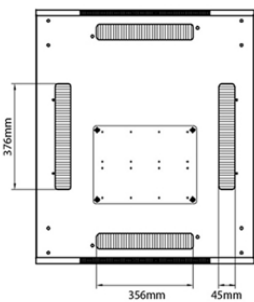

## Additional specifications

Specifications	Values
Material	SPCC Cold Rolled Steel
19" Rails	2.0 mm thick
Side Panels	1.0 mm thick
Other	1.2 mm thick
Front door	Handle cam lock
Rear door	Handle cam lock
Side panels lock	Single point barrel lock
Jacking feet additional height	50-80 mm
Castors additional height	70 mm

## Standards

Standard	Detail
ANSI/EIA-310-E	Electronic Industries Association standard for horizontal spacing, vertical hole spacing, rack opening and front panel width
BS EN 60297-3-100:2009	Mechanical structures for electronic equipment. Dimensions of mechanical structures of the 482,6 mm (19 in) series. Basic dimensions of front panels, subracks, chassis, racks and cabinets
DIN 41494 Part 1 & 7	Panel Mounting Racks For Electronics Equipments; Racks And Panels, Dimensions; Dimensions of cabinets and suites of racks
RoHS-II/III (2011/65/EU & 2015/863): 2023	Our products, demonstrate full adherence to the regulatory stipulations of the EU Directive 2011/65/EU (RoHS-II) and its corresponding delegated directive 2015/863 (RoHS-III).
WFD: 2023	Compliant to Waste Framework Directive
SCIP: 2023	Compliant - Does Not Contain Substances of Concern In articles as such or in complex objects (Products)
POPs (EU) No 2019/1021	EU Regulation for the restriction of Persistent Organic Pollutants.

Item Code: 542-2986-WDBF-BK-FP

Product drawings

Front

Side

Rear

Roof

Base

Base Cut Out Dimensions

580 mm Wide  
by  
276 mm Deep (600 mm deep rack)  
476 mm Deep (800 mm deep rack)  
676 mm Deep (1000 mm deep rack)