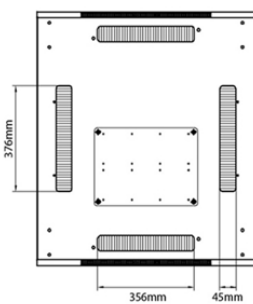

Environ ER800 29U Rack 800x600mm W/Vented (F)
D/Vented (R) B/Panels F/Mgmt Black Flat Pack

Item Code: 542-2986-WDBF-BK-FP

Product drawings

Roof

Base Cut Out Dimensions

580 mm Wide
by
276 mm Deep (600 mm deep rack)
476 mm Deep (800 mm deep rack)
676 mm Deep (1000 mm deep rack)