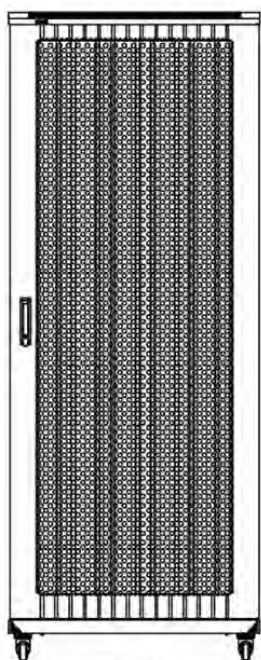

Environ ER800 Baie 29U 800x600mm Porte ondulé
et ventilé (A) Double porte ventilée (F), Deux...

excel
without compromise.

Référence du produit: 542-2986-WDBF-BK-FP

Dessins de produits

Front