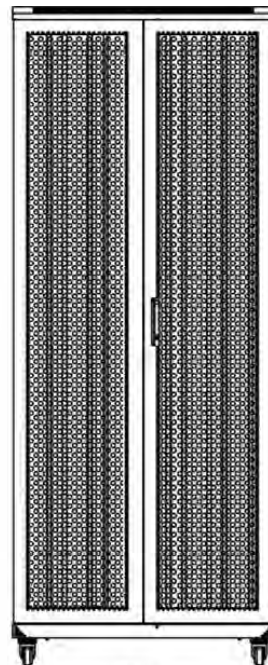

### Dessins de produits

Front

Side

Rear

Roof

Base

#### Base Cut Out Dimensions

580 mm Wide  
by  
276 mm Deep (600 mm deep rack)  
476 mm Deep (800 mm deep rack)  
676 mm Deep (1000 mm deep rack)