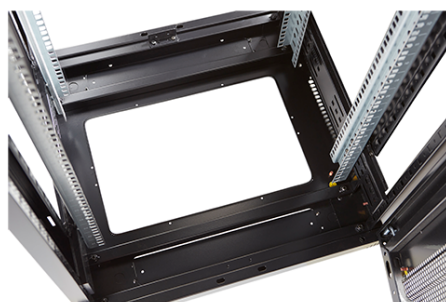

Référence du produit: 542-2986-WDBF-BK

Images du produit

Four-way brush entry roof panel

Quick-slam latch side panels

Swing handle wave vented front door

Wardrobe vented rear doors

Large base entry

High-density vertical cable management