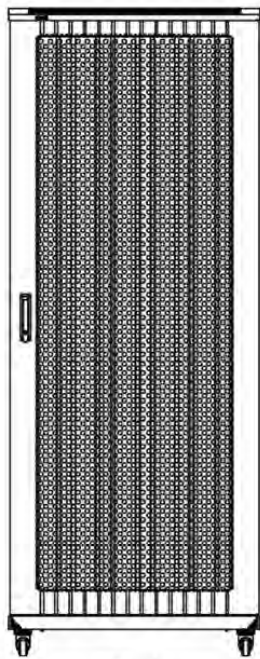

### Product images

Four-way brush entry roof panel

Quick-slam latch side panels

Swing handle wave vented front door

Wardrobe vented rear doors

Large base entry

High-density vertical cable management

Environ ER800 29U Rack 800x600mm W/Vented (F)  
D/Vented (R) B/Panels F/Mgmt Grey White

### Product drawings

Front

Side

Rear

Roof

Base

#### Base Cut Out Dimensions

580 mm Wide  
by  
276 mm Deep (600 mm deep rack)  
476 mm Deep (800 mm deep rack)  
676 mm Deep (1000 mm deep rack)