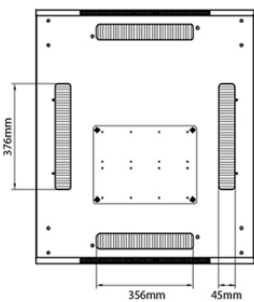

Additional specifications

Specifications	Values
Material	SPCC Cold Rolled Steel
19" Rails	2.0 mm thick
Side Panels	1.0 mm thick
Other	1.2 mm thick
Front door	Handle cam lock
Rear door	Handle cam lock
Side panels lock	Single point barrel lock
Jacking feet additional height	50-80 mm
Castors additional height	70 mm

Standards

Standard	Detail
ANSI/EIA-310-E	Electronic Industries Association standard for horizontal spacing, vertical hole spacing, rack opening and front panel width
BS EN 60297-3-100:2009	Mechanical structures for electronic equipment. Dimensions of mechanical structures of the 482,6 mm (19 in) series. Basic dimensions of front panels, subracks, chassis, racks and cabinets
DIN 41494 Part 1 & 7	Panel Mounting Racks For Electronics Equipments; Racks And Panels, Dimensions; Dimensions of cabinets and suites of racks
RoHS-II/III (2011/65/EU & 2015/863): 2023	Our products, demonstrate full adherence to the regulatory stipulations of the EU Directive 2011/65/EU (RoHS-II) and its corresponding delegated directive 2015/863 (RoHS-III).
WFD: 2023	Compliant to Waste Framework Directive
SCIP: 2023	Compliant - Does Not Contain Substances of Concern In articles as such or in complex objects (Products)
POPs (EU) No 2019/1021	EU Regulation for the restriction of Persistent Organic Pollutants.

Item Code: 542-2986-WDBF-GW

Product drawings

Front

Side

Rear

Roof

Base

Base Cut Out Dimensions

580 mm Wide
by
276 mm Deep (600 mm deep rack)
476 mm Deep (800 mm deep rack)
676 mm Deep (1000 mm deep rack)

Environ ER800 29U Rack 800x600mm W/Vented (F) D/Vented (R) B/Panels F/Mgmt Grey White

Item Code: 542-2986-WDBF-GW