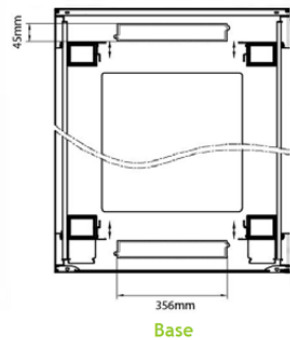

Standards

Standard	Detail
ANSI/EIA-310-E	Electronic Industries Association standard for horizontal spacing, vertical hole spacing, rack opening and front panel width
BS EN 60297-3-100:2009	Mechanical structures for electronic equipment. Dimensions of mechanical structures of the 482,6 mm (19 in) series. Basic dimensions of front panels, subracks, chassis, racks and cabinets

Part Code: 542-2986-WDBF-GW

sales@excel-networking.com
excel-networking.com

Product drawings

Roof

Base

Base Cut Out Dimensions

- 580 mm Wide by
- 276 mm Deep (600 mm deep rack)
- 476mm Deep (800 mm deep rack)
- 676 mm Deep (1000 mm deep rack)