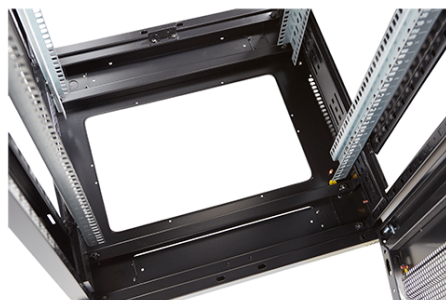

### Product images

Four-way brush entry roof panel

Quick-slam latch side panels

Swing handle wave vented front door

Wardrobe vented rear doors

Large base entry

High-density vertical cable management

Environ ER800 29U Rack 800x600mm W/Vented (F)  
D/Vented (R) B/Panels F/Mgmt Grey White