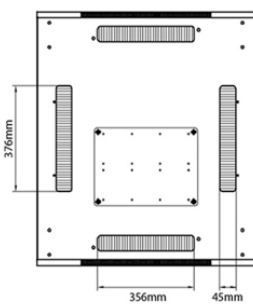

## Standards

Standard	Detail
ANSI/EIA-310-E	Electronic Industries Association standard for horizontal spacing, vertical hole spacing, rack opening and front panel width
BS EN 60297-3-100:2009	Mechanical structures for electronic equipment. Dimensions of mechanical structures of the 482,6 mm (19 in) series. Basic dimensions of front panels, subracks, chassis, racks and cabinets
DIN 41494 Part 1 & 7	Panel Mounting Racks For Electronics Equipments; Racks And Panels, Dimensions; Dimensions of cabinets and suites of racks
RoHS-II/III (2011/65/EU & 2015/863): 2023	Our products, demonstrate full adherence to the regulatory stipulations of the EU Directive 2011/65/EU (RoHS-II) and its corresponding delegated directive 2015/863 (RoHS-III).
WFD: 2023	Compliant to Waste Framework Directive
SCIP: 2023	Compliant - Does Not Contain Substances of Concern In articles as such or in complex objects (Products)
POPs (EU) No 2019/1021	EU Regulation for the restriction of Persistent Organic Pollutants.

### Product drawings

Front

Side

Rear

Roof

Base

#### Base Cut Out Dimensions

580 mm Wide  
by  
276 mm Deep (600 mm deep rack)  
476 mm Deep (800 mm deep rack)  
676 mm Deep (1000 mm deep rack)