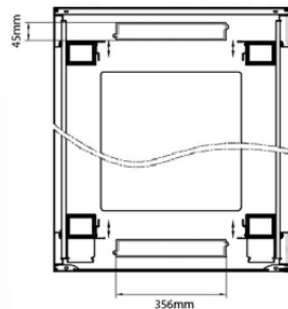

Item Code: 542-2986-WDBF-GW

Product drawings

Front

Side

Rear

Roof

Base

Base Cut Out Dimensions

580 mm Wide
by
276 mm Deep (600 mm deep rack)
476 mm Deep (800 mm deep rack)
676 mm Deep (1000 mm deep rack)

Environ ER800 29U Rack 800x600mm W/Vented (F) D/Vented (R) B/Panels F/Mgmt Grey White

Item Code: 542-2986-WDBF-GW