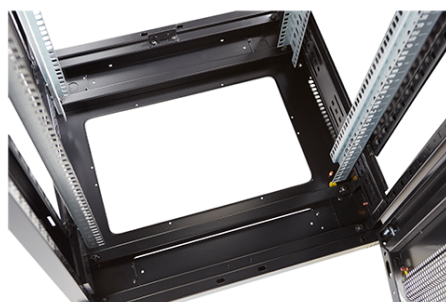

### Product images

Four-way brush entry roof panel

Quick-slam latch side panels

Swing handle wave vented front door

Wardrobe vented rear doors

Large base entry

High-density vertical cable management

Environ ER800 29U Rack 800x600mm W/Vented (F)  
D/Vented (R) B/Panels F/Mgmt Grey White