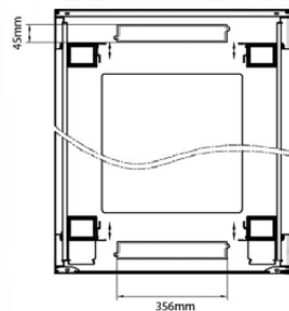

### Product drawings

Front

Side

Rear

Roof

Base

#### Base Cut Out Dimensions

580 mm Wide  
by  
276 mm Deep (600 mm deep rack)  
476 mm Deep (800 mm deep rack)  
676 mm Deep (1000 mm deep rack)