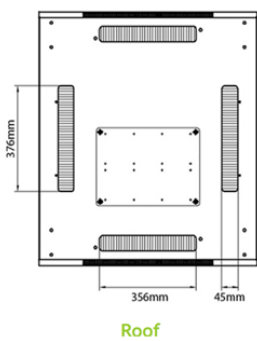

Part Code: 542-2986-WDBF-GW-FP

sales@excel-networking.com
excel-networking.com

Product drawings

Roof

Base

Base Cut Out Dimensions

- 580 mm Wide by
- 276 mm Deep (600 mm deep rack)
- 476mm Deep (800 mm deep rack)
- 676 mm Deep (1000 mm deep rack)