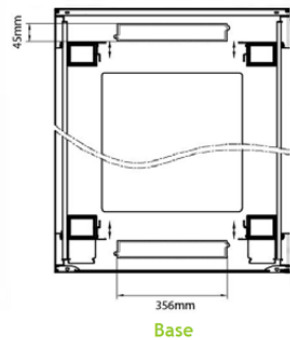

Standards

Standard	Detail
ANSI/EIA-310-E	Electronic Industries Association standard for horizontal spacing, vertical hole spacing, rack opening and front panel width
BS EN 60297-3-100:2009	Mechanical structures for electronic equipment. Dimensions of mechanical structures of the 482,6 mm (19 in) series. Basic dimensions of front panels, subracks, chassis, racks and cabinets

Part Code: 542-2986-WDBF-GW-FP

sales@excel-networking.com
excel-networking.com

Product drawings

Roof

Base

Base Cut Out Dimensions

- 580 mm Wide by
- 276 mm Deep (600 mm deep rack)
- 476mm Deep (800 mm deep rack)
- 676 mm Deep (1000 mm deep rack)