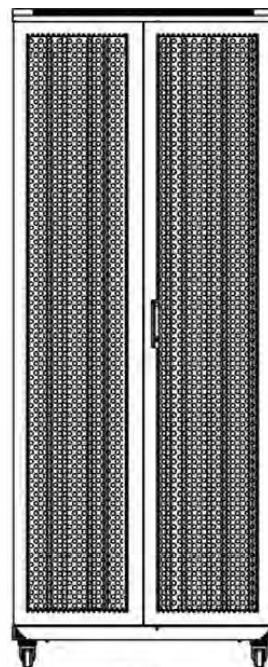

Images du produit

Four-way brush entry roof panel

Quick-slam latch side panels

Swing handle wave vented front door

Wardrobe vented rear doors

Large base entry

High-density vertical cable management

Référence du produit: 542-2986-WDBF-GW

Dessins de produits

Front

Side

Rear

Roof

Base

Base Cut Out Dimensions

580 mm Wide
by
276 mm Deep (600 mm deep rack)
476 mm Deep (800 mm deep rack)
676 mm Deep (1000 mm deep rack)