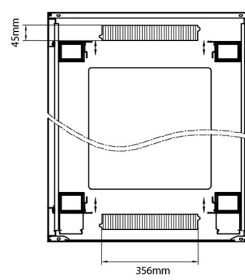

Standards

Standard	Detail
ANSI/EIA-310-E	Electronic Industries Association standard for horizontal spacing, vertical hole spacing, rack opening and front panel width
BS EN 60297-3-100:2009	Mechanical structures for electronic equipment. Dimensions of mechanical structures of the 482,6 mm (19 in) series. Basic dimensions of front panels, subracks, chassis, racks and cabinets

Product drawings

Environ CR800 29U Rack 800x800mm Glass (F) Steel (R) B/Panels F/Mgmt Black

Part Code: 542-2988-GSBF-BK

sales@excel-networking.com
excel-networking.com

Product drawings

Front

Side

Rear

Roof

Base

Base Cut Out Dimensions

580 mm Wide
by
276 mm Deep (600 mm deep rack)
476 mm Deep (800 mm deep rack)
676 mm Deep (1000 mm deep rack)

Environ CR800 29U Rack 800x800mm Glass (F) Steel (R) B/Panels F/Mgmt Black