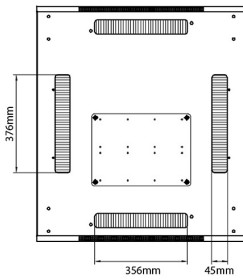

Product drawings

Environ CR800 29U Rack 800x800mm Glass (F) Steel (R) B/Panels F/Mgmt Black

Part Code: 542-2988-GSBF-BK

sales@excel-networking.com
excel-networking.com

Product drawings

Front

Side

Rear

Roof

Base

Base Cut Out Dimensions

580 mm Wide
by
276 mm Deep (600 mm deep rack)
476 mm Deep (800 mm deep rack)
676 mm Deep (1000 mm deep rack)

Environ CR800 29U Rack 800x800mm Glass (F) Steel (R) B/Panels F/Mgmt Black