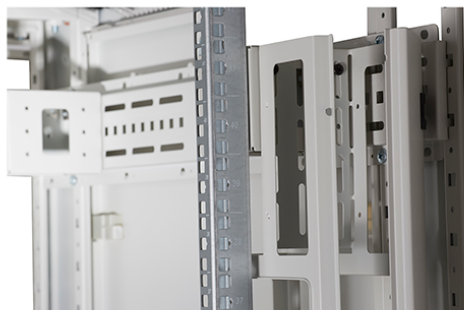

Steel rear door

High-density vertical cable management