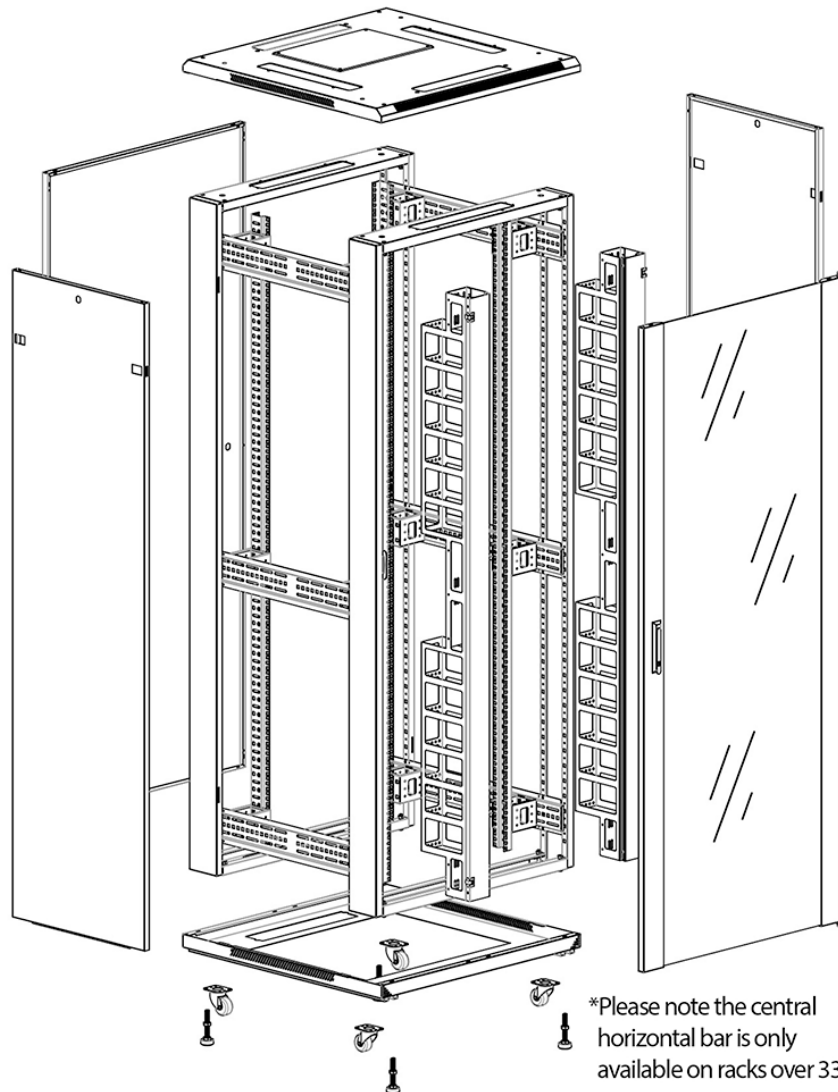

Environ CR800 29U Rack 800x800mm Glass (F) Steel (R)
B/Panels F/Mgmt Black

Part Code: 542-2988-GSBF-BK

sales@excel-networking.com
excel-networking.com

Product drawings