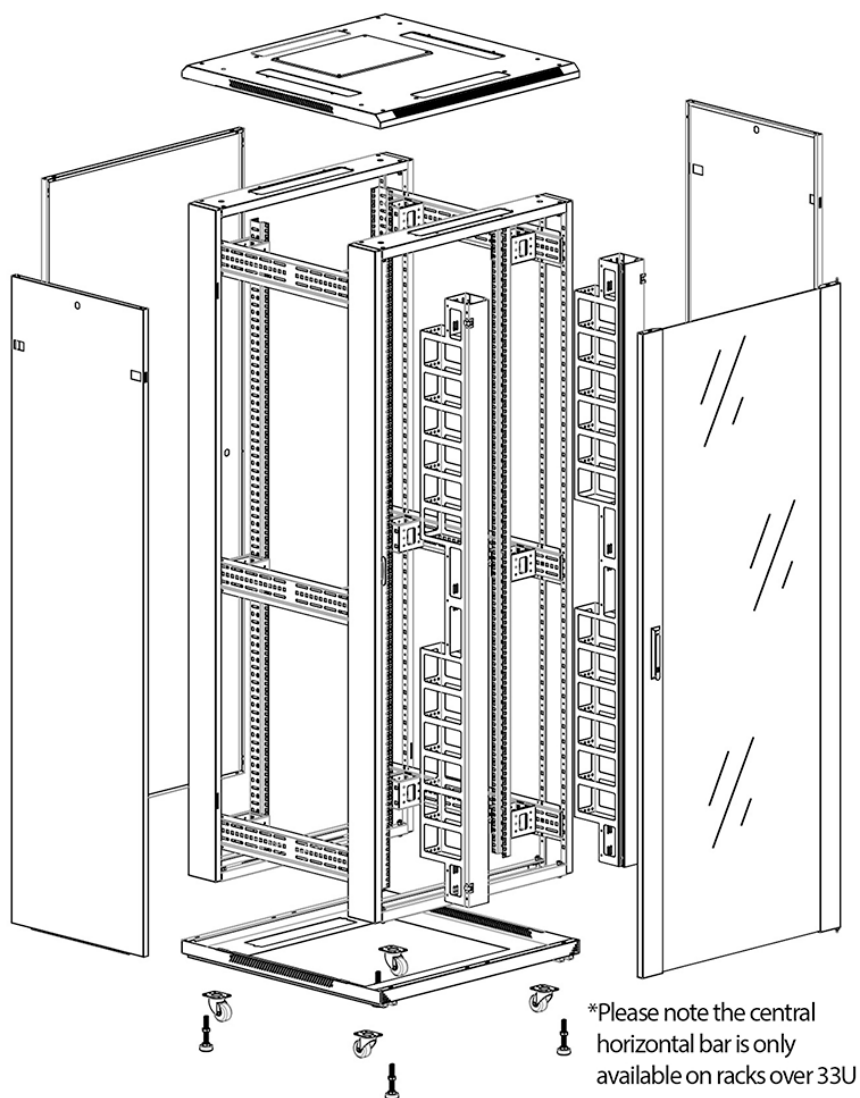

Environ CR800 Baie 29U 800x800mm Porte en verre (A) Porte en acier (F), Deux panneaux, Avant/Ma...

Référence du produit: 542-2988-GSBF-BK-FP

excel
without compromise.

Dessins de produits