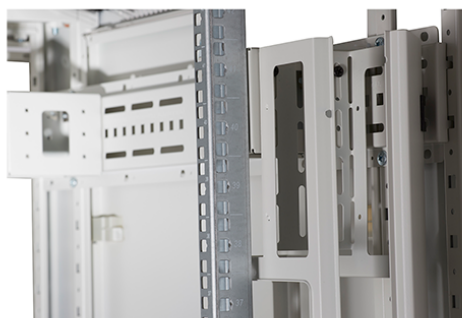

Quick-slam latch side panels

Swing handle glass front door

Steel rear door

Large base entry

High-density vertical cable management

Environ CR800 Baie 29U 800x800mm Porte en verre (A) Porte en acier (F), Deux panneaux, Avant/Ma...