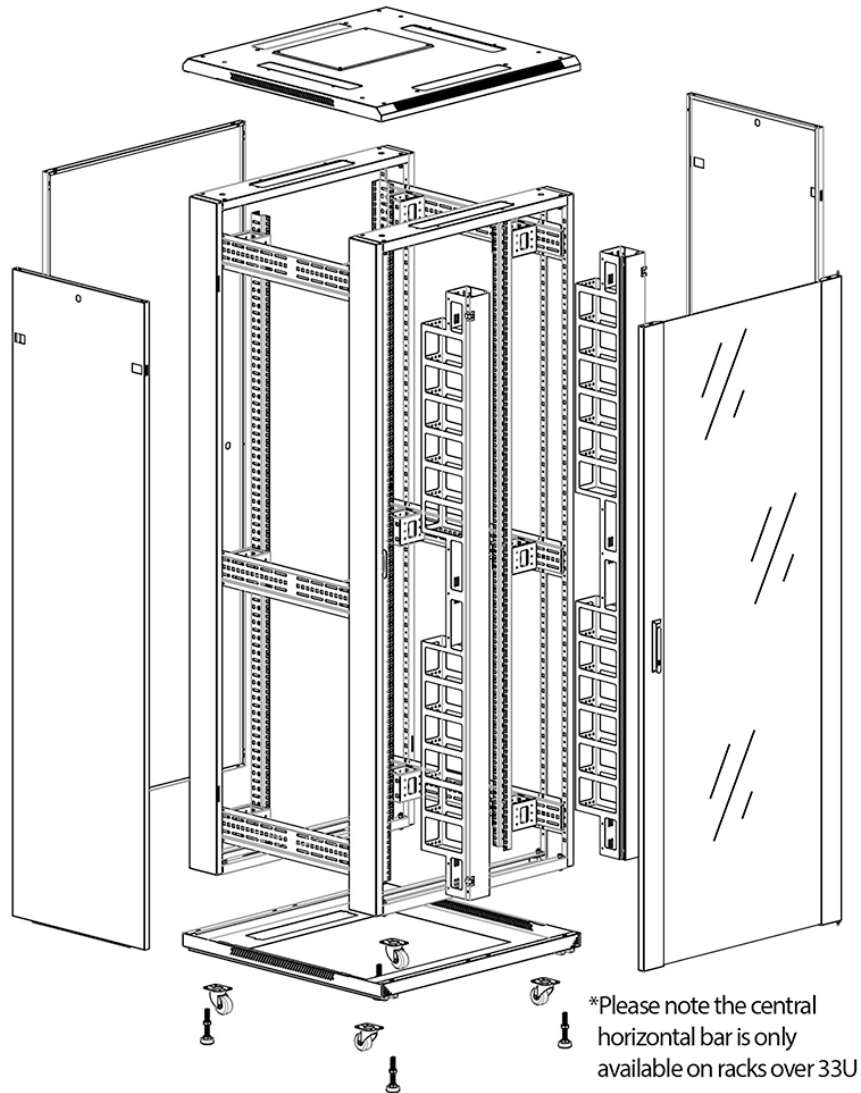

Environ CR800 Baie 29U 800x800 mm Porte en Verre (A) Porte en Acier (F), Deux Panneaux, Avant/M...

Référence du produit: 542-2988-GSBF-BK

excel
without compromise.

Dessins de produits