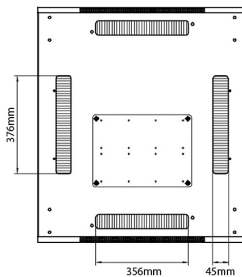

Dessins de produits

Front

Side

Rear

Roof

Base

Base Cut Out Dimensions

580 mm Wide
by
276 mm Deep (600 mm deep rack)
476 mm Deep (800 mm deep rack)
676 mm Deep (1000 mm deep rack)