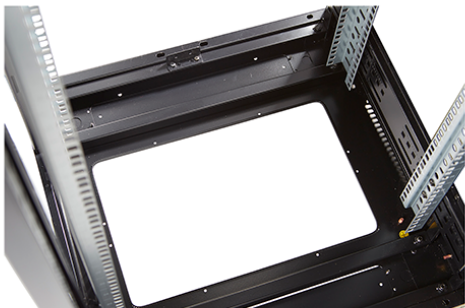

Large base entry