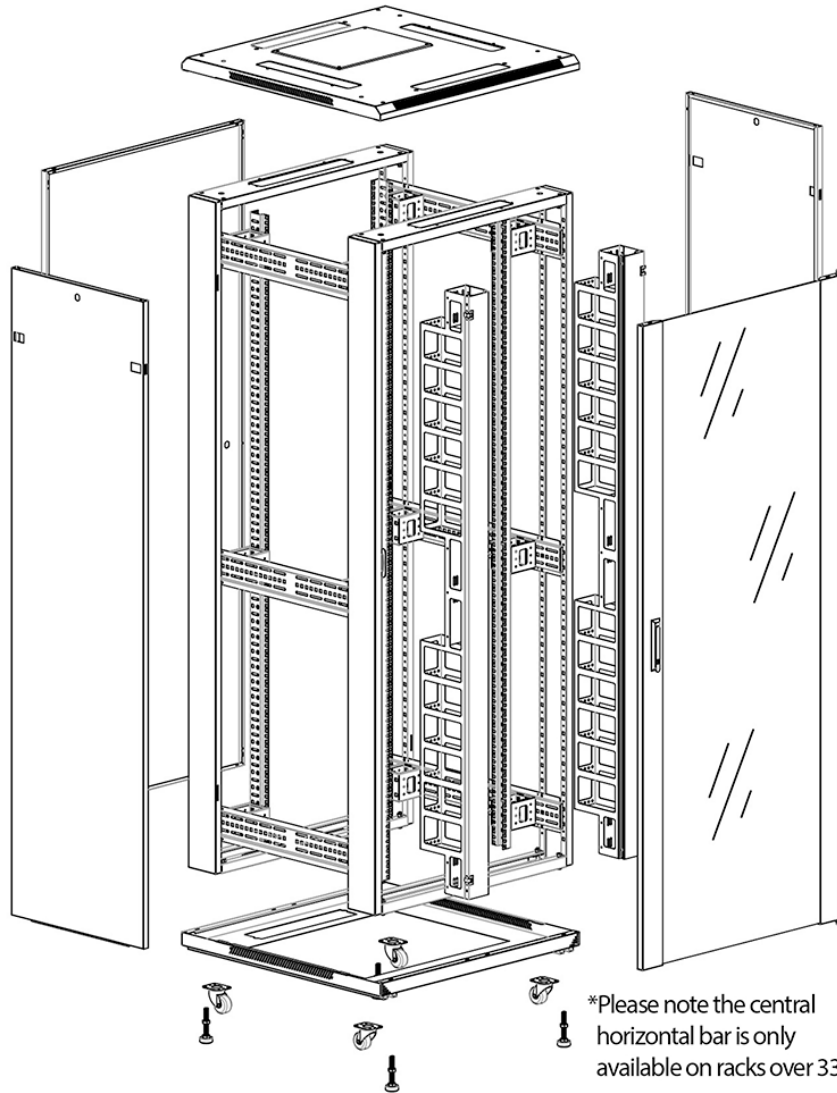

Environ CR800 29U Rack 800x800mm Glass (F) Steel (R)
B/Panels F/Mgmt Grey White

Part Code: 542-2988-GSBF-GW

sales@excel-networking.com
excel-networking.com

Product drawings