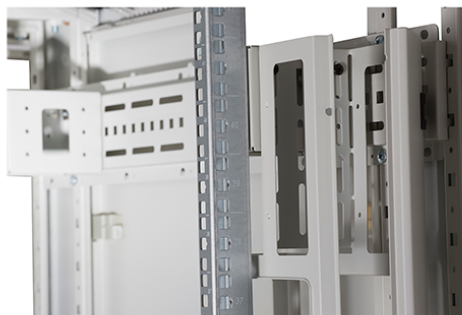

Quick-slam latch side panels

Swing handle glass front door

Steel rear door

Large base entry

High-density vertical cable management

Environ CR800 29U Rack 800x800mm Glass (F) Steel (R)  
B/Panels F/Mgmt Grey White