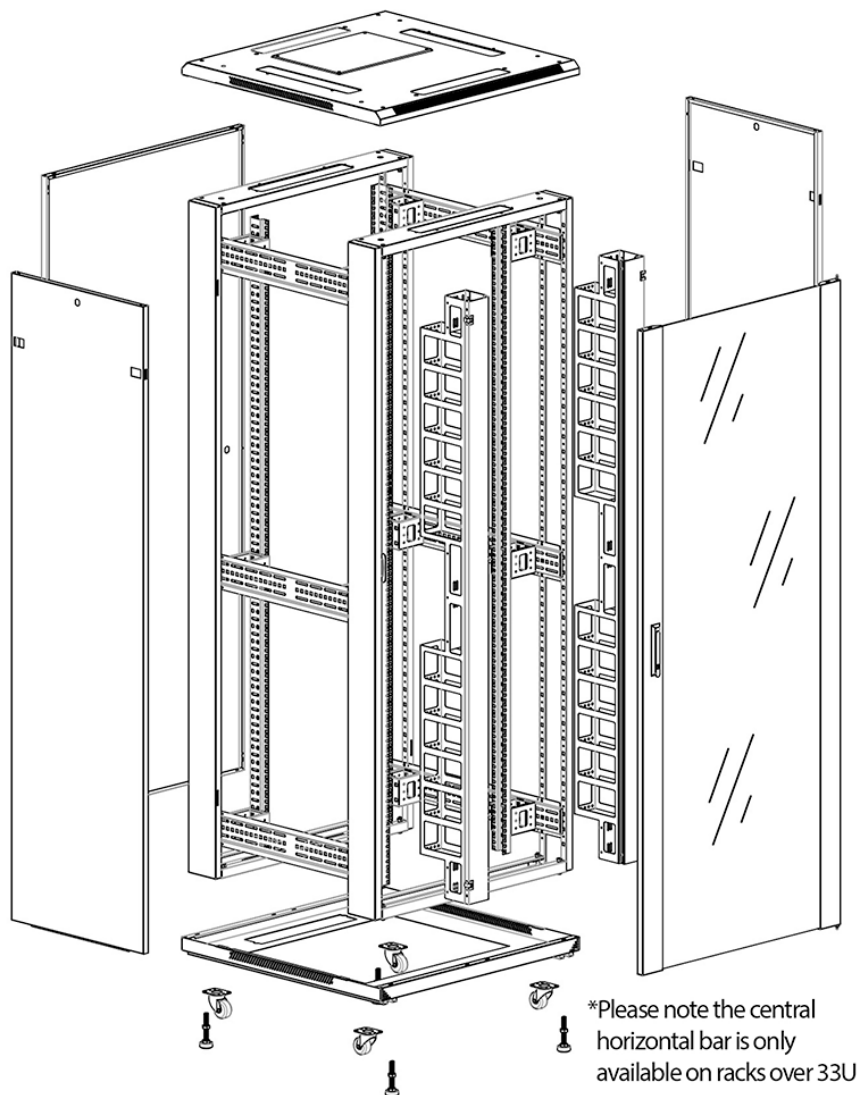

Environ CR800 Baie 29U 800x800mm Porte en verre (A) Porte en acier (F), Deux panneaux, Avant/Ma...

Référence du produit: 542-2988-GSBF-GW-FP

excel
without compromise.

Dessins de produits