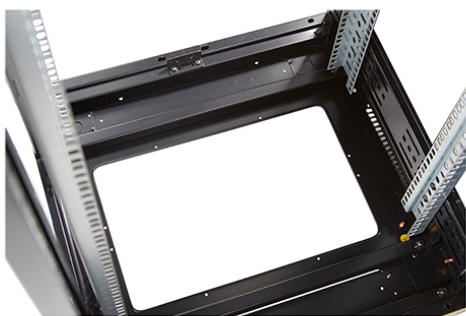

### Images du produit

Four-way brush entry roof panel

Quick-slam latch side panels

Swing handle glass front door

Steel rear door

Large base entry

High-density vertical cable management

Environ CR800 Baie 29U 800x800mm Porte en verre (A) Porte en acier (F), Deux panneaux, Avant/Ma...