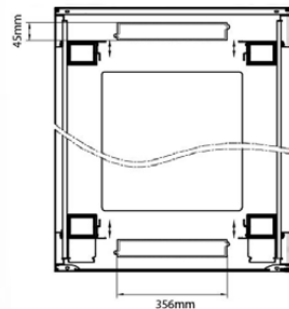

Base

Base Cut Out Dimensions

580 mm Wide
by
276 mm Deep (600 mm deep rack)
476 mm Deep (800 mm deep rack)
676 mm Deep (1000 mm deep rack)