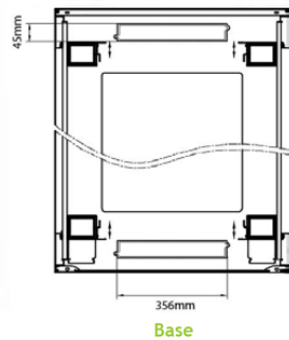

Standards

Standard	Detail
ANSI/EIA-310-E	Electronic Industries Association standard for horizontal spacing, vertical hole spacing, rack opening and front panel width
BS EN 60297-3-100:2009	Mechanical structures for electronic equipment. Dimensions of mechanical structures of the 482,6 mm (19 in) series. Basic dimensions of front panels, subracks, chassis, racks and cabinets

Part Code: 542-2988-WDBF-BK-FP

sales@excel-networking.com
excel-networking.com

Product drawings

Base Cut Out Dimensions

- 580 mm Wide by
- 276 mm Deep (600 mm deep rack)
- 476mm Deep (800 mm deep rack)
- 676 mm Deep (1000 mm deep rack)