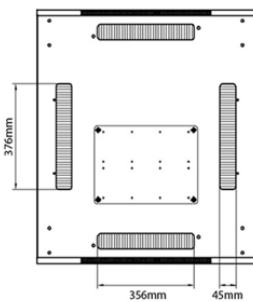

Environ ER800 29U Rack 800x800mm W/Vented (F)
D/Vented (R) B/Panels F/Mgmt Black Flat Pack

Item Code: 542-2988-WDBF-BK-FP

excel
without compromise.

Product drawings

Roof

Base Cut Out Dimensions

580 mm Wide
by
276 mm Deep (600 mm deep rack)
476 mm Deep (800 mm deep rack)
676 mm Deep (1000 mm deep rack)