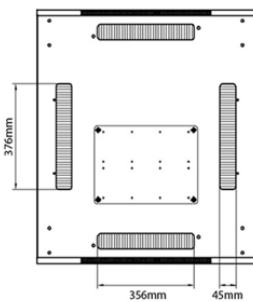

## Standards

Standard	Detail
ANSI/EIA-310-E	Electronic Industries Association standard for horizontal spacing, vertical hole spacing, rack opening and front panel width
BS EN 60297-3-100:2009	Mechanical structures for electronic equipment. Dimensions of mechanical structures of the 482,6 mm (19 in) series. Basic dimensions of front panels, subracks, chassis, racks and cabinets
DIN 41494 Part 1 & 7	Panel Mounting Racks For Electronics Equipments; Racks And Panels, Dimensions; Dimensions of cabinets and suites of racks
RoHS-II/III (2011/65/EU & 2015/863): 2023	Our products, demonstrate full adherence to the regulatory stipulations of the EU Directive 2011/65/EU (RoHS-II) and its corresponding delegated directive 2015/863 (RoHS-III).
WFD: 2023	Compliant to Waste Framework Directive
SCIP: 2023	Compliant - Does Not Contain Substances of Concern In articles as such or in complex objects (Products)
POPs (EU) No 2019/1021	EU Regulation for the restriction of Persistent Organic Pollutants.

### Product drawings

Front

Side

Rear

Roof

Base

#### Base Cut Out Dimensions

580 mm Wide  
by  
276 mm Deep (600 mm deep rack)  
476 mm Deep (800 mm deep rack)  
676 mm Deep (1000 mm deep rack)