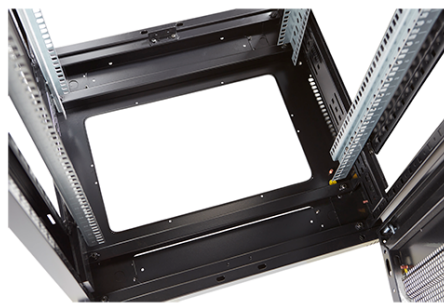

### Product images

Four-way brush entry roof panel

Quick-slam latch side panels

Swing handle wave vented front door

Wardrobe vented rear doors

Large base entry

High-density vertical cable management

Environ ER800 29U Rack 800x800mm W/Vented (F)  
D/Vented (R) B/Panels F/Mgmt Black Flat Pack