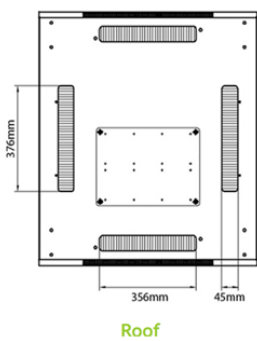

Part Code: 542-2988-WDBF-BK-FP

sales@excel-networking.com
excel-networking.com

Product drawings

Base Cut Out Dimensions

- 580 mm Wide by
- 276 mm Deep (600 mm deep rack)
- 476mm Deep (800 mm deep rack)
- 676 mm Deep (1000 mm deep rack)