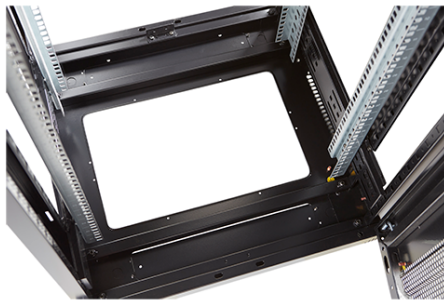

### Images du produit

Four-way brush entry roof panel

Quick-slam latch side panels

Swing handle wave vented front door

Wardrobe vented rear doors

Large base entry

High-density vertical cable management

Référence du produit: 542-2988-WDBF-BK