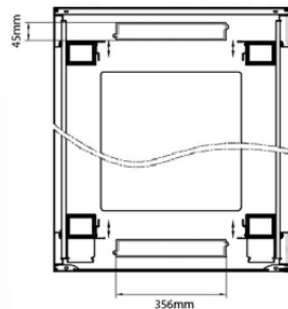

Item Code: 542-2988-WDBF-GW

Product drawings

Front

Side

Rear

Roof

Base

Base Cut Out Dimensions

580 mm Wide
by
276 mm Deep (600 mm deep rack)
476 mm Deep (800 mm deep rack)
676 mm Deep (1000 mm deep rack)

Environ ER800 29U Rack 800x800mm W/Vented (F) D/Vented (R) B/Panels F/Mgmt Grey White

Item Code: 542-2988-WDBF-GW