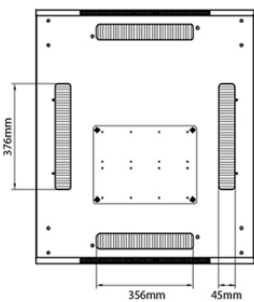

Additional specifications

Specifications	Values
Material	SPCC Cold Rolled Steel
19" Rails	2.0 mm thick
Side Panels	1.0 mm thick
Other	1.2 mm thick
Front door	Handle cam lock
Rear door	Handle cam lock
Side panels lock	Single point barrel lock
Jacking feet additional height	50-80 mm
Castors additional height	70 mm

Standards

Standard	Detail
ANSI/EIA-310-E	Electronic Industries Association standard for horizontal spacing, vertical hole spacing, rack opening and front panel width
BS EN 60297-3-100:2009	Mechanical structures for electronic equipment. Dimensions of mechanical structures of the 482,6 mm (19 in) series. Basic dimensions of front panels, subracks, chassis, racks and cabinets
DIN 41494 Part 1 & 7	Panel Mounting Racks For Electronics Equipments; Racks And Panels, Dimensions; Dimensions of cabinets and suites of racks
RoHS-II/III (2011/65/EU & 2015/863): 2023	Our products, demonstrate full adherence to the regulatory stipulations of the EU Directive 2011/65/EU (RoHS-II) and its corresponding delegated directive 2015/863 (RoHS-III).
WFD: 2023	Compliant to Waste Framework Directive
SCIP: 2023	Compliant - Does Not Contain Substances of Concern In articles as such or in complex objects (Products)
POPs (EU) No 2019/1021	EU Regulation for the restriction of Persistent Organic Pollutants.

Item Code: 542-2988-WDBF-GW

Product drawings

Front

Side

Rear

Roof

Base

Base Cut Out Dimensions

580 mm Wide
by
276 mm Deep (600 mm deep rack)
476 mm Deep (800 mm deep rack)
676 mm Deep (1000 mm deep rack)

Environ ER800 29U Rack 800x800mm W/Vented (F) D/Vented (R) B/Panels F/Mgmt Grey White

Item Code: 542-2988-WDBF-GW