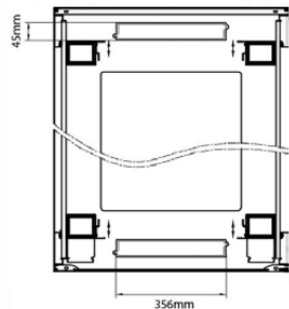

Item Code: 542-2988-WDBF-GW

Product drawings

Front

Side

Rear

Roof

Base

Base Cut Out Dimensions

580 mm Wide
by
276 mm Deep (600 mm deep rack)
476 mm Deep (800 mm deep rack)
676 mm Deep (1000 mm deep rack)

Environ ER800 29U Rack 800x800mm W/Vented (F) D/Vented (R) B/Panels F/Mgmt Grey White

Item Code: 542-2988-WDBF-GW