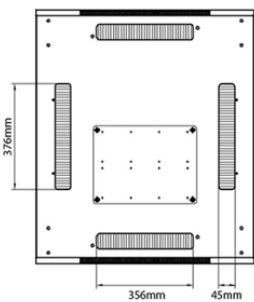

Item Code: 542-2988-WDBF-GW

Product drawings

Front

Side

Rear

Roof

Base

Base Cut Out Dimensions

580 mm Wide
by
276 mm Deep (600 mm deep rack)
476 mm Deep (800 mm deep rack)
676 mm Deep (1000 mm deep rack)

Environ ER800 29U Rack 800x800mm W/Vented (F) D/Vented (R) B/Panels F/Mgmt Grey White

Item Code: 542-2988-WDBF-GW