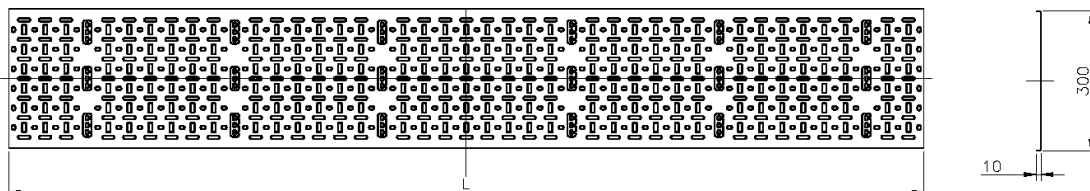

✕ Side wall return - 10 mm

✕ CIBSE TM65 Embodied Carbon: 44.722 kg CO2e

Product Overview

Environ Cable Tray is commonly used to support and manage cabling within a data rack, the ventilated tray has a stamp profile of various size and shape openings which allows for air flow circulation around the cabling and easy fitting of different size cable straps and cable bundles.

Cables can be secured to the tray using either plastic or velcro cable straps, the profile design of the tray makes it easy to ensure that fixing can be achieved wherever needed.

Product Specifications

Feature	Values
Height	29u
Width	300 mm
Mounting perforation in bottom	yes
Material	Steel
Colour	Black
RAL-number	9004

Environ Cable Tray (2pc) 300 mm 29U Black

Item Code: 542-300-29-BK

Product drawing

Part Number Table