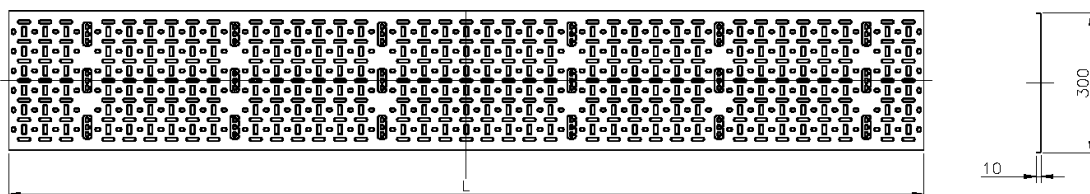

Excel Cable Tray (2pc) 300 mm 29U Black

Part Code: 542-300-29-BK

sales@excel-networking.com
excel-networking.com

Product Specifications

Feature	Values
Height	29u
Width	300 mm
Mounting perforation in bottom	yes
Material	Steel
Colour	Black
RAL-number	9004

Product drawing

Part Code Table

Part Code	Description
542-300-20-BK	Excel Cable Tray (2pc) 300 mm 20U Black
542-300-24-GE	Excel Cable Tray (2pc) 300 mm 24U Grey White
542-300-29-BK	Excel Cable Tray (2pc) 300 mm 29U Black
542-300-29-GE	Excel Cable Tray (2pc) 300 mm 29U Grey White
542-300-32-BK	Excel Cable Tray (2pc) 300 mm 32U Black
542-300-32-GE	Excel Cable Tray (2pc) 300 mm 32U Grey White
542-300-42-BK	Excel Cable Tray (2pc) 300 mm 42U Black