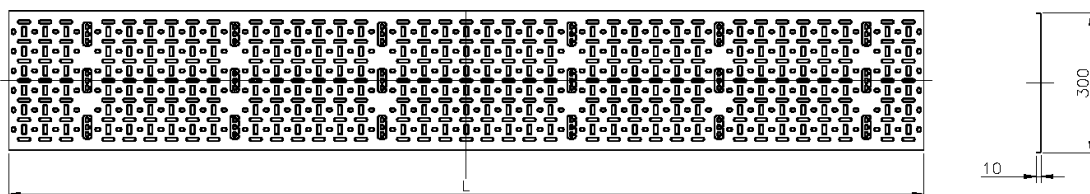

Product Overview

Environ Cable Tray is commonly used to support and manage cabling within a data rack, the ventilated tray has a stamp profile of various size and shape openings which allows for air flow circulation around the cabling and easy fitting of different size cable straps and cable bundles.

Cables can be secured to the tray using either plastic or velcro cable straps, the profile design of the tray makes it easy to ensure that fixing can be achieved wherever needed.

Excel Cable Tray (2pc) 300 mm 32U Black

Part Code: 542-300-32-BK

sales@excel-networking.com
excel-networking.com

Product Specifications

Feature	Values
Height	32u
Width	300 mm
Mounting perforation in bottom	yes
Material	Steel
Colour	Black
RAL-number	9004

Product drawing

Part Code Table

Part Code	Description
542-300-20-BK	Excel Cable Tray (2pc) 300 mm 20U Black
542-300-24-GE	Excel Cable Tray (2pc) 300 mm 24U Grey White
542-300-29-BK	Excel Cable Tray (2pc) 300 mm 29U Black
542-300-29-GE	Excel Cable Tray (2pc) 300 mm 29U Grey White
542-300-32-BK	Excel Cable Tray (2pc) 300 mm 32U Black
542-300-32-GE	Excel Cable Tray (2pc) 300 mm 32U Grey White
542-300-42-BK	Excel Cable Tray (2pc) 300 mm 42U Black