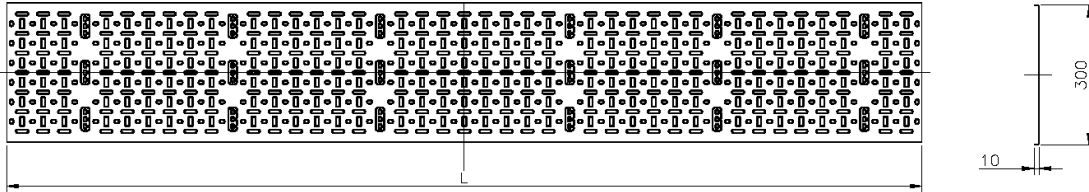

Excel Cable Tray (2pc) 300 mm 32U Black

Item Code: 542-300-32-BK

Product drawing

Part Number Table

Part Number	Description
542-300-20-BK	Excel Cable Tray (2pc) 300 mm 20U Black
542-300-24-GE	Excel Cable Tray (2pc) 300 mm 24U Grey White
542-300-29-BK	Excel Cable Tray (2pc) 300 mm 29U Black
542-300-29-GE	Excel Cable Tray (2pc) 300 mm 29U Grey White
542-300-32-BK	Excel Cable Tray (2pc) 300 mm 32U Black
542-300-32-GE	Excel Cable Tray (2pc) 300 mm 32U Grey White
542-300-42-BK	Excel Cable Tray (2pc) 300 mm 42U Black
542-300-42-GE	Excel Cable Tray (2pc) 300 mm 42U Grey White
542-300-47-BK	Excel Cable Tray (2pc) 300 mm 47U Black
542-300-47-GE	Excel Cable Tray (2pc) 300 mm 47U Grey White

Excel is a world class premium performing end to end infrastructure solution designed, Manufactured, supported and delivered without compromise.

Contact us at sales@excel-networking.com

E&OE. Excel is a registered trade name of Mayflex Holdings Ltd.