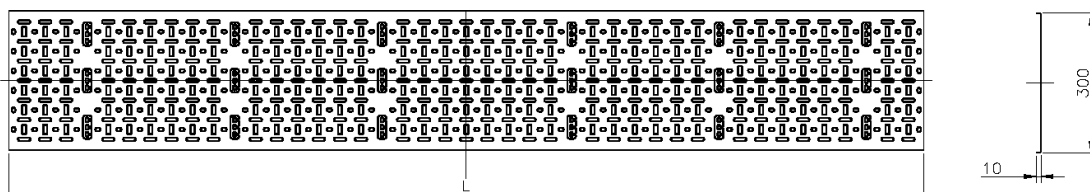

Product Overview

Environ Cable Tray is commonly used to support and manage cabling within a data rack, the ventilated tray has a stamp profile of various size and shape openings which allows for air flow circulation around the cabling and easy fitting of different size cable straps and cable bundles.

Cables can be secured to the tray using either plastic or velcro cable straps, the profile design of the tray makes it easy to ensure that fixing can be achieved wherever needed.

Excel Cable Tray (2pc) 300 mm 42U Grey White

Part Code: 542-300-42-GE

sales@excel-networking.com
excel-networking.com

Product Specifications

Feature	Values
Height	42u
Width	300 mm
Mounting perforation in bottom	yes
Material	Steel
Colour	Grey
RAL-number	9002

Product drawing

Part Code Table

Part Code	Description
542-300-20-BK	Excel Cable Tray (2pc) 300 mm 20U Black
542-300-24-GE	Excel Cable Tray (2pc) 300 mm 24U Grey White
542-300-29-BK	Excel Cable Tray (2pc) 300 mm 29U Black
542-300-29-GE	Excel Cable Tray (2pc) 300 mm 29U Grey White
542-300-32-BK	Excel Cable Tray (2pc) 300 mm 32U Black
542-300-32-GE	Excel Cable Tray (2pc) 300 mm 32U Grey White
542-300-42-BK	Excel Cable Tray (2pc) 300 mm 42U Black