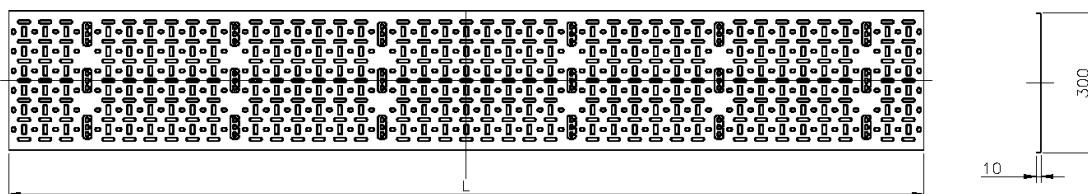

Product Overview

Environ Cable Tray is commonly used to support and manage cabling within a data rack, the ventilated tray has a stamp profile of various size and shape openings which allows for air flow circulation around the cabling and easy fitting of different size cable straps and cable bundles.

Cables can be secured to the tray using either plastic or velcro cable straps, the profile design of the tray makes it easy to ensure that fixing can be achieved wherever needed.

Excel Cable Tray (2pc) 300 mm 42U Grey White

Part Code: 542-300-42-GE

sales@excel-networking.com
excel-networking.com

Product Specifications

Feature	Values
Height	42u
Width	300 mm
Mounting perforation in bottom	yes
Material	Steel
Colour	Grey
RAL-number	9002

Product drawing

Part Code Table

Part Code	Description
542-300-20-BK	Excel Cable Tray (2pc) 300 mm 20U Black
542-300-24-GE	Excel Cable Tray (2pc) 300 mm 24U Grey White
542-300-29-BK	Excel Cable Tray (2pc) 300 mm 29U Black
542-300-29-GE	Excel Cable Tray (2pc) 300 mm 29U Grey White
542-300-32-BK	Excel Cable Tray (2pc) 300 mm 32U Black
542-300-32-GE	Excel Cable Tray (2pc) 300 mm 32U Grey White
542-300-42-BK	Excel Cable Tray (2pc) 300 mm 42U Black