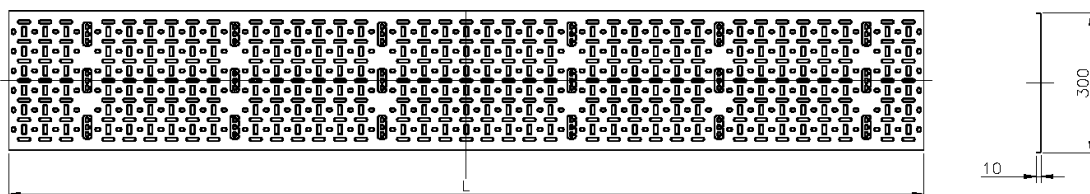

Product Overview

Environ Cable Tray is commonly used to support and manage cabling within a data rack, the ventilated tray has a stamp profile of various size and shape openings which allows for air flow circulation around the cabling and easy fitting of different size cable straps and cable bundles.

Cables can be secured to the tray using either plastic or velcro cable straps, the profile design of the tray makes it easy to ensure that fixing can be achieved wherever needed.

Excel Cable Tray (2pc) 300 mm 47U Black

Part Code: 542-300-47-BK

sales@excel-networking.com
excel-networking.com

Product Specifications

Feature	Values
Height	47u
Width	300 mm
Mounting perforation in bottom	yes
Material	Steel
Colour	Black
RAL-number	9004

Product drawing

Part Code Table

Part Code	Description
542-300-20-BK	Excel Cable Tray (2pc) 300 mm 20U Black
542-300-24-GE	Excel Cable Tray (2pc) 300 mm 24U Grey White
542-300-29-BK	Excel Cable Tray (2pc) 300 mm 29U Black
542-300-29-GE	Excel Cable Tray (2pc) 300 mm 29U Grey White
542-300-32-BK	Excel Cable Tray (2pc) 300 mm 32U Black
542-300-32-GE	Excel Cable Tray (2pc) 300 mm 32U Grey White
542-300-42-BK	Excel Cable Tray (2pc) 300 mm 42U Black