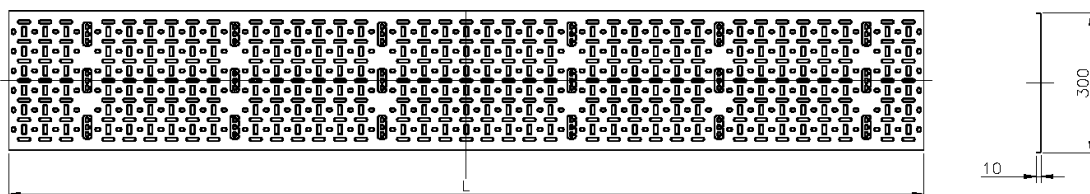

Cables can be secured to the tray using either plastic or velcro cable straps, the profile design of the tray makes it easy to ensure that fixing can be achieved wherever needed.

# Excel Cable Tray (2pc) 300 mm 47U Black

Part Code: 542-300-47-BK

sales@excel-networking.com  
excel-networking.com

## Product Specifications

Feature	Values
Height	47u
Width	300 mm
Mounting perforation in bottom	yes
Material	Steel
Colour	Black
RAL-number	9004