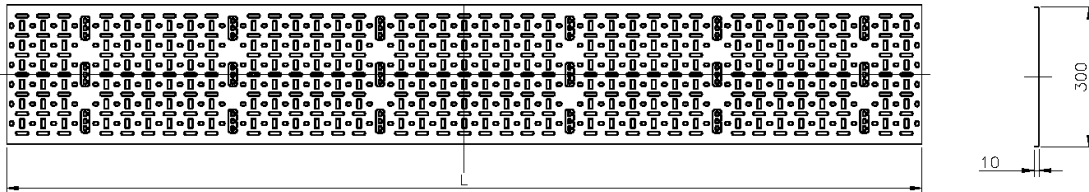

✕ Side wall return - 10 mm

✕ CIBSE TM65 Embodied Carbon: 71.224 kg CO2e

Product Overview

Environ Cable Tray is commonly used to support and manage cabling within a data rack, the ventilated tray has a stamp profile of various size and shape openings which allows for air flow circulation around the cabling and easy fitting of different size cable straps and cable bundles.

Cables can be secured to the tray using either plastic or velcro cable straps, the profile design of the tray makes it easy to ensure that fixing can be achieved wherever needed.

Product Specifications

Feature	Values
Height	47u
Width	300 mm
Mounting perforation in bottom	yes
Material	Steel
Colour	Black
RAL-number	9004

Environ Cable Tray (2pc) 300 mm 47U Black

Item Code: 542-300-47-BK

Product drawing

Part Number Table