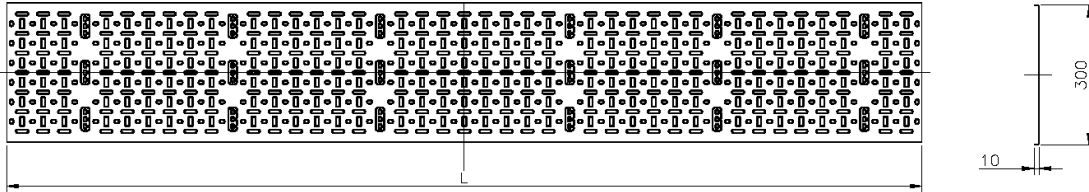

Side wall return - 10 mm

CIBSE TM65 Embodied Carbon: 71.224 kg CO2e

Product Overview

Environ Cable Tray is commonly used to support and manage cabling within a data rack, the ventilated tray has a stamp profile of various size and shape openings which allows for air flow circulation around the cabling and easy fitting of different size cable straps and cable bundles.

Cables can be secured to the tray using either plastic or velcro cable straps, the profile design of the tray makes it easy to ensure that fixing can be achieved wherever needed.

Product Specifications

Feature	Values
Height	47u
Width	300 mm
Mounting perforation in bottom	yes
Material	Steel
Colour	Grey
RAL-number	9002

Excel Cable Tray (2pc) 300 mm 47U Grey White

Item Code: 542-300-47-GE

Product drawing

Part Number Table