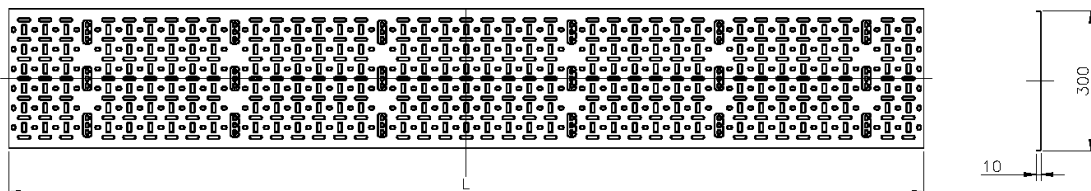

Excel Cable Tray (2pc) 300 mm 47U Grey White

Item Code: 542-300-47-GE

Product drawing

Part Number Table

Part Number	Description
542-300-20-BK	Excel Cable Tray (2pc) 300 mm 20U Black
542-300-24-GE	Excel Cable Tray (2pc) 300 mm 24U Grey White
542-300-29-BK	Excel Cable Tray (2pc) 300 mm 29U Black
542-300-29-GE	Excel Cable Tray (2pc) 300 mm 29U Grey White
542-300-32-BK	Excel Cable Tray (2pc) 300 mm 32U Black
542-300-32-GE	Excel Cable Tray (2pc) 300 mm 32U Grey White
542-300-42-BK	Excel Cable Tray (2pc) 300 mm 42U Black
542-300-42-GE	Excel Cable Tray (2pc) 300 mm 42U Grey White
542-300-47-BK	Excel Cable Tray (2pc) 300 mm 47U Black
542-300-47-GE	Excel Cable Tray (2pc) 300 mm 47U Grey White

Excel is a world class premium performing end to end infrastructure solution designed, Manufactured, supported and delivered without compromise.

Contact us at sales@excel-networking.com

E&OE. Excel is a registered trade name of Mayflex Holdings Ltd.