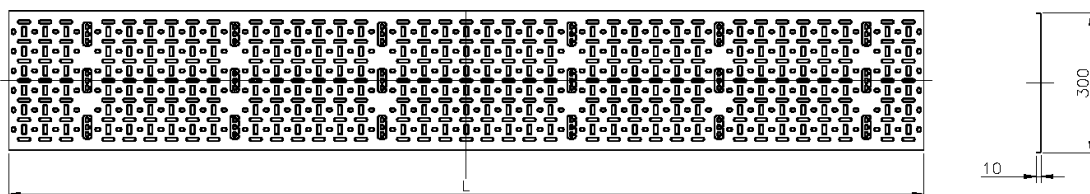

Product Overview

Environ Cable Tray is commonly used to support and manage cabling within a data rack, the ventilated tray has a stamp profile of various size and shape openings which allows for air flow circulation around the cabling and easy fitting of different size cable straps and cable bundles.

Cables can be secured to the tray using either plastic or velcro cable straps, the profile design of the tray makes it easy to ensure that fixing can be achieved wherever needed.

Excel Cable Tray (2pc) 300 mm 47U Grey White

Part Code: 542-300-47-GE

sales@excel-networking.com
excel-networking.com

Product Specifications

Feature	Values
Height	47u
Width	300 mm
Mounting perforation in bottom	yes
Material	Steel
Colour	Grey
RAL-number	9002

Product drawing

Part Code Table

Part Code	Description
542-300-20-BK	Excel Cable Tray (2pc) 300 mm 20U Black
542-300-24-GE	Excel Cable Tray (2pc) 300 mm 24U Grey White
542-300-29-BK	Excel Cable Tray (2pc) 300 mm 29U Black
542-300-29-GE	Excel Cable Tray (2pc) 300 mm 29U Grey White
542-300-32-BK	Excel Cable Tray (2pc) 300 mm 32U Black
542-300-32-GE	Excel Cable Tray (2pc) 300 mm 32U Grey White
542-300-42-BK	Excel Cable Tray (2pc) 300 mm 42U Black