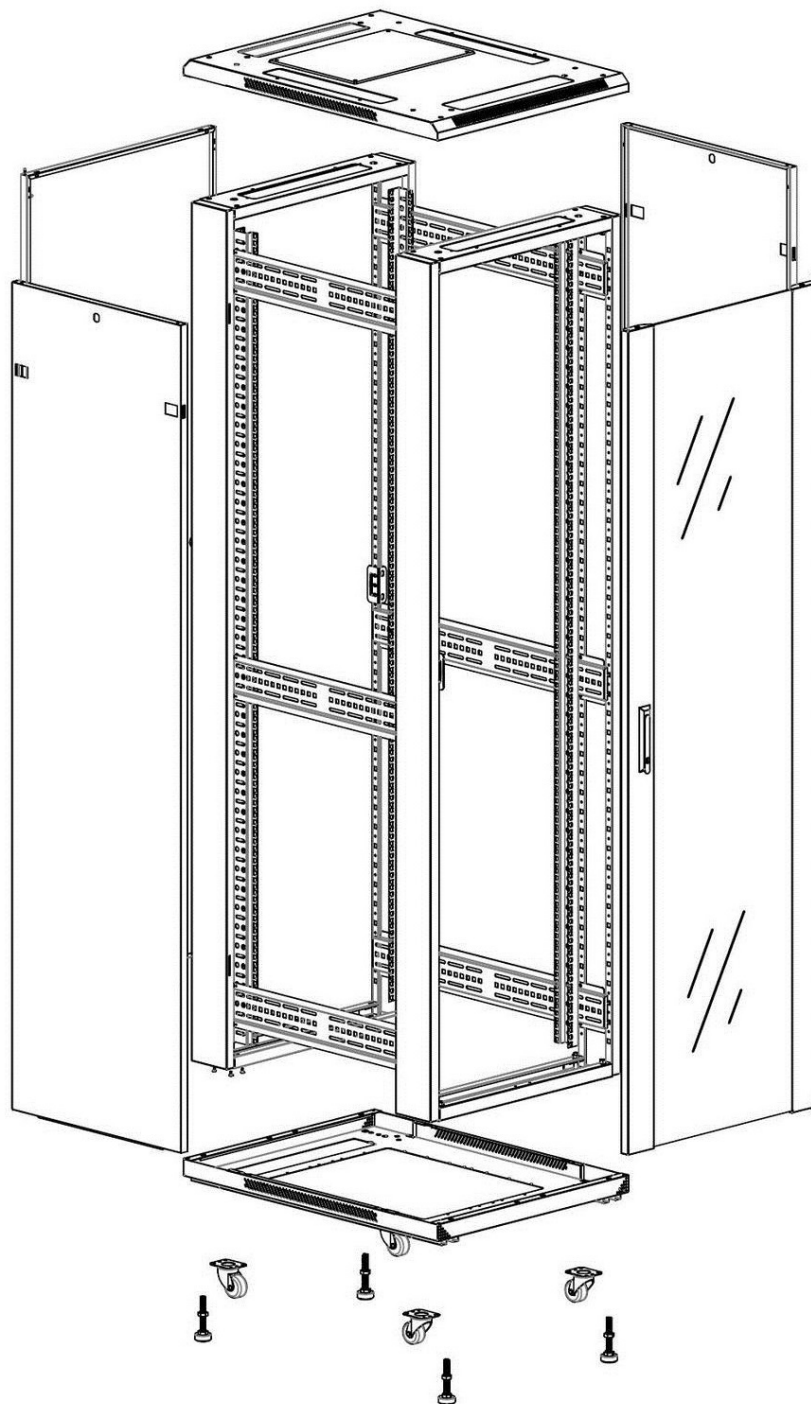

Environ CR600 33U Rack 600x1000mm Glass (F)
Steel (R) B/Panels No/Mgmt Black

Item Code: 542-33610-GSBN-BK

excel
without compromise.

Exploded view