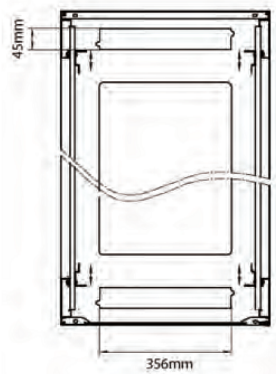

Standards

Standard	Detail
ANSI/EIA-310-E	Electronic Industries Association standard for horizontal spacing, vertical hole spacing, rack opening and front panel width
BS EN 60297-3-100:2009	Mechanical structures for electronic equipment. Dimensions of mechanical structures of the 482,6 mm (19 in) series. Basic dimensions of front panels, subracks, chassis, racks and cabinets
DIN 41494 Part 1 & 7	Panel Mounting Racks For Electronics Equipments; Racks And Panels, Dimensions; Dimensions of cabinets and suites of racks
RoHS-II/III (2011/65/EU & 2015/863): 2023	Our products, demonstrate full adherence to the regulatory stipulations of the EU Directive 2011/65/EU (RoHS-II) and its corresponding delegated directive 2015/863 (RoHS-III).
WFD: 2023	Compliant to Waste Framework Directive
SCIP: 2023	Compliant - Does Not Contain Substances of Concern In articles as such or in complex objects (Products)
POPs (EU) No 2019/1021	EU Regulation for the restriction of Persistent Organic Pollutants.

Base

Base Cut Out Dimensions

380 mm Wide
by
276 mm Deep (600 mm deep rack)
476 mm Deep (800 mm deep rack)
676 mm Deep (1000 mm deep rack)

Part Number Table

Part Number	Description
542-1566-GSBN-BK	Environ CR600 15U Rack 600x600mm Glass (F) Steel (R) B/Panels No/Mgmt Black
542-1566-GSBN-BK-FP	Environ CR600 15U Rack 600x600mm Glass (F) Steel (R) B/Panels No/Mgmt Black Flat Pack