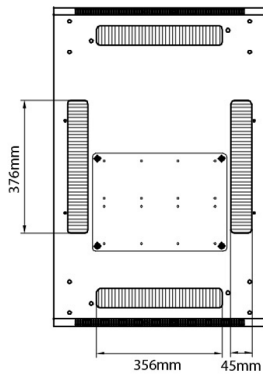

Environ CR600 33U Rack 600x1000mm Glass (F)
Steel (R) B/Panels No/Mgmt Black

Item Code: 542-33610-GSBN-BK

Product drawings

Roof

Base Cut Out Dimensions

380 mm Wide
by
276 mm Deep (600 mm deep rack)
476 mm Deep (800 mm deep rack)
676 mm Deep (1000 mm deep rack)

Part Number Table

Part Number	Description
542-1566-GSBN-BK	Environ CR600 15U Rack 600x600mm Glass (F) Steel (R) B/Panels No/Mgmt Black
542-1566-GSBN-BK-FP	Environ CR600 15U Rack 600x600mm Glass (F) Steel (R) B/Panels No/Mgmt Black Flat Pack