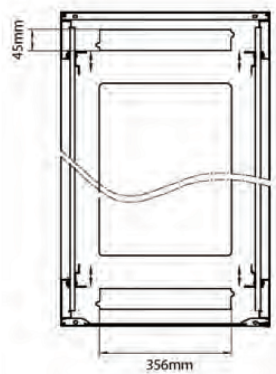

sales@excel-networking.com
excel-networking.com

Product drawings

Front

Side

Rear

Roof

Base

Base Cut Out Dimensions

380 mm Wide
by
276 mm Deep (600 mm deep rack)
476 mm Deep (800 mm deep rack)
676 mm Deep (1000 mm deep rack)

Environ CR600 33U Rack 600x1000mm Glass (F) Steel (R) B/Panels No/Mgmt Black Flat Pack

Part Code: 542-33610-GSBN-BK-FP