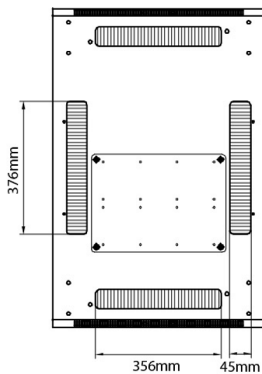

Standards

Standard	Detail
ANSI/EIA-310-E	Electronic Industries Association standard for horizontal spacing, vertical hole spacing, rack opening and front panel width
BS EN 60297-3-100:2009	Mechanical structures for electronic equipment. Dimensions of mechanical structures of the 482,6 mm (19 in) series. Basic dimensions of front panels, subracks, chassis, racks and cabinets

sales@excel-networking.com
excel-networking.com

Product drawings

Front

Side

Rear

Roof

Base

Base Cut Out Dimensions

380 mm Wide
by
276 mm Deep (600 mm deep rack)
476 mm Deep (800 mm deep rack)
676 mm Deep (1000 mm deep rack)

Environ CR600 33U Rack 600x1000mm Glass (F) Steel (R) B/Panels No/Mgmt Black Flat Pack

Part Code: 542-33610-GSBN-BK-FP