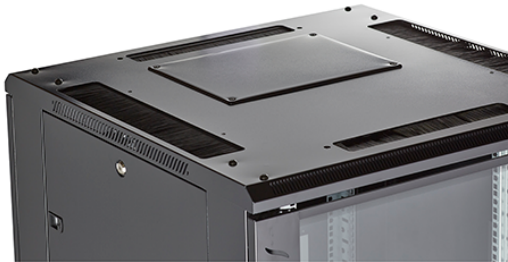

Environ CR600 33U Rack 600x1000mm Glass (F)
Steel (R) B/Panels No/Mgmt Black Flat Pack

Item Code: 542-33610-GSBN-BK-FP

excel
without compromise.

Product images

Four-way brush entry roof panel