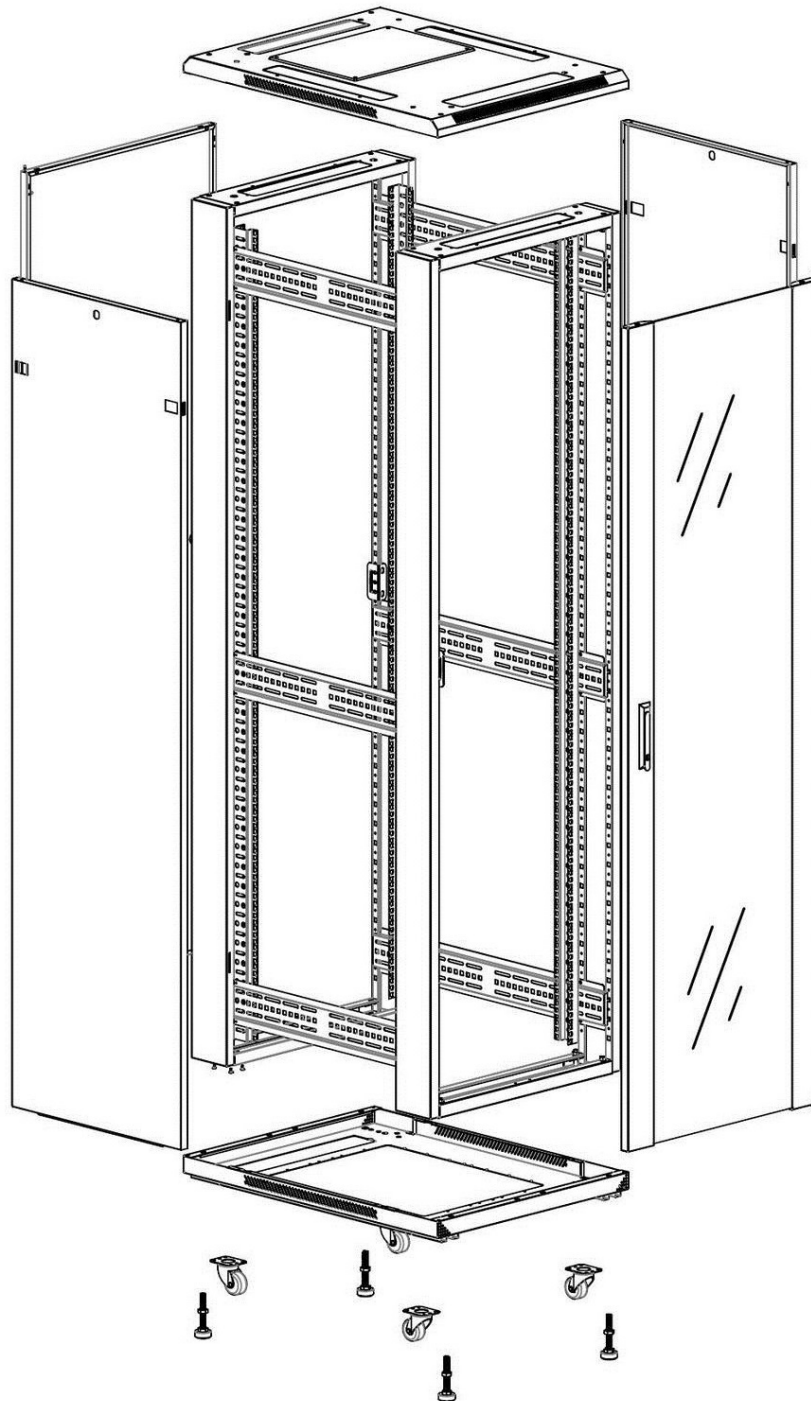

Environ CR600 33U Rack 600x1000mm Glass (F) Steel (R)
B/Panels No/Mgmt Black Flat Pack

Part Code: 542-33610-GSBN-BK-FP

sales@excel-networking.com
excel-networking.com

Exploded view