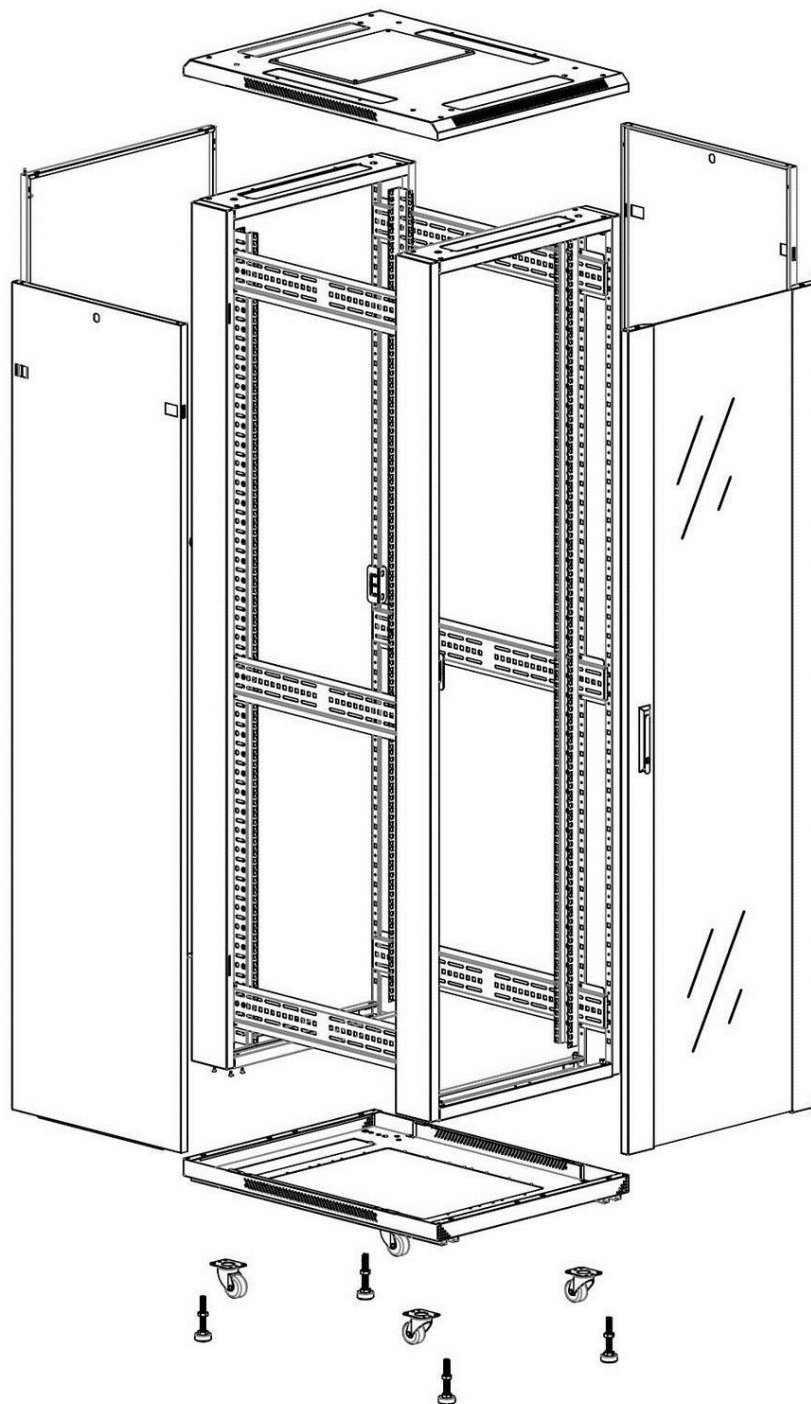

Environ CR600 33U Rack 600x1000mm Glass (F)
Steel (R) B/Panels No/Mgmt Black Flat Pack

Item Code: 542-33610-GSBN-BK-FP

excel
without compromise.

Exploded view