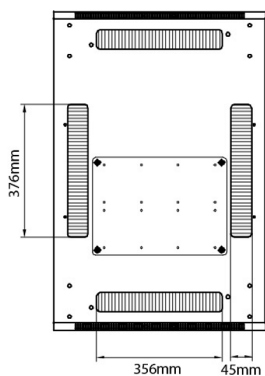

### Dessins de produits

Front

Side

Rear

Roof

Base

#### Base Cut Out Dimensions

380 mm Wide  
by  
276 mm Deep (600 mm deep rack)  
476 mm Deep (800 mm deep rack)  
676 mm Deep (1000 mm deep rack)