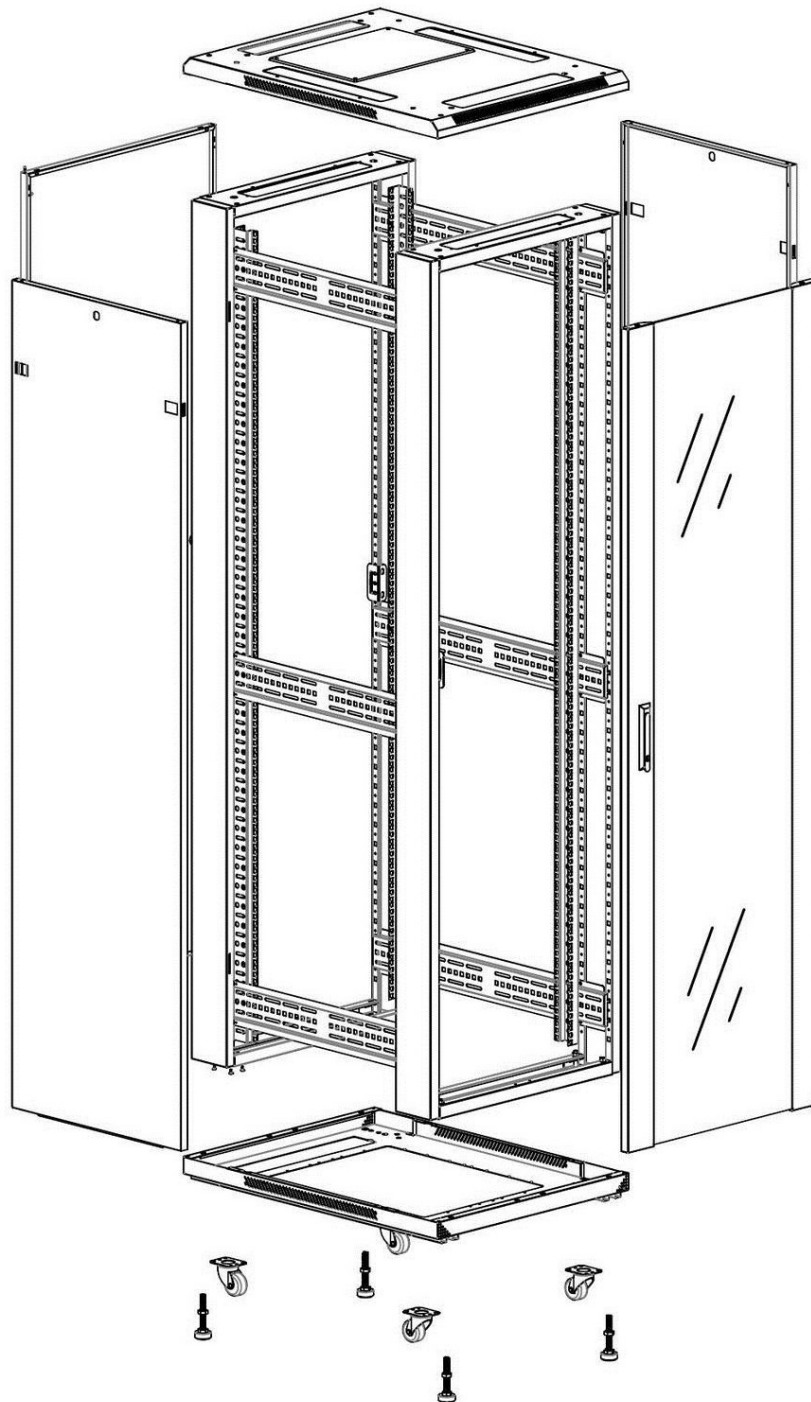

Environ CR600 33U Rack 600x600mm Glass (F)
Steel (R) B/Panels No/Mgmt Black

Item Code: 542-3366-GSBN-BK

excel
without compromise.

Exploded view