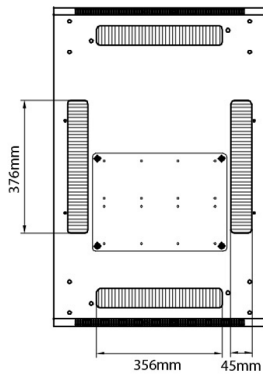

Environ CR600 33U Rack 600x600mm Glass (F)
Steel (R) B/Panels No/Mgmt Black

Item Code: 542-3366-GSBN-BK

Product drawings

Roof

Base Cut Out Dimensions

380 mm Wide
by
276 mm Deep (600 mm deep rack)
476 mm Deep (800 mm deep rack)
676 mm Deep (1000 mm deep rack)

Part Number Table

Part Number	Description
542-1566-GSBN-BK	Environ CR600 15U Rack 600x600mm Glass (F) Steel (R) B/Panels No/Mgmt Black
542-1566-GSBN-BK-FP	Environ CR600 15U Rack 600x600mm Glass (F) Steel (R) B/Panels No/Mgmt Black Flat Pack