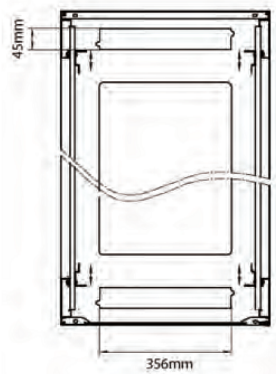

Environ CR600 33U Rack 600x600mm Glass (F) Steel (R) B/Panels No/Mgmt Black

Item Code: 542-3366-GSBN-BK

Standards

Standard	Detail
ANSI/EIA-310-E	Electronic Industries Association standard for horizontal spacing, vertical hole spacing, rack opening and front panel width
BS EN 60297-3-100:2009	Mechanical structures for electronic equipment. Dimensions of mechanical structures of the 482,6 mm (19 in) series. Basic dimensions of front panels, subracks, chassis, racks and cabinets
DIN 41494 Part 1 & 7	Panel Mounting Racks For Electronics Equipments; Racks And Panels, Dimensions; Dimensions of cabinets and suites of racks
RoHS-II/III (2011/65/EU & 2015/863): 2023	Our products, demonstrate full adherence to the regulatory stipulations of the EU Directive 2011/65/EU (RoHS-II) and its corresponding delegated directive 2015/863 (RoHS-III).
WFD: 2023	Compliant to Waste Framework Directive
SCIP: 2023	Compliant - Does Not Contain Substances of Concern In articles as such or in complex objects (Products)
POPs (EU) No 2019/1021	EU Regulation for the restriction of Persistent Organic Pollutants.

Base

Base Cut Out Dimensions

380 mm Wide
by
276 mm Deep (600 mm deep rack)
476 mm Deep (800 mm deep rack)
676 mm Deep (1000 mm deep rack)

Part Number Table

Part Number	Description
542-1566-GSBN-BK	Environ CR600 15U Rack 600x600mm Glass (F) Steel (R) B/Panels No/Mgmt Black
542-1566-GSBN-BK-FP	Environ CR600 15U Rack 600x600mm Glass (F) Steel (R) B/Panels No/Mgmt Black Flat Pack