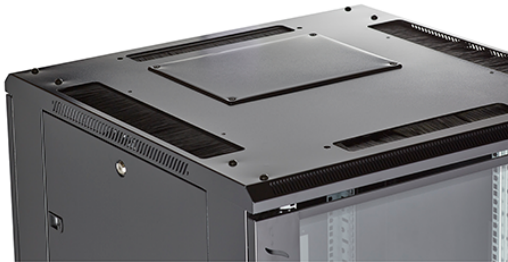

Environ CR600 33U Rack 600x600mm Glass (F)
Steel (R) B/Panels No/Mgmt Black

Item Code: 542-3366-GSBN-BK

excel
without compromise.

Product images

Four-way brush entry roof panel