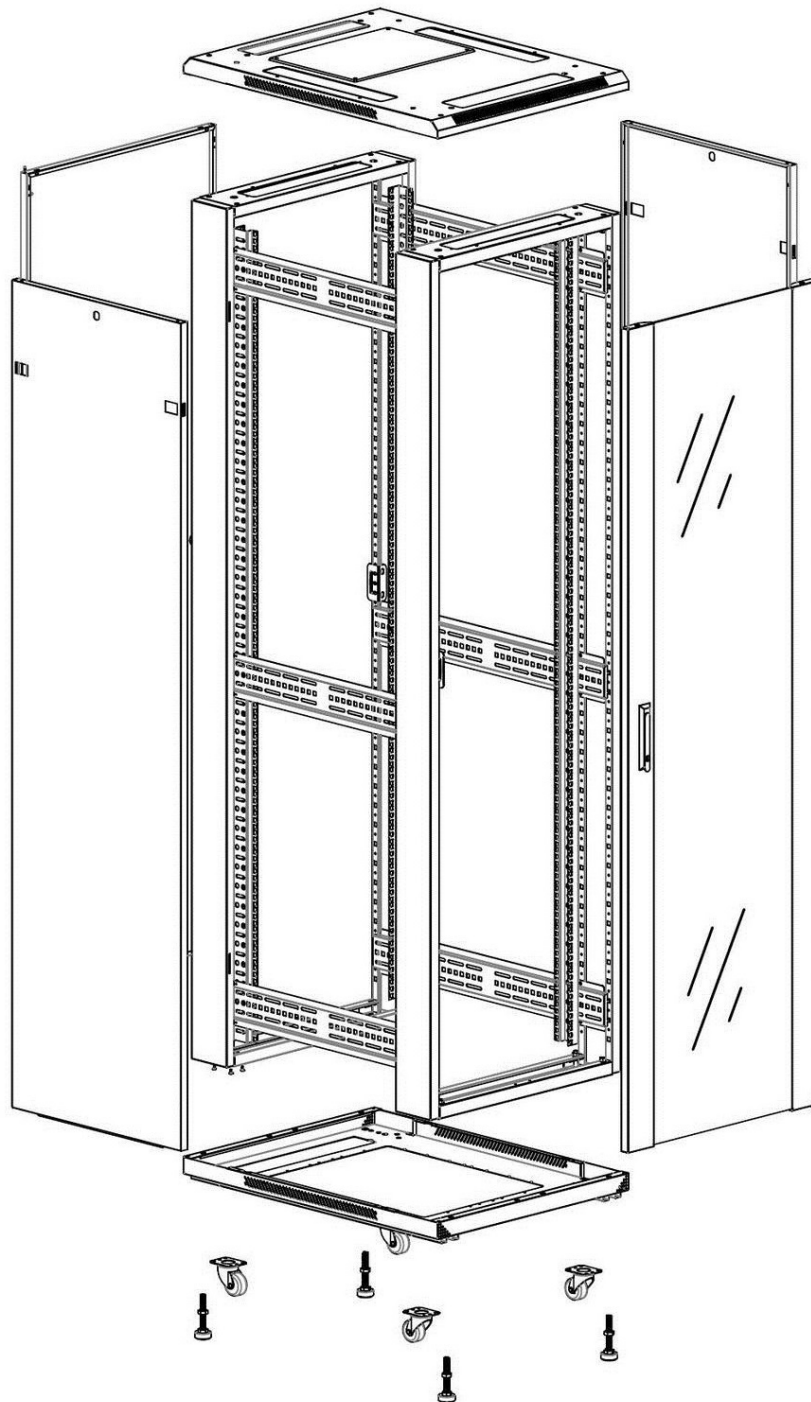

Environ CR600 33U Rack 600x600mm Glass (F)
Steel (R) B/Panels No/Mgmt Black Flat Pack

Item Code: 542-3366-GSBN-BK-FP

excel
without compromise.

Exploded view