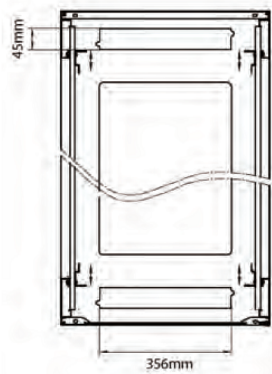

Standards

Standard	Detail
ANSI/EIA-310-E	Electronic Industries Association standard for horizontal spacing, vertical hole spacing, rack opening and front panel width
BS EN 60297-3-100:2009	Mechanical structures for electronic equipment. Dimensions of mechanical structures of the 482,6 mm (19 in) series. Basic dimensions of front panels, subracks, chassis, racks and cabinets
DIN 41494 Part 1 & 7	Panel Mounting Racks For Electronics Equipments; Racks And Panels, Dimensions; Dimensions of cabinets and suites of racks
RoHS-II/III (2011/65/EU & 2015/863): 2023	Our products, demonstrate full adherence to the regulatory stipulations of the EU Directive 2011/65/EU (RoHS-II) and its corresponding delegated directive 2015/863 (RoHS-III).
WFD: 2023	Compliant to Waste Framework Directive
SCIP: 2023	Compliant - Does Not Contain Substances of Concern In articles as such or in complex objects (Products)
POPs (EU) No 2019/1021	EU Regulation for the restriction of Persistent Organic Pollutants.

Roof

Base

Base Cut Out Dimensions

380 mm Wide
by
276 mm Deep (600 mm deep rack)
476 mm Deep (800 mm deep rack)
676 mm Deep (1000 mm deep rack)

Part Number Table

Part Number	Description
542-1566-GSBN-BK	Environ CR600 15U Rack 600x600mm Glass (F) Steel (R) B/Panels No/Mgmt Black
542-1566-GSBN-BK-FP	Environ CR600 15U Rack 600x600mm Glass (F) Steel (R) B/Panels No/Mgmt Black Flat Pack