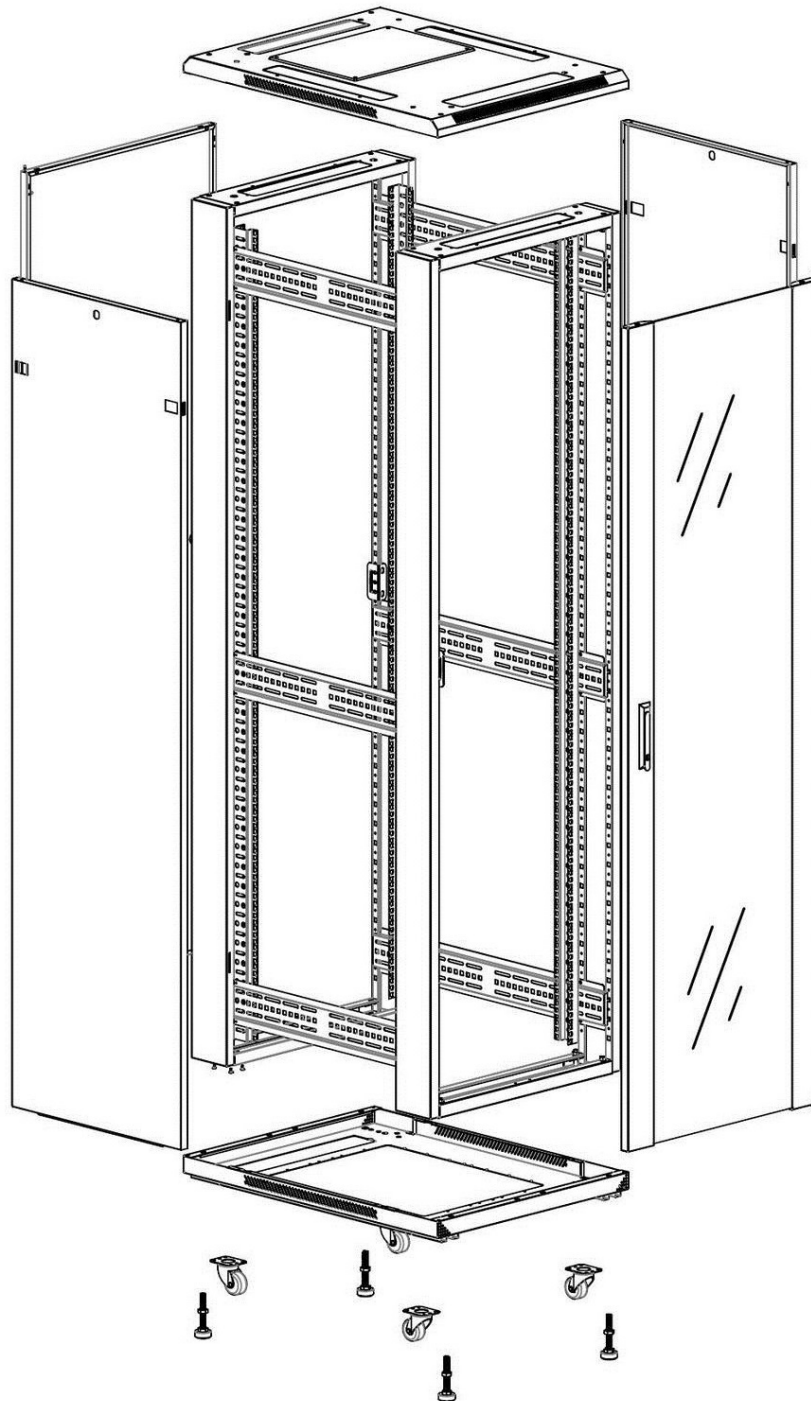

Environ CR600 33U Rack 600x600mm Glass (F) Steel (R)
B/Panels No/Mgmt Black Flat Pack

Part Code: 542-3366-GSBN-BK-FP

sales@excel-networking.com
excel-networking.com

Exploded view