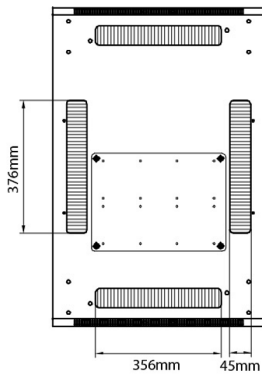

Additional specifications

Features	Values
Material	SPCC Cold Rolled Steel
19" Rails	2.0 mm thick
Side Panels	1.0 mm thick
Other	1.2 mm thick
Front door	Swing handle cam lock
Rear door	Barrel lock
Side panels lock	Single point barrel lock
Jacking feet additional height	50-80 mm
Castors additional height	70 mm

Standards

Standard	Detail
ANSI/EIA-310-E	Electronic Industries Association standard for horizontal spacing, vertical hole spacing, rack opening and front panel width
BS EN 60297-3-100:2009	Mechanical structures for electronic equipment. Dimensions of mechanical structures of the 482,6 mm (19 in) series. Basic dimensions of front panels, subracks, chassis, racks and cabinets
DIN 41494 Part 1 & 7	Panel Mounting Racks For Electronics Equipments; Racks And Panels, Dimensions; Dimensions of cabinets and suites of racks
RoHS-II/III (2011/65/EU & 2015/863): 2023	Our products, demonstrate full adherence to the regulatory stipulations of the EU Directive 2011/65/EU (RoHS-II) and its corresponding delegated directive 2015/863 (RoHS-III).
WFD: 2023	Compliant to Waste Framework Directive
SCIP: 2023	Compliant - Does Not Contain Substances of Concern In articles as such or in complex objects (Products)
POPs (EU) No 2019/1021	EU Regulation for the restriction of Persistent Organic Pollutants.

Roof

Base

Base Cut Out Dimensions

380 mm Wide
by
276 mm Deep (600 mm deep rack)
476 mm Deep (800 mm deep rack)
676 mm Deep (1000 mm deep rack)

Part Number Table

Part Number	Description
542-1566-GSBN-BK	Environ CR600 15U Rack 600x600mm Glass (F) Steel (R) B/Panels No/Mgmt Black
542-1566-GSBN-BK-FP	Environ CR600 15U Rack 600x600mm Glass (F) Steel (R) B/Panels No/Mgmt Black Flat Pack