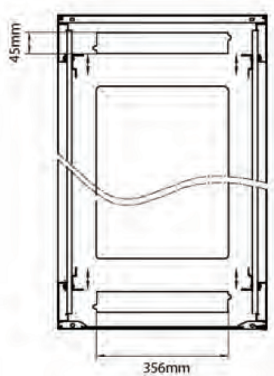

### Dessins de produits

Front

Side

Rear

Roof

Base

#### Base Cut Out Dimensions

380 mm Wide  
by  
276 mm Deep (600 mm deep rack)  
476 mm Deep (800 mm deep rack)  
676 mm Deep (1000 mm deep rack)