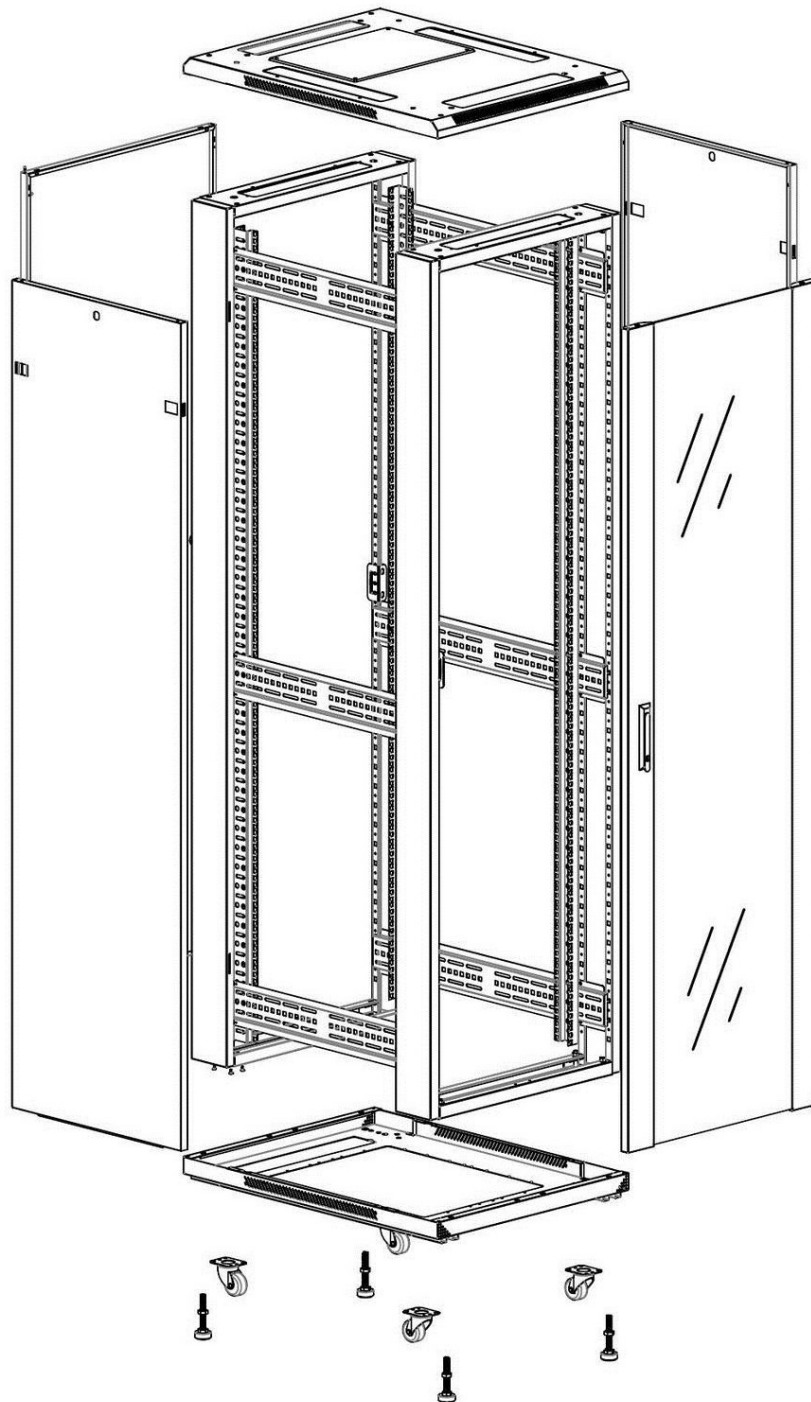

Environ CR600 33U Rack 600x600mm Glass (F)
Steel (R) B/Panels No/Mgmt Grey White Flat Pack

Item Code: 542-3366-GSBN-GW-FP

excel
without compromise.

Exploded view