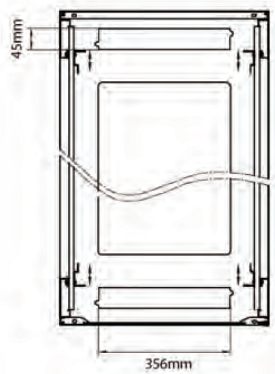

Standards

Standard	Detail
ANSI/EIA-310-E	Electronic Industries Association standard for horizontal spacing, vertical hole spacing, rack opening and front panel width
BS EN 60297-3-100:2009	Mechanical structures for electronic equipment. Dimensions of mechanical structures of the 482,6 mm (19 in) series. Basic dimensions of front panels, subracks, chassis, racks and cabinets
DIN 41494 Part 1 & 7	Panel Mounting Racks For Electronics Equipments; Racks And Panels, Dimensions; Dimensions of cabinets and suites of racks
RoHS-II/III (2011/65/EU & 2015/863): 2023	Our products, demonstrate full adherence to the regulatory stipulations of the EU Directive 2011/65/EU (RoHS-II) and its corresponding delegated directive 2015/863 (RoHS-III).
WFD: 2023	Compliant to Waste Framework Directive
SCIP: 2023	Compliant - Does Not Contain Substances of Concern In articles as such or in complex objects (Products)
POPs (EU) No 2019/1021	EU Regulation for the restriction of Persistent Organic Pollutants.

Roof

Base

Base Cut Out Dimensions

380 mm Wide
by
276 mm Deep (600 mm deep rack)
476 mm Deep (800 mm deep rack)
676 mm Deep (1000 mm deep rack)

Part Number Table

Part Number	Description
542-1566-GSBN-BK	Environ CR600 15U Rack 600x600mm Glass (F) Steel (R) B/Panels No/Mgmt Black
542-1566-GSBN-BK-FP	Environ CR600 15U Rack 600x600mm Glass (F) Steel (R) B/Panels No/Mgmt Black Flat Pack