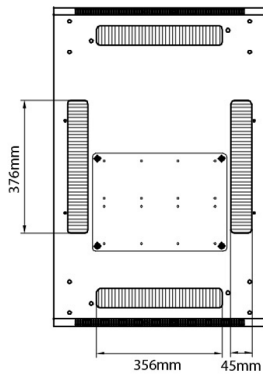

Standards

Standard	Detail
ANSI/EIA-310-E	Electronic Industries Association standard for horizontal spacing, vertical hole spacing, rack opening and front panel width
BS EN 60297-3-100:2009	Mechanical structures for electronic equipment. Dimensions of mechanical structures of the 482,6 mm (19 in) series. Basic dimensions of front panels, subracks, chassis, racks and cabinets
DIN 41494 Part 1 & 7	Panel Mounting Racks For Electronics Equipments; Racks And Panels, Dimensions; Dimensions of cabinets and suites of racks
RoHS-II/III (2011/65/EU & 2015/863): 2023	Our products, demonstrate full adherence to the regulatory stipulations of the EU Directive 2011/65/EU (RoHS-II) and its corresponding delegated directive 2015/863 (RoHS-III).
WFD: 2023	Compliant to Waste Framework Directive
SCIP: 2023	Compliant - Does Not Contain Substances of Concern In articles as such or in complex objects (Products)
POPs (EU) No 2019/1021	EU Regulation for the restriction of Persistent Organic Pollutants.

excel
without compromise.

Exploded view

Environ CR600 33U Rack 600x600mm Glass (F)
Steel (R) B/Panels No/Mgmt Grey White Flat Pack

Item Code: 542-3366-GSBN-GW-FP

Product drawings

Front

Side

Rear

Roof

Base

Base Cut Out Dimensions

380 mm Wide
by
276 mm Deep (600 mm deep rack)
476 mm Deep (800 mm deep rack)
676 mm Deep (1000 mm deep rack)

Part Number Table

Part Number	Description
542-1566-GSBN-BK	Environ CR600 15U Rack 600x600mm Glass (F) Steel (R) B/Panels No/Mgmt Black
542-1566-GSBN-BK-FP	Environ CR600 15U Rack 600x600mm Glass (F) Steel (R) B/Panels No/Mgmt Black Flat Pack