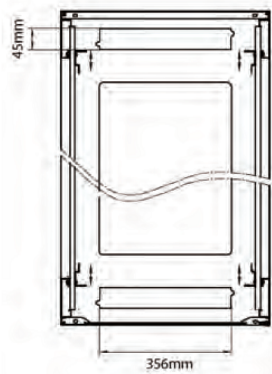

### Dessins de produits

Front

Side

Rear

Roof

Base

#### Base Cut Out Dimensions

380 mm Wide  
by  
276 mm Deep (600 mm deep rack)  
476 mm Deep (800 mm deep rack)  
676 mm Deep (1000 mm deep rack)