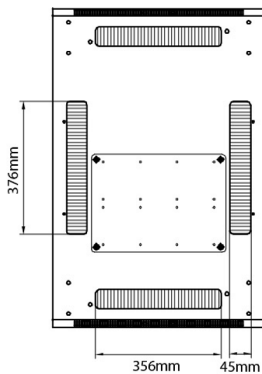

Standards

Standard	Detail
ANSI/EIA-310-E	Electronic Industries Association standard for horizontal spacing, vertical hole spacing, rack opening and front panel width
BS EN 60297-3-100:2009	Mechanical structures for electronic equipment. Dimensions of mechanical structures of the 482,6 mm (19 in) series. Basic dimensions of front panels, subracks, chassis, racks and cabinets

Exploded view

Environ CR600 33U Rack 600x800mm Glass (F) Steel (R) B/Panels No/Mgmt Black

Part Code: 542-3368-GSBN-BK

sales@excel-networking.com
excel-networking.com

Product drawings

Front

Side

Rear

Roof

Base

Base Cut Out Dimensions

380 mm Wide
by
276 mm Deep (600 mm deep rack)
476 mm Deep (800 mm deep rack)
676 mm Deep (1000 mm deep rack)

Environ CR600 33U Rack 600x800mm Glass (F) Steel (R) B/Panels No/Mgmt Black