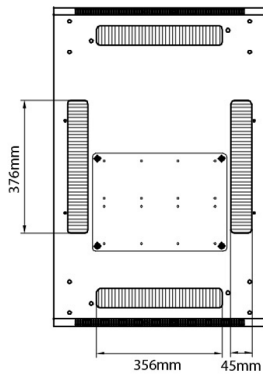

Environ CR600 33U Rack 600x800mm Glass (F)
Steel (R) B/Panels No/Mgmt Black

Item Code: 542-3368-GSBN-BK

Product drawings

Roof

Base Cut Out Dimensions

380 mm Wide
by
276 mm Deep (600 mm deep rack)
476 mm Deep (800 mm deep rack)
676 mm Deep (1000 mm deep rack)

Part Number Table

Part Number	Description
542-1566-GSBN-BK	Environ CR600 15U Rack 600x600mm Glass (F) Steel (R) B/Panels No/Mgmt Black
542-1566-GSBN-BK-FP	Environ CR600 15U Rack 600x600mm Glass (F) Steel (R) B/Panels No/Mgmt Black Flat Pack