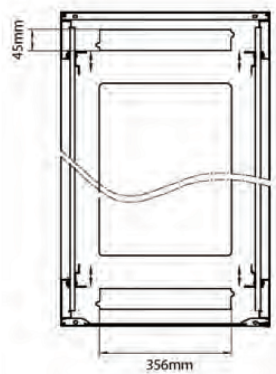

Exploded view

Environ CR600 33U Rack 600x800mm Glass (F) Steel (R) B/Panels No/Mgmt Black

Part Code: 542-3368-GSBN-BK

sales@excel-networking.com
excel-networking.com

Product drawings

Front

Side

Rear

Roof

Base

Base Cut Out Dimensions

380 mm Wide
by
276 mm Deep (600 mm deep rack)
476 mm Deep (800 mm deep rack)
676 mm Deep (1000 mm deep rack)

Environ CR600 33U Rack 600x800mm Glass (F) Steel (R) B/Panels No/Mgmt Black