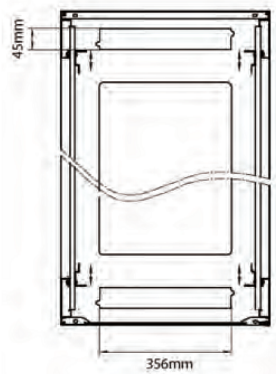

Environ CR600 33U Rack 600x800mm Glass (F) Steel (R) B/Panels No/Mgmt Black

Item Code: 542-3368-GSBN-BK

Standards

Standard	Detail
ANSI/EIA-310-E	Electronic Industries Association standard for horizontal spacing, vertical hole spacing, rack opening and front panel width
BS EN 60297-3-100:2009	Mechanical structures for electronic equipment. Dimensions of mechanical structures of the 482,6 mm (19 in) series. Basic dimensions of front panels, subracks, chassis, racks and cabinets
DIN 41494 Part 1 & 7	Panel Mounting Racks For Electronics Equipments; Racks And Panels, Dimensions; Dimensions of cabinets and suites of racks
RoHS-II/III (2011/65/EU & 2015/863): 2023	Our products, demonstrate full adherence to the regulatory stipulations of the EU Directive 2011/65/EU (RoHS-II) and its corresponding delegated directive 2015/863 (RoHS-III).
WFD: 2023	Compliant to Waste Framework Directive
SCIP: 2023	Compliant - Does Not Contain Substances of Concern In articles as such or in complex objects (Products)
POPs (EU) No 2019/1021	EU Regulation for the restriction of Persistent Organic Pollutants.

Base

Base Cut Out Dimensions

380 mm Wide
by
276 mm Deep (600 mm deep rack)
476 mm Deep (800 mm deep rack)
676 mm Deep (1000 mm deep rack)

Part Number Table

Part Number	Description
542-1566-GSBN-BK	Environ CR600 15U Rack 600x600mm Glass (F) Steel (R) B/Panels No/Mgmt Black
542-1566-GSBN-BK-FP	Environ CR600 15U Rack 600x600mm Glass (F) Steel (R) B/Panels No/Mgmt Black Flat Pack