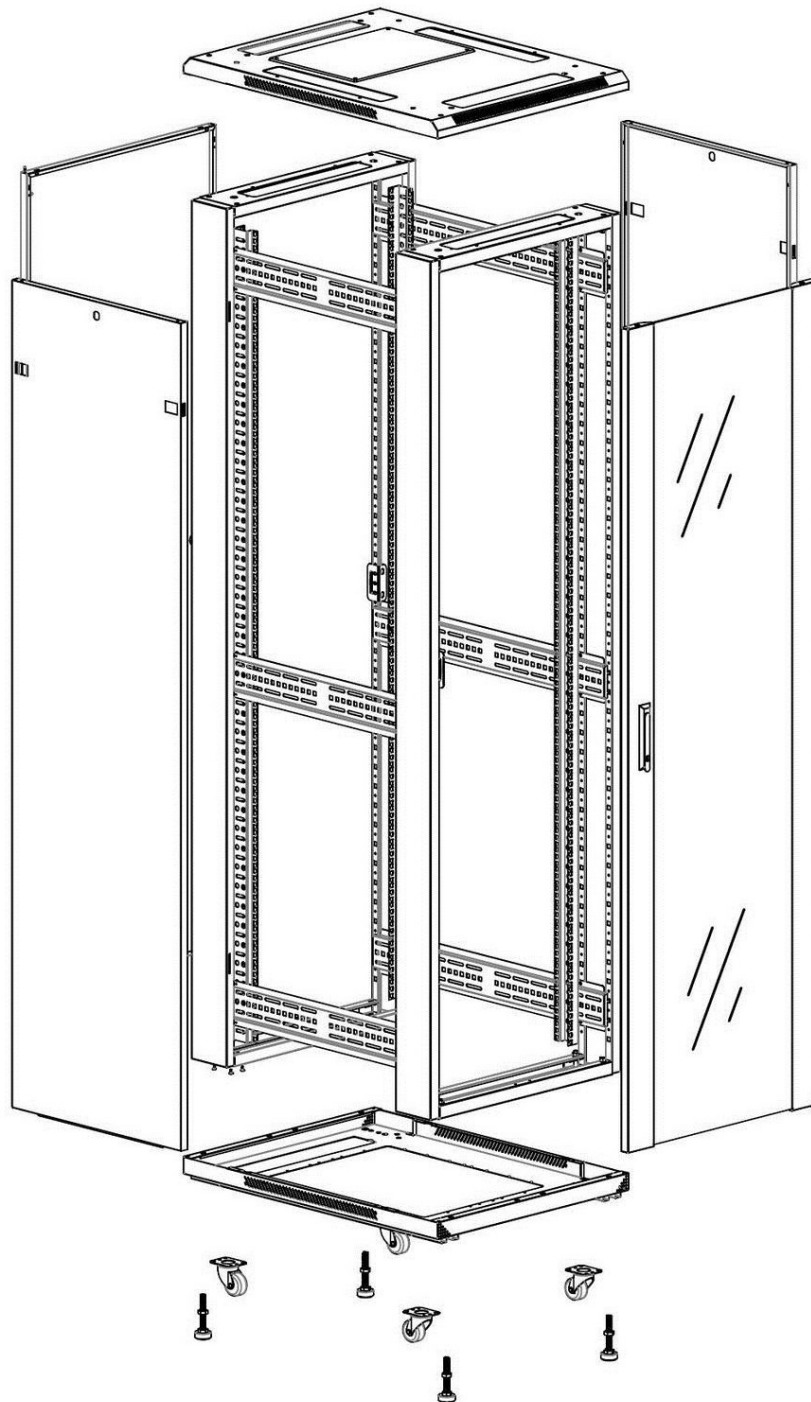

Environ CR600 33U Rack 600x800mm Glass (F)
Steel (R) B/Panels No/Mgmt Black

Item Code: 542-3368-GSBN-BK

excel
without compromise.

Exploded view