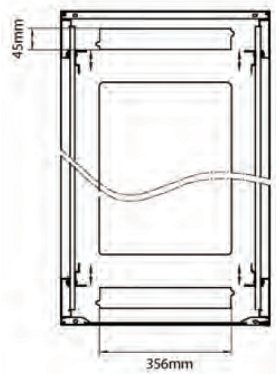

Standards

Standard	Detail
ANSI/EIA-310-E	Electronic Industries Association standard for horizontal spacing, vertical hole spacing, rack opening and front panel width
BS EN 60297-3-100:2009	Mechanical structures for electronic equipment. Dimensions of mechanical structures of the 482,6 mm (19 in) series. Basic dimensions of front panels, subracks, chassis, racks and cabinets
DIN 41494 Part 1 & 7	Panel Mounting Racks For Electronics Equipments; Racks And Panels, Dimensions; Dimensions of cabinets and suites of racks
RoHS-II/III (2011/65/EU & 2015/863): 2023	Our products, demonstrate full adherence to the regulatory stipulations of the EU Directive 2011/65/EU (RoHS-II) and its corresponding delegated directive 2015/863 (RoHS-III).
WFD: 2023	Compliant to Waste Framework Directive
SCIP: 2023	Compliant - Does Not Contain Substances of Concern In articles as such or in complex objects (Products)
POPs (EU) No 2019/1021	EU Regulation for the restriction of Persistent Organic Pollutants.

excel
without compromise.

Exploded view

Environ CR600 33U Rack 600x800mm Glass (F)
Steel (R) B/Panels No/Mgmt Black Flat Pack

Item Code: 542-3368-GSBN-BK-FP

Product drawings

Front

Side

Rear

Roof

Base

Base Cut Out Dimensions

380 mm Wide
by
276 mm Deep (600 mm deep rack)
476 mm Deep (800 mm deep rack)
676 mm Deep (1000 mm deep rack)

Part Number Table

Part Number	Description
542-1566-GSBN-BK	Environ CR600 15U Rack 600x600mm Glass (F) Steel (R) B/Panels No/Mgmt Black
542-1566-GSBN-BK-FP	Environ CR600 15U Rack 600x600mm Glass (F) Steel (R) B/Panels No/Mgmt Black Flat Pack