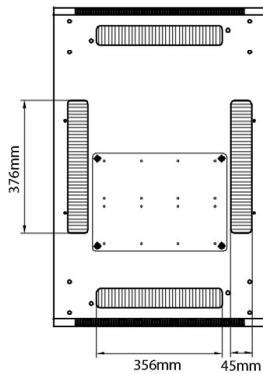

Standards

Standard	Detail
ANSI/EIA-310-E	Electronic Industries Association standard for horizontal spacing, vertical hole spacing, rack opening and front panel width
BS EN 60297-3-100:2009	Mechanical structures for electronic equipment. Dimensions of mechanical structures of the 482,6 mm (19 in) series. Basic dimensions of front panels, subracks, chassis, racks and cabinets
DIN 41494 Part 1 & 7	Panel Mounting Racks For Electronics Equipments; Racks And Panels, Dimensions; Dimensions of cabinets and suites of racks
RoHS-II/III (2011/65/EU & 2015/863): 2023	Our products, demonstrate full adherence to the regulatory stipulations of the EU Directive 2011/65/EU (RoHS-II) and its corresponding delegated directive 2015/863 (RoHS-III).
WFD: 2023	Compliant to Waste Framework Directive
SCIP: 2023	Compliant - Does Not Contain Substances of Concern In articles as such or in complex objects (Products)
POPs (EU) No 2019/1021	EU Regulation for the restriction of Persistent Organic Pollutants.

excel
without compromise.

Exploded view

Environ CR600 33U Rack 600x800mm Glass (F)
Steel (R) B/Panels No/Mgmt Black Flat Pack

Item Code: 542-3368-GSBN-BK-FP

Product drawings

Front

Side

Rear

Roof

Base

Base Cut Out Dimensions

380 mm Wide
by
276 mm Deep (600 mm deep rack)
476 mm Deep (800 mm deep rack)
676 mm Deep (1000 mm deep rack)

Part Number Table

Part Number	Description
542-1566-GSBN-BK	Environ CR600 15U Rack 600x600mm Glass (F) Steel (R) B/Panels No/Mgmt Black
542-1566-GSBN-BK-FP	Environ CR600 15U Rack 600x600mm Glass (F) Steel (R) B/Panels No/Mgmt Black Flat Pack