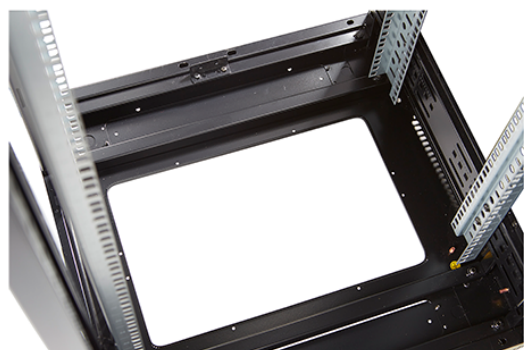

### Product images

Four-way brush entry roof panel

Quick-slam latch side panels

Swing handle glass front door

Steel rear door

Large base entry

U height profile markings

Environ CR600 33U Rack 600x800mm Glass (F)  
Steel (R) B/Panels No/Mgmt Grey White