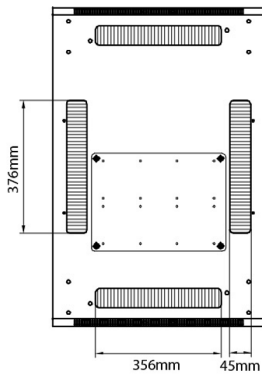

## Standards

Standard	Detail
ANSI/EIA-310-E	Electronic Industries Association standard for horizontal spacing, vertical hole spacing, rack opening and front panel width
BS EN 60297-3-100:2009	Mechanical structures for electronic equipment. Dimensions of mechanical structures of the 482,6 mm (19 in) series. Basic dimensions of front panels, subracks, chassis, racks and cabinets
DIN 41494 Part 1 & 7	Panel Mounting Racks For Electronics Equipments; Racks And Panels, Dimensions; Dimensions of cabinets and suites of racks
RoHS-II/III (2011/65/EU & 2015/863): 2023	Our products, demonstrate full adherence to the regulatory stipulations of the EU Directive 2011/65/EU (RoHS-II) and its corresponding delegated directive 2015/863 (RoHS-III).
WFD: 2023	Compliant to Waste Framework Directive
SCIP: 2023	Compliant - Does Not Contain Substances of Concern In articles as such or in complex objects (Products)
POPs (EU) No 2019/1021	EU Regulation for the restriction of Persistent Organic Pollutants.

Front

Side

Rear

Roof

Base

Base Cut Out Dimensions

380 mm Wide  
by  
276 mm Deep (600 mm deep rack)  
476 mm Deep (800 mm deep rack)  
676 mm Deep (1000 mm deep rack)

Part Number Table