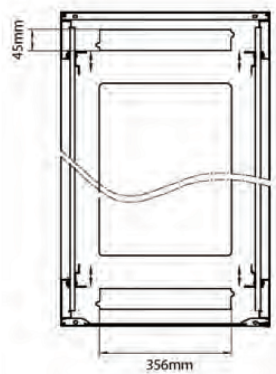

sales@excel-networking.com
excel-networking.com

Product drawings

Front

Side

Rear

Roof

Base

Base Cut Out Dimensions

380 mm Wide
by
276 mm Deep (600 mm deep rack)
476 mm Deep (800 mm deep rack)
676 mm Deep (1000 mm deep rack)

Environ CR600 33U Rack 600x800mm Glass (F) Steel (R) B/Panels No/Mgmt Grey White Flat Pack

Part Code: 542-3368-GSBN-GW-FP