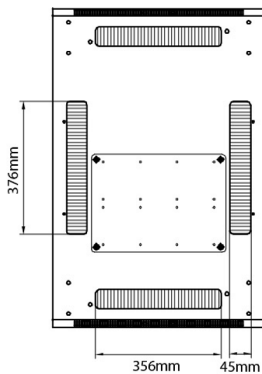

sales@excel-networking.com
excel-networking.com

Product drawings

Front

Side

Rear

Roof

Base

Base Cut Out Dimensions

380 mm Wide
by
276 mm Deep (600 mm deep rack)
476 mm Deep (800 mm deep rack)
676 mm Deep (1000 mm deep rack)

Environ CR600 33U Rack 600x800mm Glass (F) Steel (R) B/Panels No/Mgmt Grey White Flat Pack

Part Code: 542-3368-GSBN-GW-FP