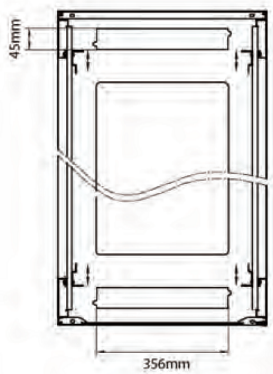

Standards

Standard	Detail
ANSI/EIA-310-E	Electronic Industries Association standard for horizontal spacing, vertical hole spacing, rack opening and front panel width
BS EN 60297-3-100:2009	Mechanical structures for electronic equipment. Dimensions of mechanical structures of the 482,6 mm (19 in) series. Basic dimensions of front panels, subracks, chassis, racks and cabinets
DIN 41494 Part 1 & 7	Panel Mounting Racks For Electronics Equipments; Racks And Panels, Dimensions; Dimensions of cabinets and suites of racks
RoHS-II/III (2011/65/EU & 2015/863): 2023	Our products, demonstrate full adherence to the regulatory stipulations of the EU Directive 2011/65/EU (RoHS-II) and its corresponding delegated directive 2015/863 (RoHS-III).
WFD: 2023	Compliant to Waste Framework Directive
SCIP: 2023	Compliant - Does Not Contain Substances of Concern In articles as such or in complex objects (Products)
POPs (EU) No 2019/1021	EU Regulation for the restriction of Persistent Organic Pollutants.

excel
without compromise.

Exploded view

Product drawings

Front

Side

Rear

Roof

Base

Base Cut Out Dimensions

380 mm Wide
by
276 mm Deep (600 mm deep rack)
476 mm Deep (800 mm deep rack)
676 mm Deep (1000 mm deep rack)

Part Number Table

Part Number	Description
542-1566-GSBN-BK	Environ CR600 15U Rack 600x600mm Glass (F) Steel (R) B/Panels No/Mgmt Black
542-1566-GSBN-BK-FP	Environ CR600 15U Rack 600x600mm Glass (F) Steel (R) B/Panels No/Mgmt Black Flat Pack