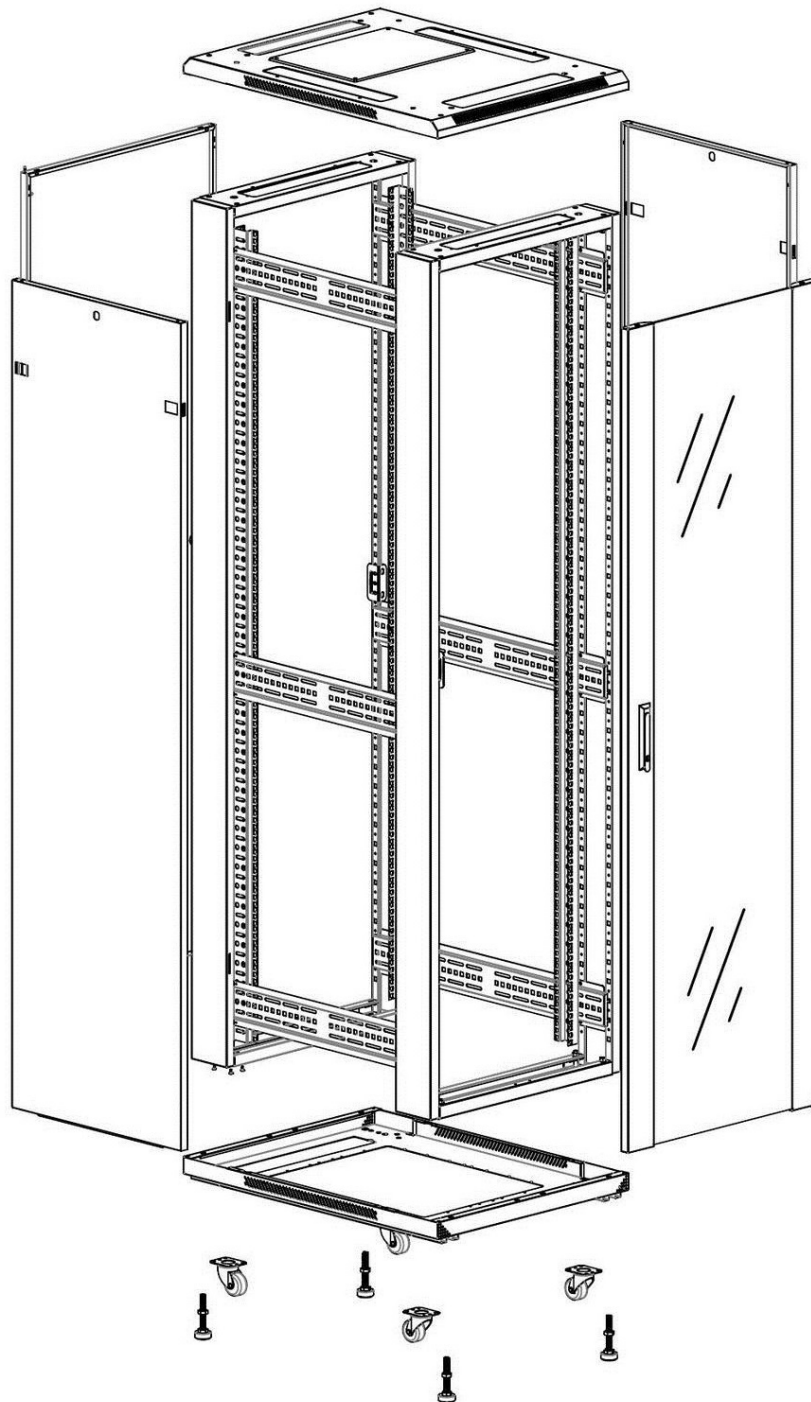

Swing handle glass front door

Steel rear door

Large base entry

U height profile markings

Environ CR600 33U Rack 600x800mm Glass (F)
Steel (R) B/Panels No/Mgmt Grey White Flat Pack

Item Code: 542-3368-GSBN-GW-FP

excel
without compromise.

Exploded view

Product drawings

Front

Side

Rear

Roof

Base