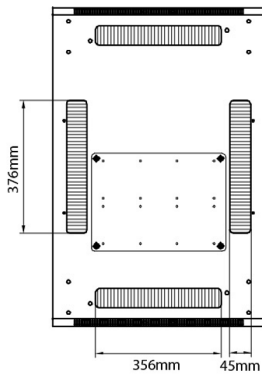

Standards

Standard	Detail
ANSI/EIA-310-E	Electronic Industries Association standard for horizontal spacing, vertical hole spacing, rack opening and front panel width
BS EN 60297-3-100:2009	Mechanical structures for electronic equipment. Dimensions of mechanical structures of the 482,6 mm (19 in) series. Basic dimensions of front panels, subracks, chassis, racks and cabinets
DIN 41494 Part 1 & 7	Panel Mounting Racks For Electronics Equipments; Racks And Panels, Dimensions; Dimensions of cabinets and suites of racks
RoHS-II/III (2011/65/EU & 2015/863): 2023	Our products, demonstrate full adherence to the regulatory stipulations of the EU Directive 2011/65/EU (RoHS-II) and its corresponding delegated directive 2015/863 (RoHS-III).
WFD: 2023	Compliant to Waste Framework Directive
SCIP: 2023	Compliant - Does Not Contain Substances of Concern In articles as such or in complex objects (Products)
POPs (EU) No 2019/1021	EU Regulation for the restriction of Persistent Organic Pollutants.

excel
without compromise.

Exploded view

Product drawings

Front

Side

Rear

Roof

Base

Base Cut Out Dimensions

380 mm Wide
by
276 mm Deep (600 mm deep rack)
476 mm Deep (800 mm deep rack)
676 mm Deep (1000 mm deep rack)

Part Number Table

Part Number	Description
542-1566-GSBN-BK	Environ CR600 15U Rack 600x600mm Glass (F) Steel (R) B/Panels No/Mgmt Black
542-1566-GSBN-BK-FP	Environ CR600 15U Rack 600x600mm Glass (F) Steel (R) B/Panels No/Mgmt Black Flat Pack