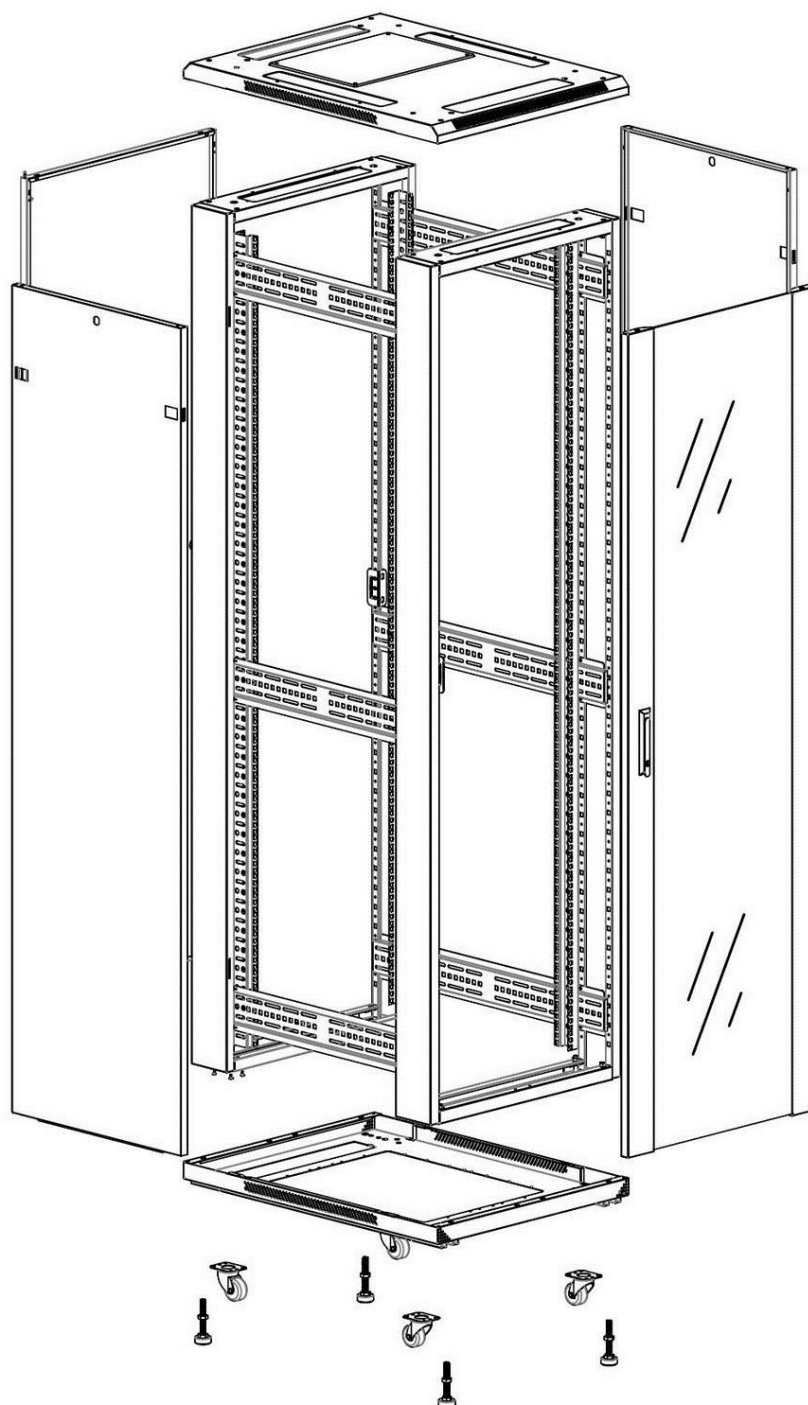

Environ CR600 33U Rack 600x800mm Glass (F) Steel (R)
B/Panels No/Mgmt Grey White Flat Pack

Part Code: 542-3368-GSBN-GW-FP

sales@excel-networking.com
excel-networking.com

Exploded view