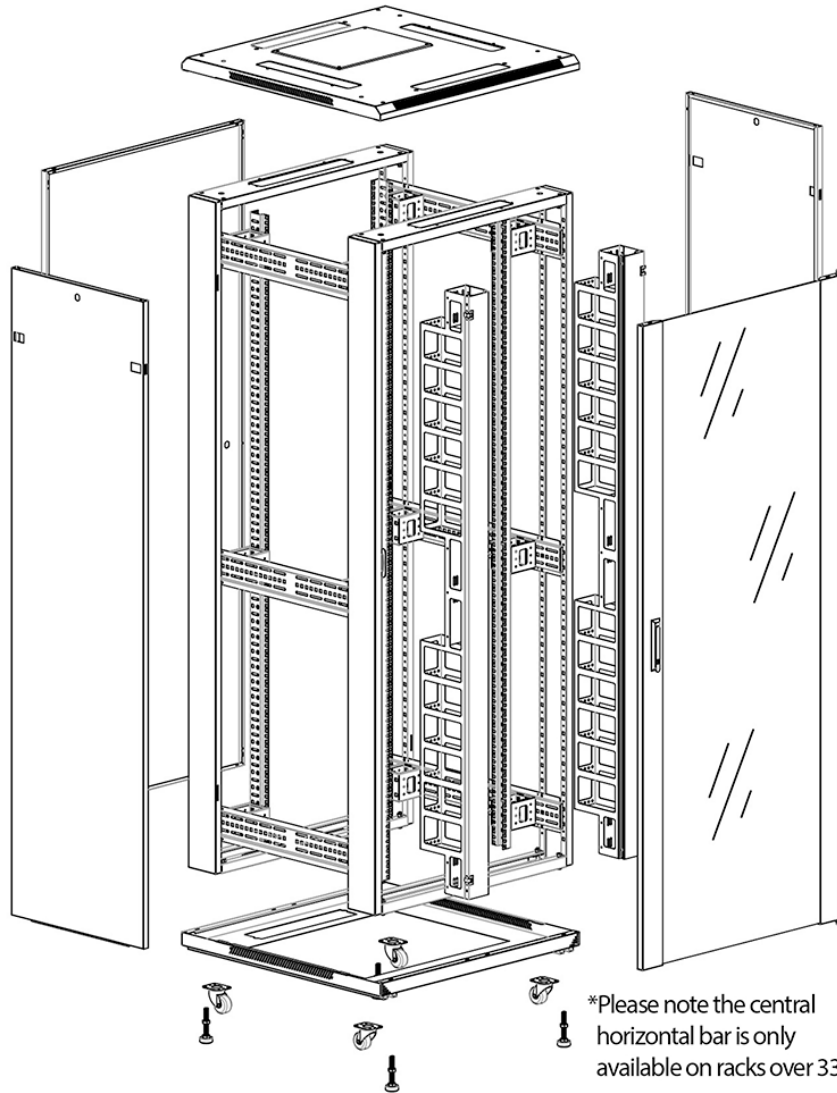

Environ CR800 33U Rack 800x1000mm Glass (F) Steel (R)
B/Panels F/Mgmt Black

Part Code: 542-33810-GSBF-BK

sales@excel-networking.com
excel-networking.com

Product drawings