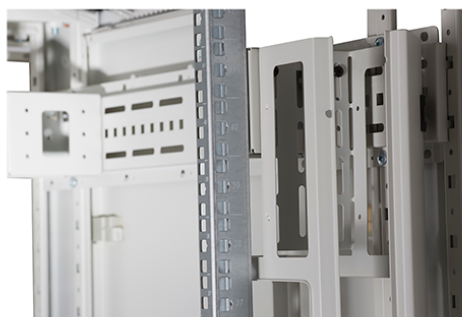

### Product images

Four-way brush entry roof panel

Quick-slam latch side panels

Swing handle glass front door

Steel rear door

Large base entry

High-density vertical cable management

Environ CR800 33U Rack 800x1000mm Glass (F) Steel (R)  
B/Panels F/Mgmt Black