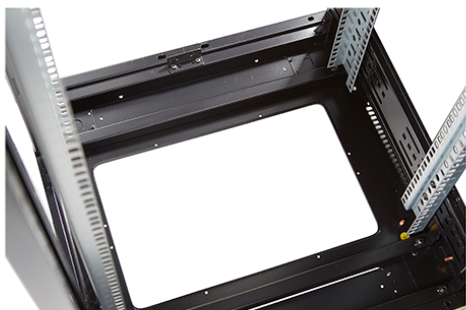

### Product images

Four-way brush entry roof panel

Quick-slam latch side panels

Swing handle glass front door

Steel rear door

Large base entry

High-density vertical cable management

Environ CR800 33U Rack 800x1000mm Glass (F) Steel (R)  
B/Panels F/Mgmt Black