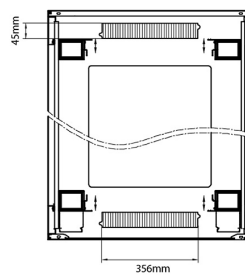

## Product drawings

Front

Side

Rear

Roof

Base

### Base Cut Out Dimensions

580 mm Wide  
by  
276 mm Deep (600 mm deep rack)  
476 mm Deep (800 mm deep rack)  
676 mm Deep (1000 mm deep rack)