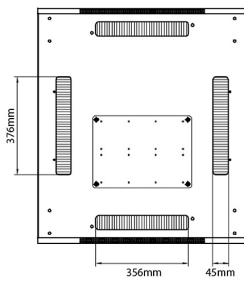

## Product drawings

Front

Side

Rear

Roof

Base

### Base Cut Out Dimensions

580 mm Wide  
by  
276 mm Deep (600 mm deep rack)  
476 mm Deep (800 mm deep rack)  
676 mm Deep (1000 mm deep rack)