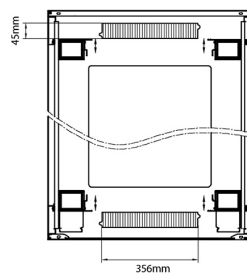

Product drawings

Front

Side

Rear

Roof

Base

Base Cut Out Dimensions

580 mm Wide
by
276 mm Deep (600 mm deep rack)
476 mm Deep (800 mm deep rack)
676 mm Deep (1000 mm deep rack)

Environ CR800 33U Rack 800x1000mm Glass (F) Steel (R) B/Panels F/Mgmt Black

Part Code: 542-33810-GSBF-BK

sales@excel-networking.com
excel-networking.com

Part Code Table

Part Code	Description
542-1588-GSBF-BK	Environ CR600 15U Rack 800x800 mm Glass (F) Steel (R) B/Panels Fr/Mgmt Black
542-2088-GSBF-BK	Environ CR800 20U Rack 800x800 mm Glass (F) Steel (R) B/Panels Fr/Mgmt Black
542-24810-GSBF-BK	Environ CR800 24U Rack 800x1000 mm Glass (F) Steel (R) B/Panels Fr/Mgmt Black
542-2486-GSBF-BK	Environ CR800 24U Rack 800x600mm Glass (F) Steel (R) B/Panels F/Mgmt Black
542-2486-GSBF-BK-FP	Environ CR800 24U Rack 800x600mm Glass (F) Steel (R) B/Panels F/Mgmt Black Flat Pack
542-2486-GSBF-GW	Environ CR800 24U Rack 800x600mm Glass (F) Steel (R) B/Panels F/Mgmt Grey White
542-2486-GSBF-GW-FP	Environ CR800 24U Rack 800x600mm Glass (F) Steel (R) B/Panels F/Mgmt Grey White Flat Pack
542-2488-GSBF-BK	Environ CR800 24U Rack 800x800mm Glass (F) Steel (R) B/Panels F/Mgmt Black
542-2488-GSBF-BK-FP	Environ CR800 24U Rack 800x800mm Glass (F) Steel (R) B/Panels F/Mgmt Black Flat Pack
542-2488-GSBF-GW	Environ CR800 24U Rack 800x800mm Glass (F) Steel (R) B/Panels F/Mgmt Grey White
542-2488-GSBF-GW-FP	Environ CR800 24U Rack 800x800mm Glass (F) Steel (R) B/Panels F/Mgmt Grey White Flat Pack
542-29810-GSBF-BK	Environ CR800 29U Rack 800x1000mm Glass (F) Steel (R) B/Panels F/Mgmt Black
542-29810-GSBF-BK-FP	Environ CR800 29U Rack 800x1000mm Glass (F) Steel (R) B/Panels F/Mgmt Black Flat Pack
542-29810-GSBF-GW	Environ CR800 29U Rack 800x1000mm Glass (F) Steel (R) B/Panels F/Mgmt Grey White