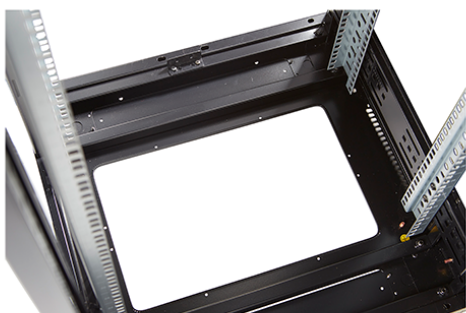

### Product images

Four-way brush entry roof panel

Quick-slam latch side panels

Swing handle glass front door

Steel rear door

Large base entry

High-density vertical cable management

Environ CR800 33U Rack 800x1000mm Glass (F)  
Steel (R) B/Panels F/Mgmt Black Flat Pack