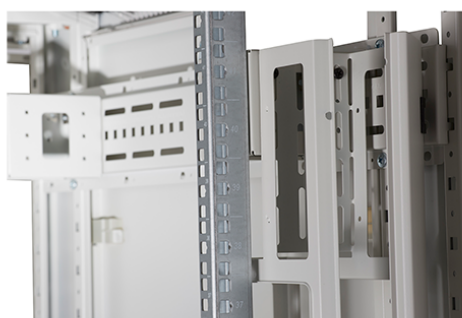

### Product images

Four-way brush entry roof panel

Quick-slam latch side panels

Swing handle glass front door

Steel rear door

Large base entry

High-density vertical cable management

Environ CR800 33U Rack 800x1000mm Glass (F)  
Steel (R) B/Panels F/Mgmt Black Flat Pack