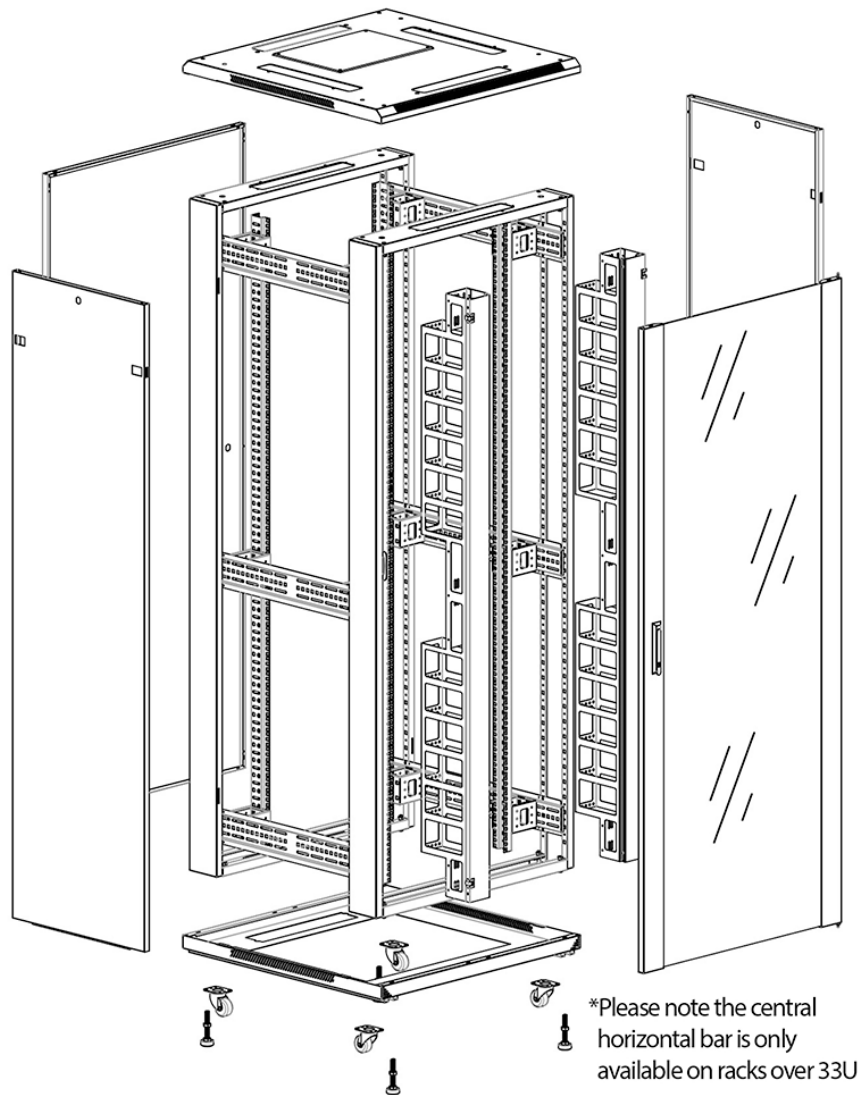

Environ CR800 33U Rack 800x1000mm Glass (F)
Steel (R) B/Panels F/Mgmt Black Flat Pack

Item Code: 542-33810-GSBF-BK-FP

excel
without compromise.

Product drawings