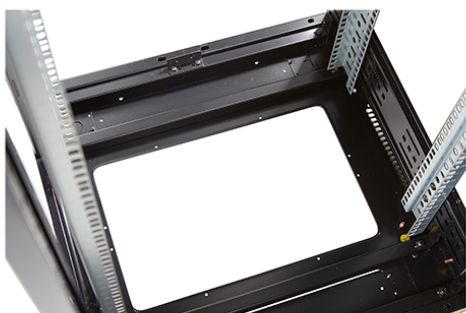

### Images du produit

Four-way brush entry roof panel

Quick-slam latch side panels

Swing handle glass front door

Steel rear door

Large base entry

High-density vertical cable management

Environ CR800 Baie 33U 800x1000mm Porte en verre (A) Porte en acier (F), Deux panneaux, Avant/M...