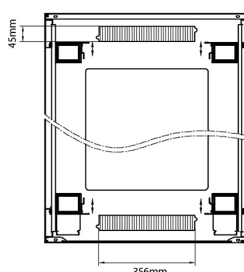

### Dessins de produits

Front

Side

Rear

Roof

Base

#### Base Cut Out Dimensions

580 mm Wide

by

276 mm Deep (600 mm deep rack)

476 mm Deep (800 mm deep rack)

676 mm Deep (1000 mm deep rack)