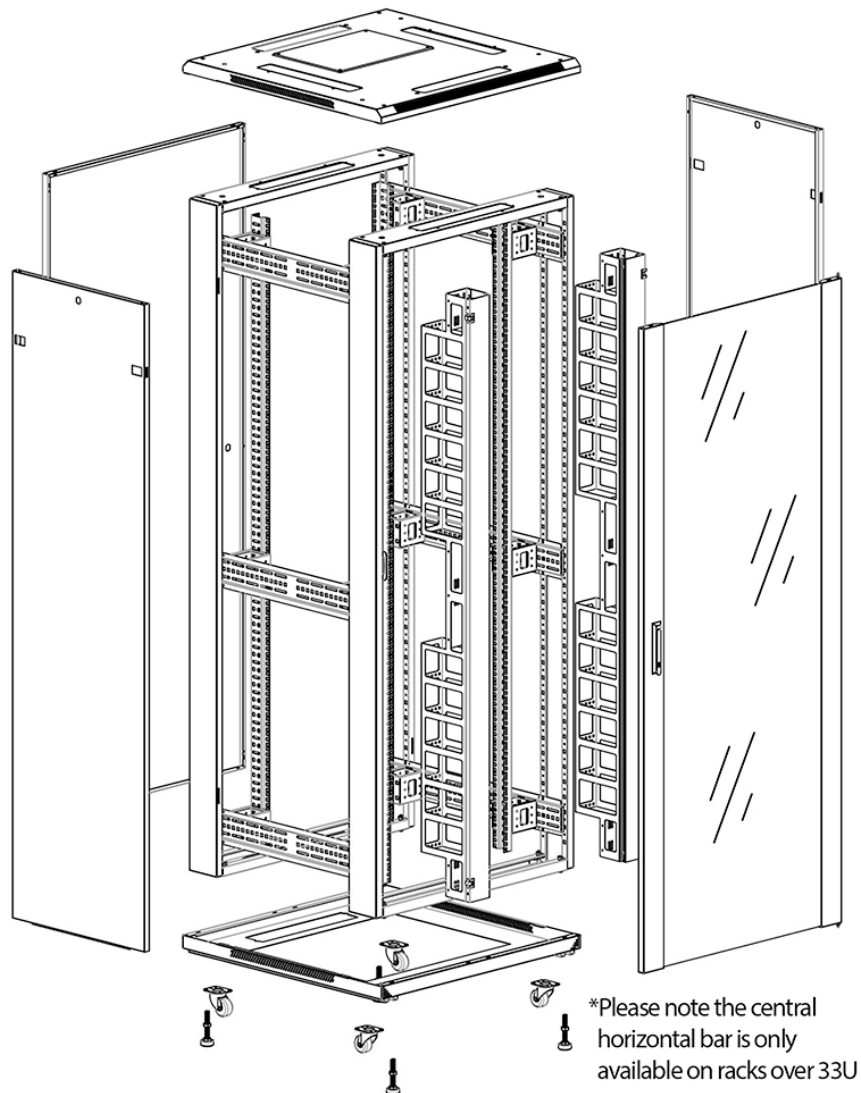

Environ CR800 Baie 33U 800x1000mm Porte en verre (A) Porte en acier (F), Deux panneaux, Avant/M...

Référence du produit: 542-33810-GSBF-BK-FP

excel
without compromise.

Dessins de produits