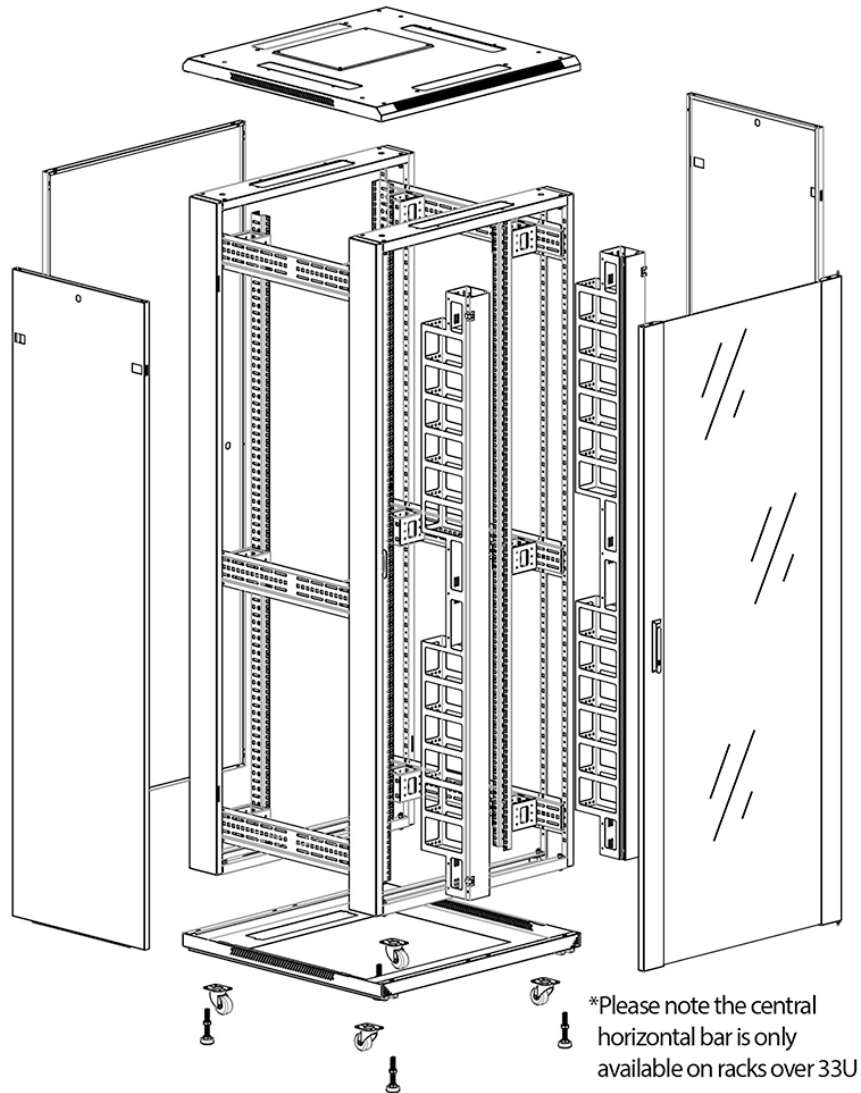

Environ CR800 Baie 33U 800x1000 mm Porte en Verre (A) Porte en Acier (F), Deux Panneaux, Avant/...

Référence du produit: 542-33810-GSBF-BK

excel
without compromise.

Dessins de produits