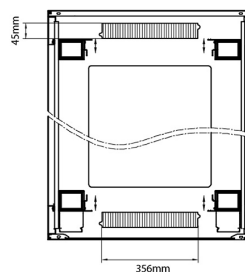

### Dessins de produits

Front

Side

Rear

Roof

Base

#### Base Cut Out Dimensions

580 mm Wide  
by  
276 mm Deep (600 mm deep rack)  
476 mm Deep (800 mm deep rack)  
676 mm Deep (1000 mm deep rack)