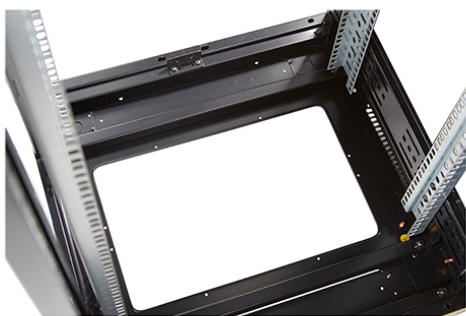

### Images du produit

Four-way brush entry roof panel

Quick-slam latch side panels

Swing handle glass front door

Steel rear door

Large base entry

High-density vertical cable management

Environ CR800 Baie 33U 800x1000 mm Porte en Verre (A) Porte en Acier (F), Deux Panneaux, Avant/...