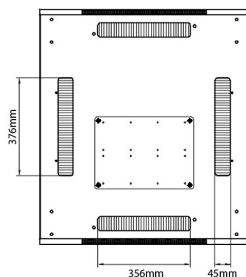

### Dessins de produits

Front

Side

Rear

Roof

Base

#### Base Cut Out Dimensions

580 mm Wide  
by  
276 mm Deep (600 mm deep rack)  
476 mm Deep (800 mm deep rack)  
676 mm Deep (1000 mm deep rack)