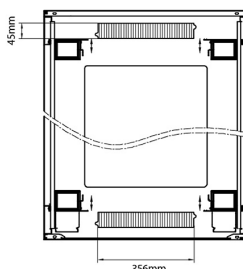

Standards

Standard	Detail
ANSI/EIA-310-E	Electronic Industries Association standard for horizontal spacing, vertical hole spacing, rack opening and front panel width
BS EN 60297-3-100:2009	Mechanical structures for electronic equipment. Dimensions of mechanical structures of the 482,6 mm (19 in) series. Basic dimensions of front panels, subracks, chassis, racks and cabinets
DIN 41494 Part 1 & 7	Panel Mounting Racks For Electronics Equipments; Racks And Panels, Dimensions; Dimensions of cabinets and suites of racks
RoHS-II/III (2011/65/EU & 2015/863): 2023	Our products, demonstrate full adherence to the regulatory stipulations of the EU Directive 2011/65/EU (RoHS-II) and its corresponding delegated directive 2015/863 (RoHS-III).
WFD: 2023	Compliant to Waste Framework Directive
SCIP: 2023	Compliant - Does Not Contain Substances of Concern In articles as such or in complex objects (Products)
POPs (EU) No 2019/1021	EU Regulation for the restriction of Persistent Organic Pollutants.

excel
without compromise.

Product drawings

Environ CR800 33U Rack 800x1000mm Glass (F)
Steel (R) B/Panels F/Mgmt Grey White

Item Code: 542-33810-GSBF-GW

Product drawings

Front

Side

Rear

Roof

Base

Base Cut Out Dimensions

580 mm Wide
by
276 mm Deep (600 mm deep rack)
476 mm Deep (800 mm deep rack)
676 mm Deep (1000 mm deep rack)

Part Number Table

Part Number	Description
542-1588-GSBF-BK	Environ CR600 15U Rack 800x800 mm Glass (F) Steel (R) B/Panels Fr/Mgmt Black
542-2088-GSBF-BK	Environ CR800 20U Rack 800x800 mm Glass (F) Steel (R) B/Panels Fr/Mgmt Black