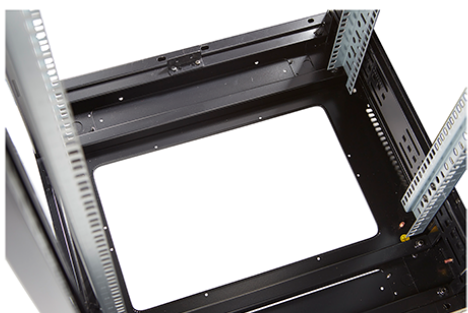

Large base entry