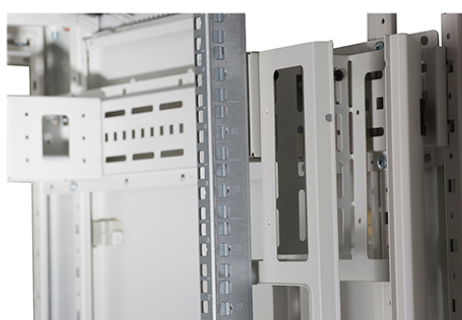

Steel rear door

High-density vertical cable management