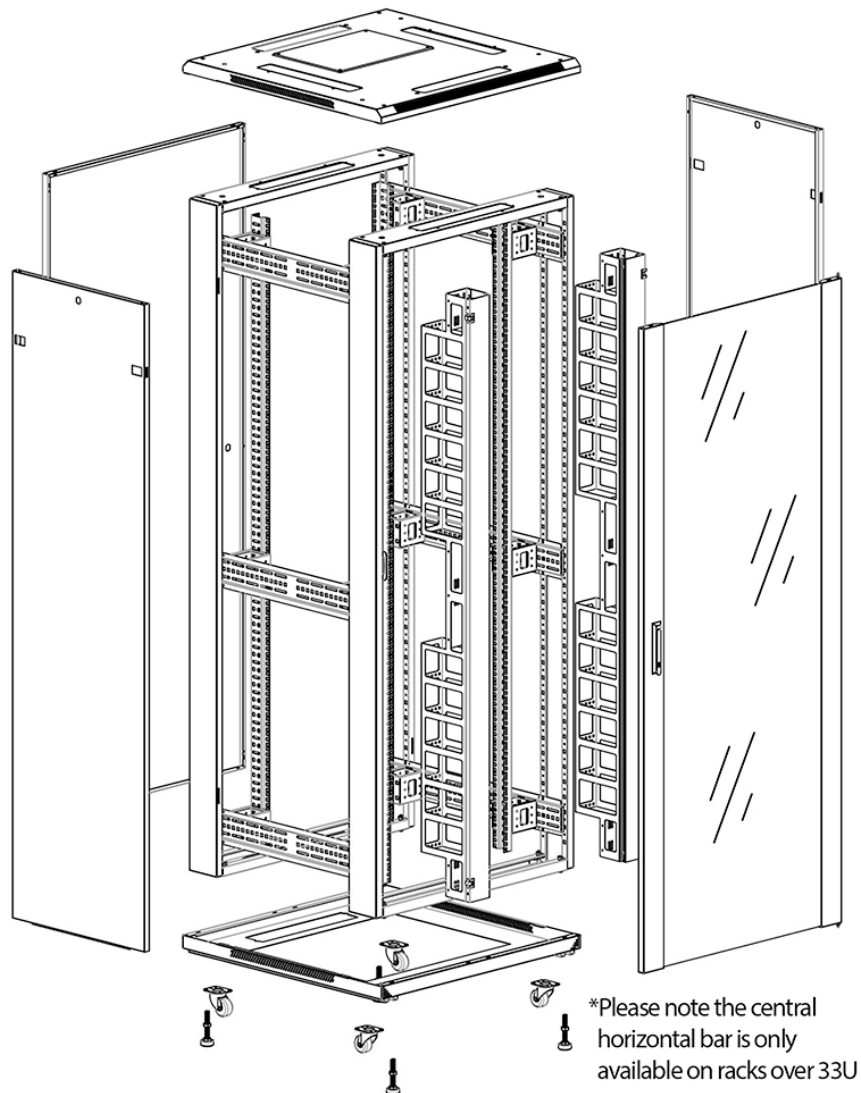

Environ CR800 33U Rack 800x1000mm Glass (F)
Steel (R) B/Panels F/Mgmt Grey White Flat Pack

Item Code: 542-33810-GSBF-GW-FP

excel
without compromise.

Product drawings