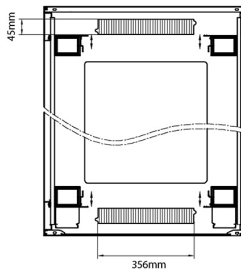

Standards

| Standard | Detail |
|---|---|
| ANSI/EIA-310-E | Electronic Industries Association standard for horizontal spacing, vertical hole spacing, rack opening and front panel width |
| BS EN 60297-3-100:2009 | Mechanical structures for electronic equipment. Dimensions of mechanical structures of the 482,6 mm (19 in) series. Basic dimensions of front panels, subracks, chassis, racks and cabinets |
| DIN 41494 Part 1 & 7 | Panel Mounting Racks For Electronics Equipments; Racks And Panels, Dimensions; Dimensions of cabinets and suites of racks |
| RoHS-II/III (2011/65/EU & 2015/863): 2023 | Our products, demonstrate full adherence to the regulatory stipulations of the EU Directive 2011/65/EU (RoHS-II) and its corresponding delegated directive 2015/863 (RoHS-III). |
| WFD: 2023 | Compliant to Waste Framework Directive |
| SCIP: 2023 | Compliant - Does Not Contain Substances of Concern In articles as such or in complex objects (Products) |
| POPs (EU) No 2019/1021 | EU Regulation for the restriction of Persistent Organic Pollutants. |

excel
without compromise.

Product drawings

Environ CR800 33U Rack 800x1000mm Glass (F)
Steel (R) B/Panels F/Mgmt Grey White Flat Pack

Item Code: 542-33810-GSBF-GW-FP

Product drawings

Front

Side

Rear

Roof

Base

Base Cut Out Dimensions

- 580 mm Wide
- by
- 276 mm Deep (600 mm deep rack)
- 476 mm Deep (800 mm deep rack)
- 676 mm Deep (1000 mm deep rack)

Part Number Table

| Part Number | Description |
|------------------|--|
| 542-1588-GSBF-BK | Environ CR600 15U Rack 800x800 mm Glass (F) Steel (R) B/Panels Fr/Mgmt Black |
| 542-2088-GSBF-BK | Environ CR800 20U Rack 800x800 mm Glass (F) Steel (R) B/Panels Fr/Mgmt Black |