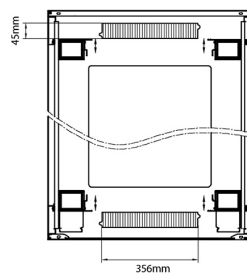

sales@excel-networking.com
excel-networking.com

Product drawings

Front

Side

Rear

Roof

Base

Base Cut Out Dimensions

580 mm Wide
by
276 mm Deep (600 mm deep rack)
476 mm Deep (800 mm deep rack)
676 mm Deep (1000 mm deep rack)

Environ CR800 33U Rack 800x1000mm Glass (F) Steel (R) B/Panels F/Mgmt Grey White Flat Pack

Part Code: 542-33810-GSBF-GW-FP