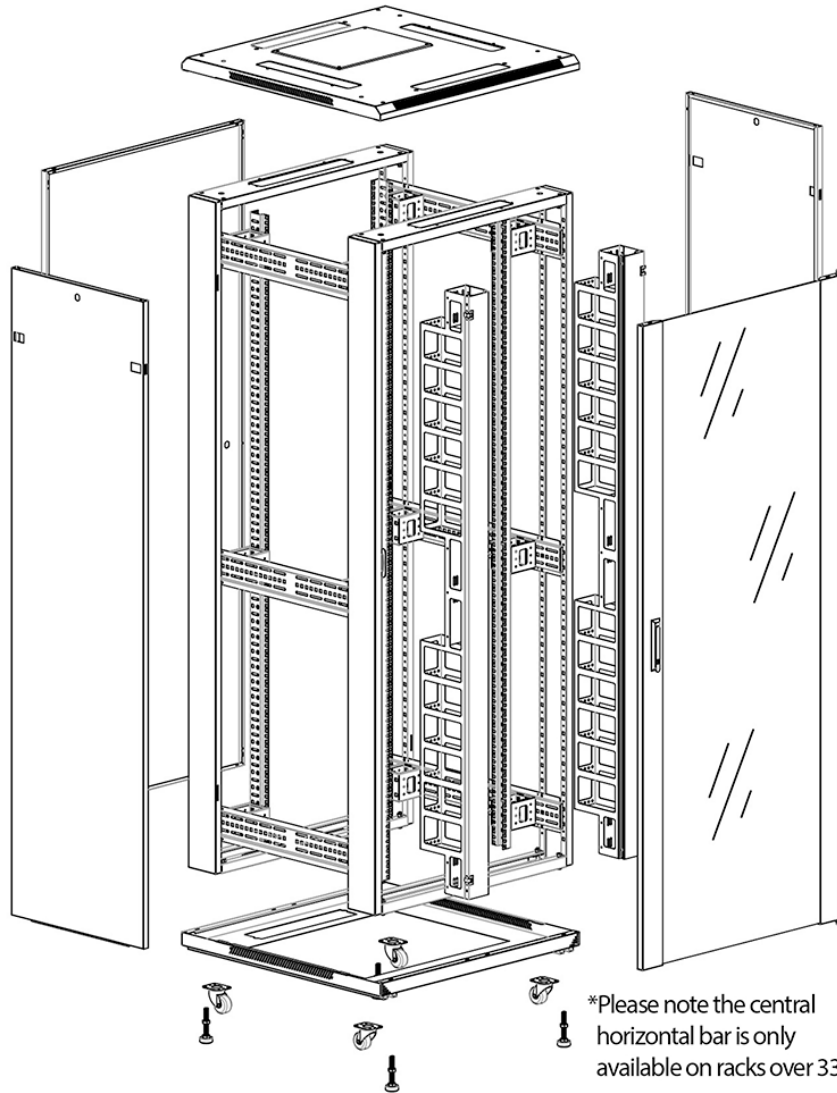

Environ CR800 33U Rack 800x1000mm Glass (F) Steel (R)
B/Panels F/Mgmt Grey White Flat Pack

Part Code: 542-33810-GSBF-GW-FP

sales@excel-networking.com
excel-networking.com

Product drawings