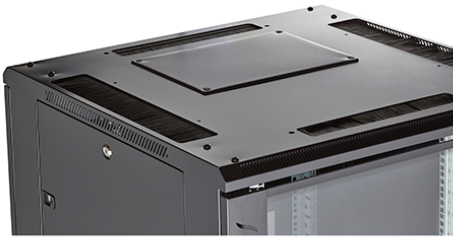

Environ CR800 33U Rack 800x1000mm Glass (F) Steel (R)
B/Panels F/Mgmt Grey White Flat Pack

Part Code: 542-33810-GSBF-GW-FP

sales@excel-networking.com
excel-networking.com

Product images

Four-way brush entry roof panel