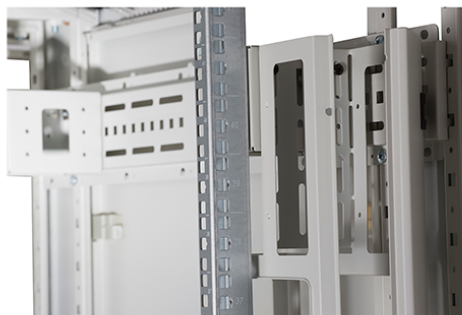

Quick-slam latch side panels

Swing handle glass front door

Steel rear door

Large base entry

High-density vertical cable management

Environ CR800 33U Rack 800x1000mm Glass (F) Steel (R)
B/Panels F/Mgmt Grey White Flat Pack