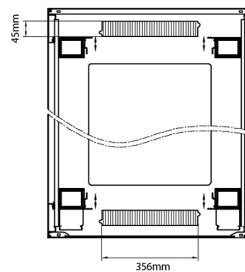

Standards

Standard	Detail
ANSI/EIA-310-E	Electronic Industries Association standard for horizontal spacing, vertical hole spacing, rack opening and front panel width
BS EN 60297-3-100:2009	Mechanical structures for electronic equipment. Dimensions of mechanical structures of the 482,6 mm (19 in) series. Basic dimensions of front panels, subracks, chassis, racks and cabinets
DIN 41494 Part 1 & 7	Panel Mounting Racks For Electronics Equipments; Racks And Panels, Dimensions; Dimensions of cabinets and suites of racks
RoHS-II/-III (2011/65/EU & 2015/863): 2023	Our products, demonstrate full adherence to the regulatory stipulations of the EU Directive 2011/65/EU (RoHS-II) and its corresponding delegated directive 2015/863 (RoHS-III).
WFD: 2023	Compliant to Waste Framework Directive
SCIP: 2023	Compliant - Does Not Contain Substances of Concern In articles as such or in complex objects (Products)
POPs (EU) No 2019/1021	EU Regulation for the restriction of Persistent Organic Pollutants.

excel
without compromise.

Product drawings

Environ CR800 33U Rack 800x1000mm Glass (F)
Steel (R) B/Panels F/Mgmt Grey White Flat Pack

Item Code: 542-33810-GSBF-GW-FP

Product drawings

Front

Side

Rear

Roof

Base

Base Cut Out Dimensions

580 mm Wide
by
276 mm Deep (600 mm deep rack)
476 mm Deep (800 mm deep rack)
676 mm Deep (1000 mm deep rack)

Part Number Table

Part Number	Description
542-1588-GSBF-BK	Environ CR600 15U Rack 800x800 mm Glass (F) Steel (R) B/Panels Fr/Mgmt Black
542-2088-GSBF-BK	Environ CR800 20U Rack 800x800 mm Glass (F) Steel (R) B/Panels Fr/Mgmt Black