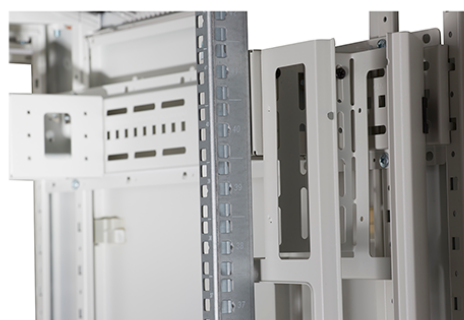

Quick-slam latch side panels

Swing handle glass front door

Steel rear door

Large base entry

High-density vertical cable management

Environ CR800 Baie 33U 800x1000mm Porte en verre (A) Porte en acier (F), Deux panneaux, Avant/M...