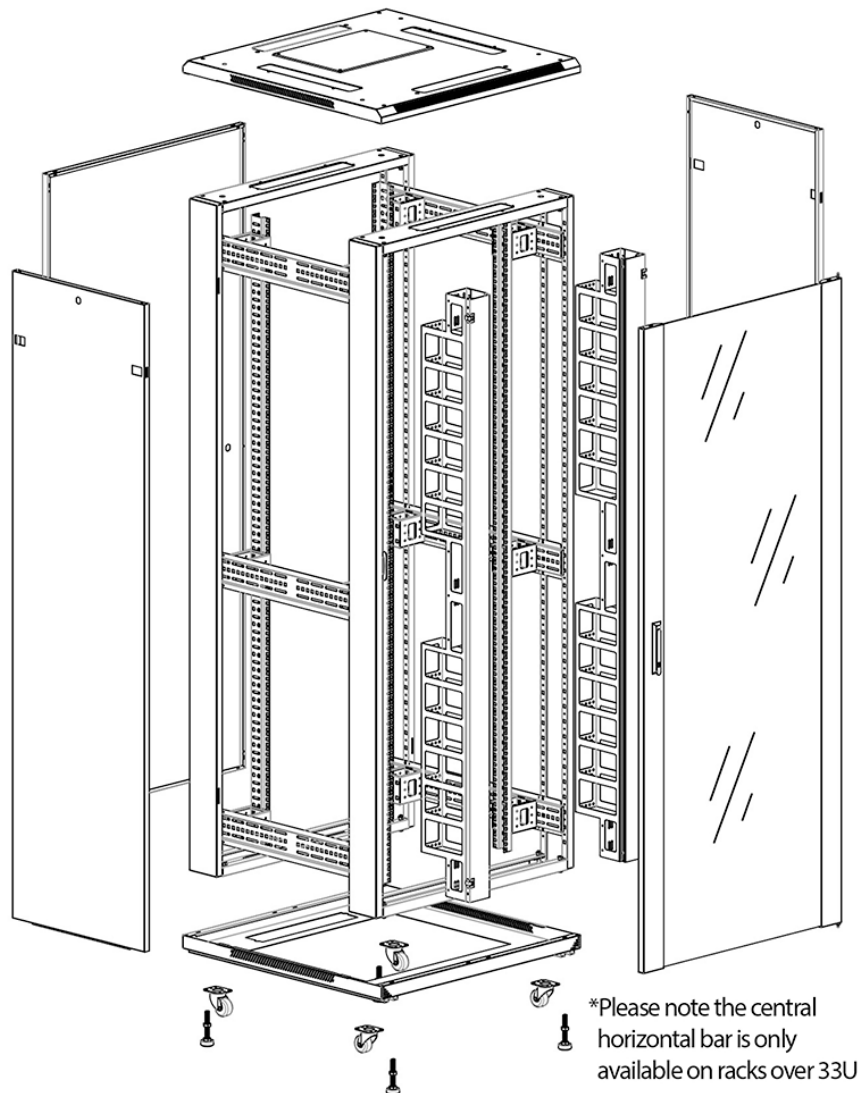

Environ CR800 Baie 33U 800x1000mm Porte en verre (A) Porte en acier (F), Deux panneaux, Avant/M...

Référence du produit: 542-33810-GSBF-GW-FP

excel
without compromise.

Dessins de produits