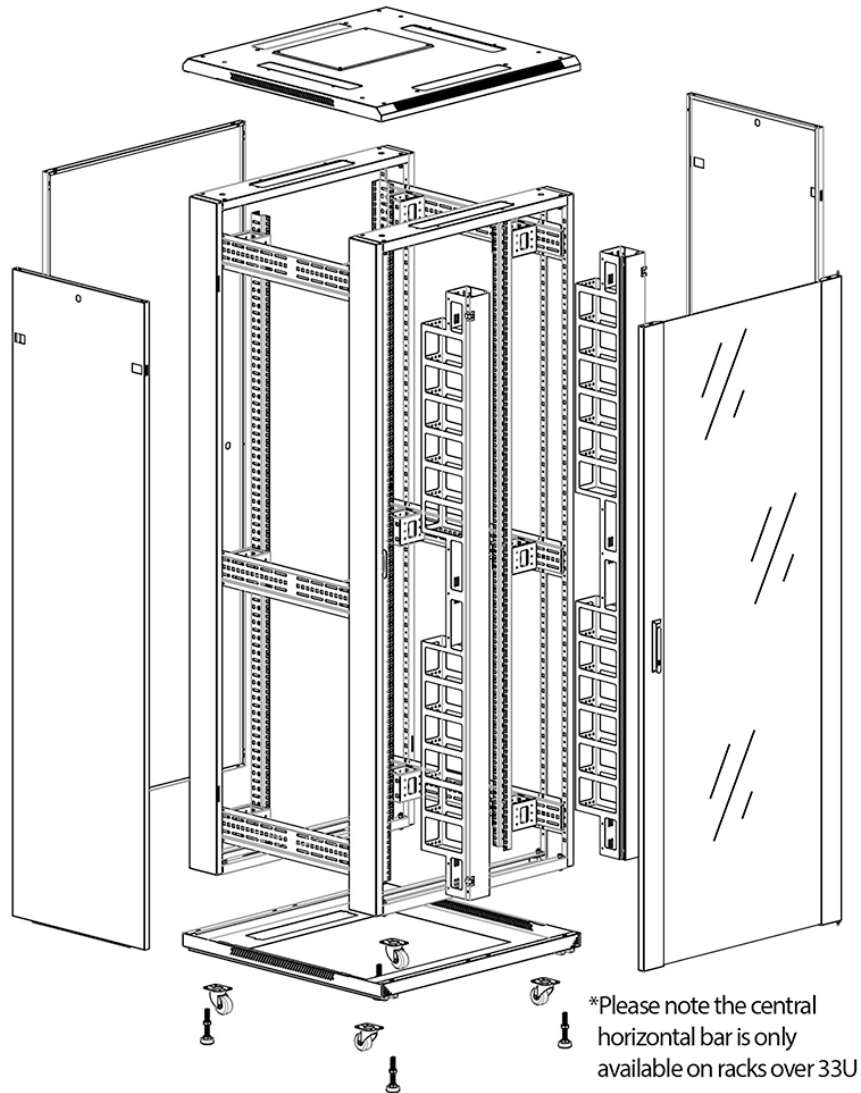

Environ CR800 Baie 33U 800x1000 mm Porte en Verre (A) Porte en Acier (F), Deux Panneaux, Avant/...

Référence du produit: 542-33810-GSBF-GW

excel
without compromise.

Dessins de produits