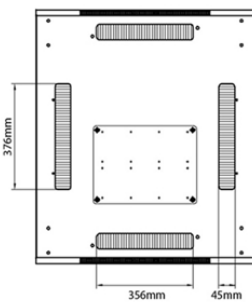

Standards

Standard	Detail
ANSI/EIA-310-E	Electronic Industries Association standard for horizontal spacing, vertical hole spacing, rack opening and front panel width
BS EN 60297-3-100:2009	Mechanical structures for electronic equipment. Dimensions of mechanical structures of the 482,6 mm (19 in) series. Basic dimensions of front panels, subracks, chassis, racks and cabinets
DIN 41494 Part 1 & 7	Panel Mounting Racks For Electronics Equipments; Racks And Panels, Dimensions; Dimensions of cabinets and suites of racks
RoHS-II/III (2011/65/EU & 2015/863): 2023	Our products, demonstrate full adherence to the regulatory stipulations of the EU Directive 2011/65/EU (RoHS-II) and its corresponding delegated directive 2015/863 (RoHS-III).
WFD: 2023	Compliant to Waste Framework Directive
SCIP: 2023	Compliant - Does Not Contain Substances of Concern In articles as such or in complex objects (Products)
POPs (EU) No 2019/1021	EU Regulation for the restriction of Persistent Organic Pollutants.

Product drawings

Front

Side

Rear

Roof

Base

Base Cut Out Dimensions

580 mm Wide
by
276 mm Deep (600 mm deep rack)
476 mm Deep (800 mm deep rack)
676 mm Deep (1000 mm deep rack)