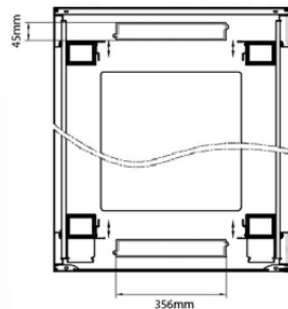

Product drawings

Front

Side

Rear

Roof

Base

Base Cut Out Dimensions

580 mm Wide
by
276 mm Deep (600 mm deep rack)
476 mm Deep (800 mm deep rack)
676 mm Deep (1000 mm deep rack)