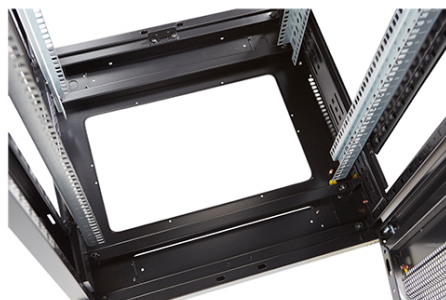

Large base entry