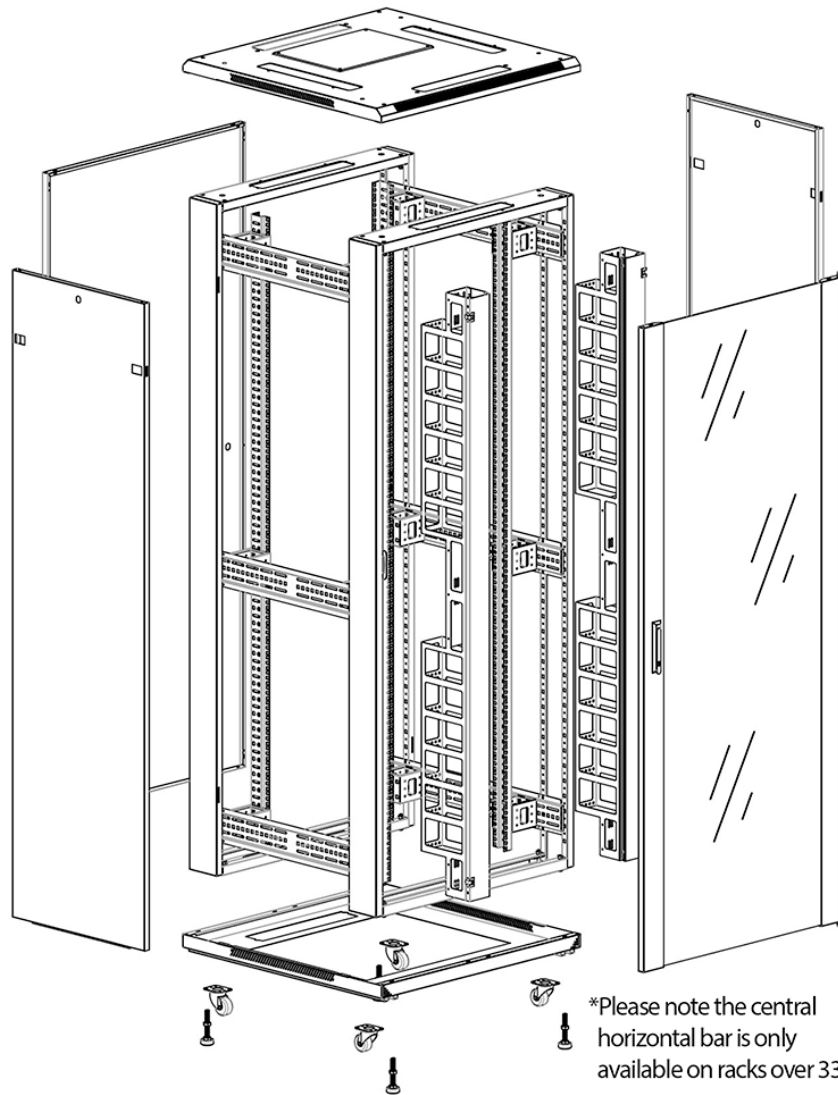

Environ CR800 33U Rack 800x600mm Glass (F) Steel (R)
B/Panels F/Mgmt Black

Part Code: 542-3386-GSBF-BK

sales@excel-networking.com
excel-networking.com

Product drawings