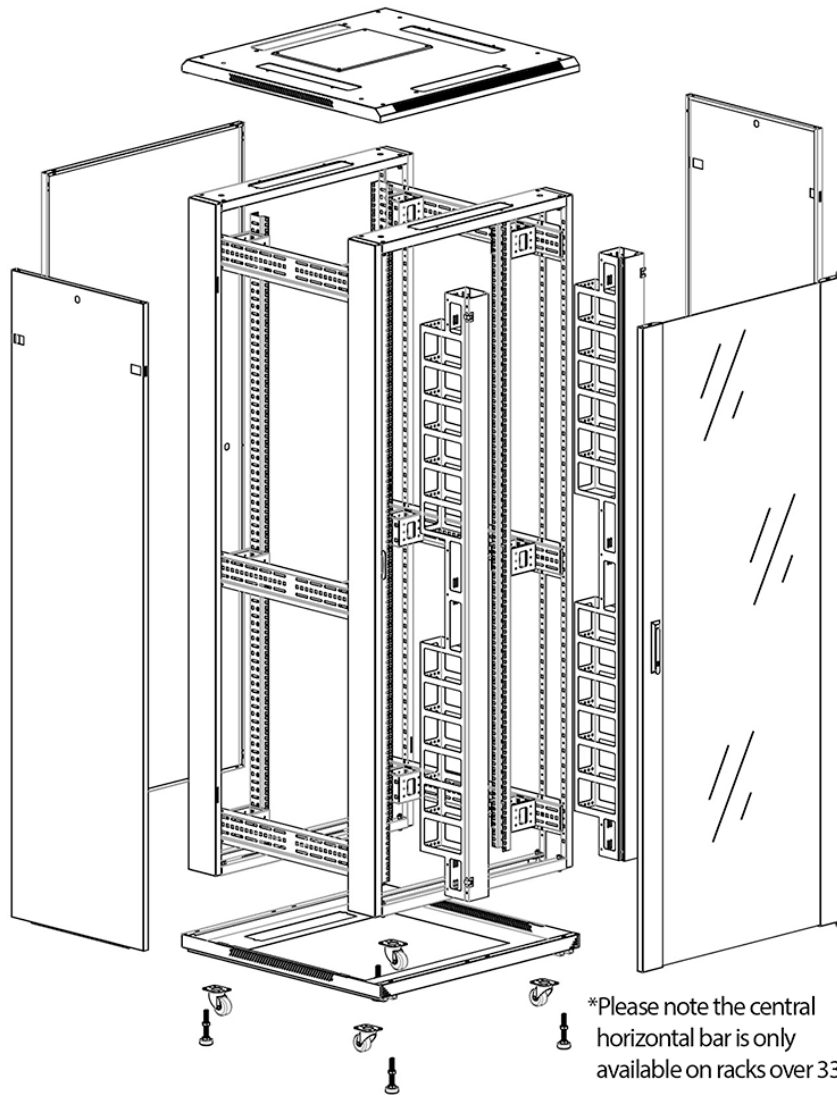

Environ CR800 33U Rack 800x600mm Glass (F) Steel (R)
B/Panels F/Mgmt Black

Part Code: 542-3386-GSBF-BK

sales@excel-networking.com
excel-networking.com

Product drawings