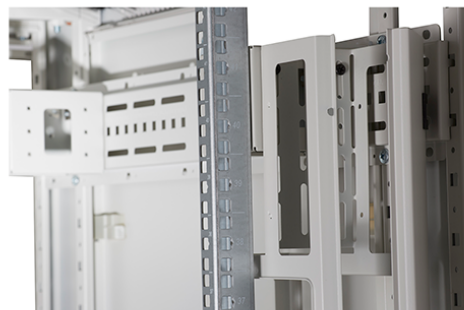

Steel rear door

High-density vertical cable management