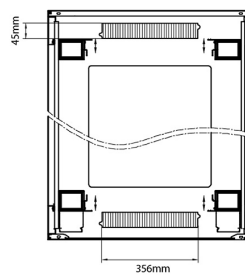

Product drawings

Environ CR800 33U Rack 800x600mm Glass (F) Steel (R) B/Panels F/Mgmt Black

Part Code: 542-3386-GSBF-BK

sales@excel-networking.com
excel-networking.com

Product drawings

Front

Side

Rear

Roof

Base

Base Cut Out Dimensions

580 mm Wide
by
276 mm Deep (600 mm deep rack)
476 mm Deep (800 mm deep rack)
676 mm Deep (1000 mm deep rack)

Environ CR800 33U Rack 800x600mm Glass (F) Steel (R) B/Panels F/Mgmt Black