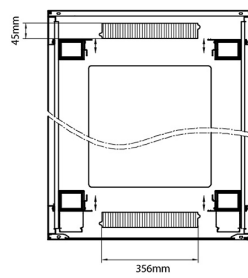

Product drawings

Environ CR800 33U Rack 800x600mm Glass (F) Steel (R) B/Panels F/Mgmt Black

Part Code: 542-3386-GSBF-BK

sales@excel-networking.com
excel-networking.com

Product drawings

Front

Side

Rear

Roof

Base

Base Cut Out Dimensions

580 mm Wide
by
276 mm Deep (600 mm deep rack)
476 mm Deep (800 mm deep rack)
676 mm Deep (1000 mm deep rack)

Environ CR800 33U Rack 800x600mm Glass (F) Steel (R) B/Panels F/Mgmt Black