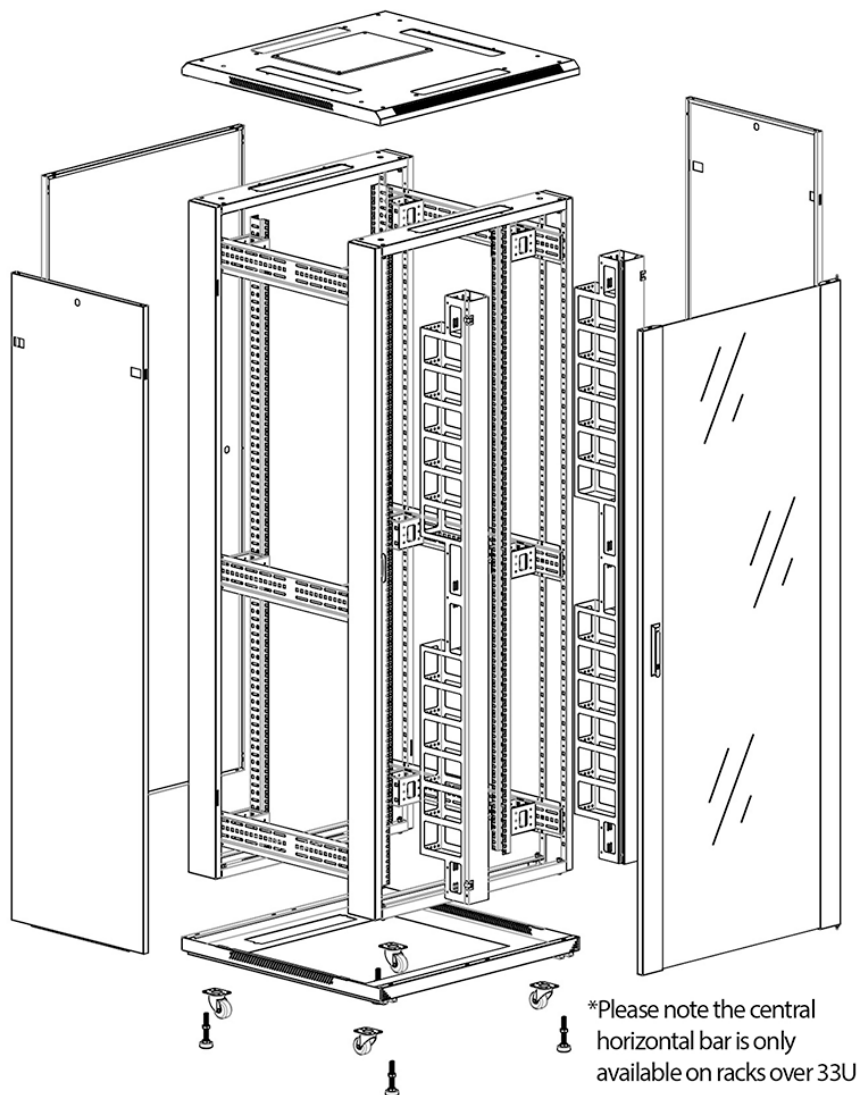

Steel rear door

Large base entry

High-density vertical cable management

Environ CR800 33U Rack 800x600mm Glass (F)
Steel (R) B/Panels F/Mgmt Black

Item Code: 542-3386-GSBF-BK

excel
without compromise.

Product drawings