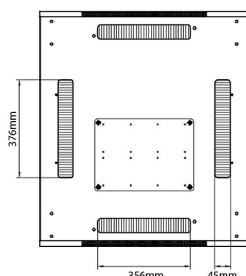

Environ CR800 33U Rack 800x600mm Glass (F)
Steel (R) B/Panels F/Mgmt Black

Item Code: 542-3386-GSBF-BK

Product drawings

Roof

Base Cut Out Dimensions

580 mm Wide
by
276 mm Deep (600 mm deep rack)
476 mm Deep (800 mm deep rack)
676 mm Deep (1000 mm deep rack)

Part Number Table

Part Number	Description
542-1588-GSBF-BK	Environ CR600 15U Rack 800x800 mm Glass (F) Steel (R) B/Panels Fr/Mgmt Black
542-2088-GSBF-BK	Environ CR800 20U Rack 800x800 mm Glass (F) Steel (R) B/Panels Fr/Mgmt Black