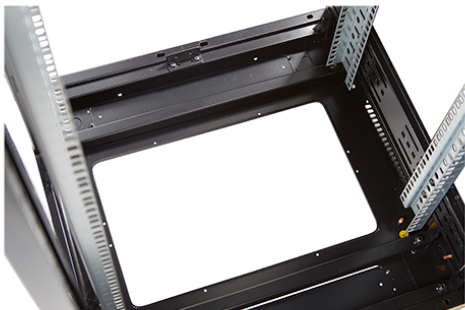

Large base entry