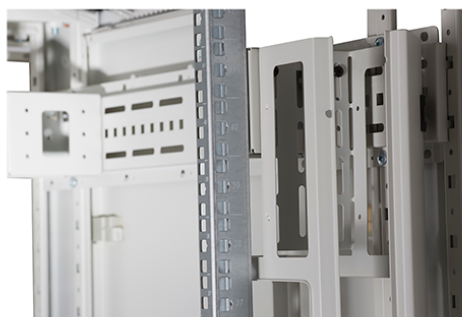

Steel rear door

High-density vertical cable management