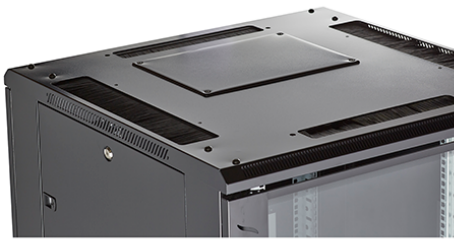

Environ CR800 33U Rack 800x600mm Glass (F) Steel (R)
B/Panels F/Mgmt Black

Part Code: 542-3386-GSBF-BK

sales@excel-networking.com
excel-networking.com

Product images

Four-way brush entry roof panel