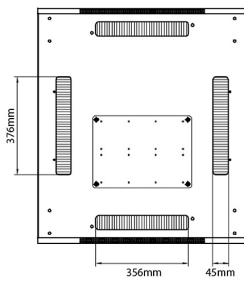

Standards

Standard	Detail
ANSI/EIA-310-E	Electronic Industries Association standard for horizontal spacing, vertical hole spacing, rack opening and front panel width
BS EN 60297-3-100:2009	Mechanical structures for electronic equipment. Dimensions of mechanical structures of the 482,6 mm (19 in) series. Basic dimensions of front panels, subracks, chassis, racks and cabinets

Product drawings

Environ CR800 33U Rack 800x600mm Glass (F) Steel (R) B/Panels F/Mgmt Black

Part Code: 542-3386-GSBF-BK

sales@excel-networking.com
excel-networking.com

Product drawings

Front

Side

Rear

Roof

Base

Base Cut Out Dimensions

580 mm Wide
by
276 mm Deep (600 mm deep rack)
476 mm Deep (800 mm deep rack)
676 mm Deep (1000 mm deep rack)

Environ CR800 33U Rack 800x600mm Glass (F) Steel (R) B/Panels F/Mgmt Black