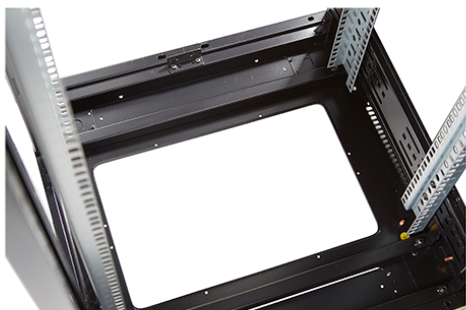

Large base entry