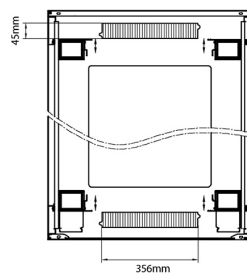

Product drawings

Environ CR800 33U Rack 800x600mm Glass (F) Steel (R) B/Panels F/Mgmt Black

Part Code: 542-3386-GSBF-BK

sales@excel-networking.com
excel-networking.com

Product drawings

Front

Side

Rear

Roof

Base

Base Cut Out Dimensions

580 mm Wide
by
276 mm Deep (600 mm deep rack)
476 mm Deep (800 mm deep rack)
676 mm Deep (1000 mm deep rack)

Environ CR800 33U Rack 800x600mm Glass (F) Steel (R) B/Panels F/Mgmt Black