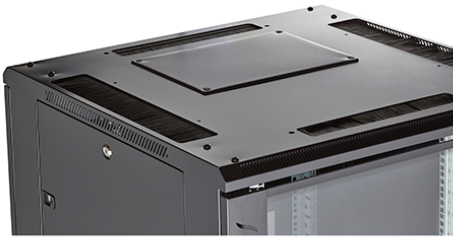

Environ CR800 33U Rack 800x600mm Glass (F) Steel (R)
B/Panels F/Mgmt Black Flat Pack

Part Code: 542-3386-GSBF-BK-FP

sales@excel-networking.com
excel-networking.com

Product images

Four-way brush entry roof panel