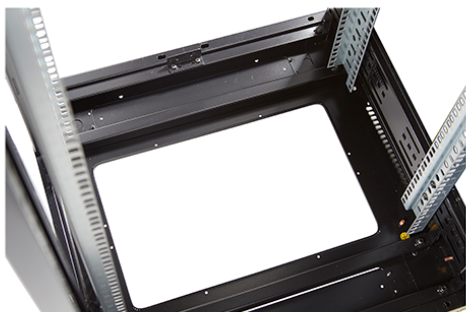

Large base entry