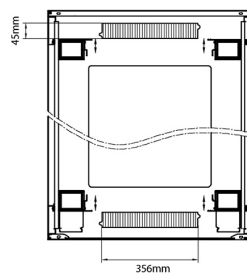

sales@excel-networking.com
excel-networking.com

Product drawings

Front

Side

Rear

Roof

Base

Base Cut Out Dimensions

580 mm Wide
by
276 mm Deep (600 mm deep rack)
476 mm Deep (800 mm deep rack)
676 mm Deep (1000 mm deep rack)

Environ CR800 33U Rack 800x600mm Glass (F) Steel (R) B/Panels F/Mgmt Black Flat Pack

Part Code: 542-3386-GSBF-BK-FP