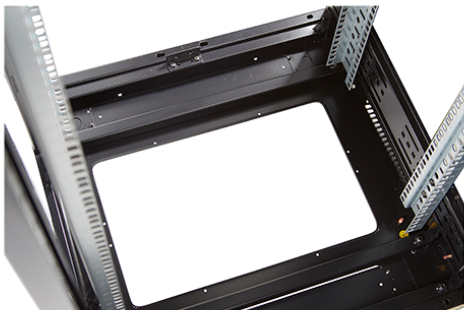

Large base entry