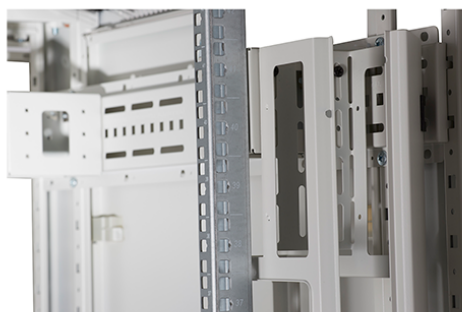

Quick-slam latch side panels

Swing handle glass front door

Steel rear door

Large base entry

High-density vertical cable management

Environ CR800 33U Rack 800x600mm Glass (F) Steel (R)
B/Panels F/Mgmt Black Flat Pack