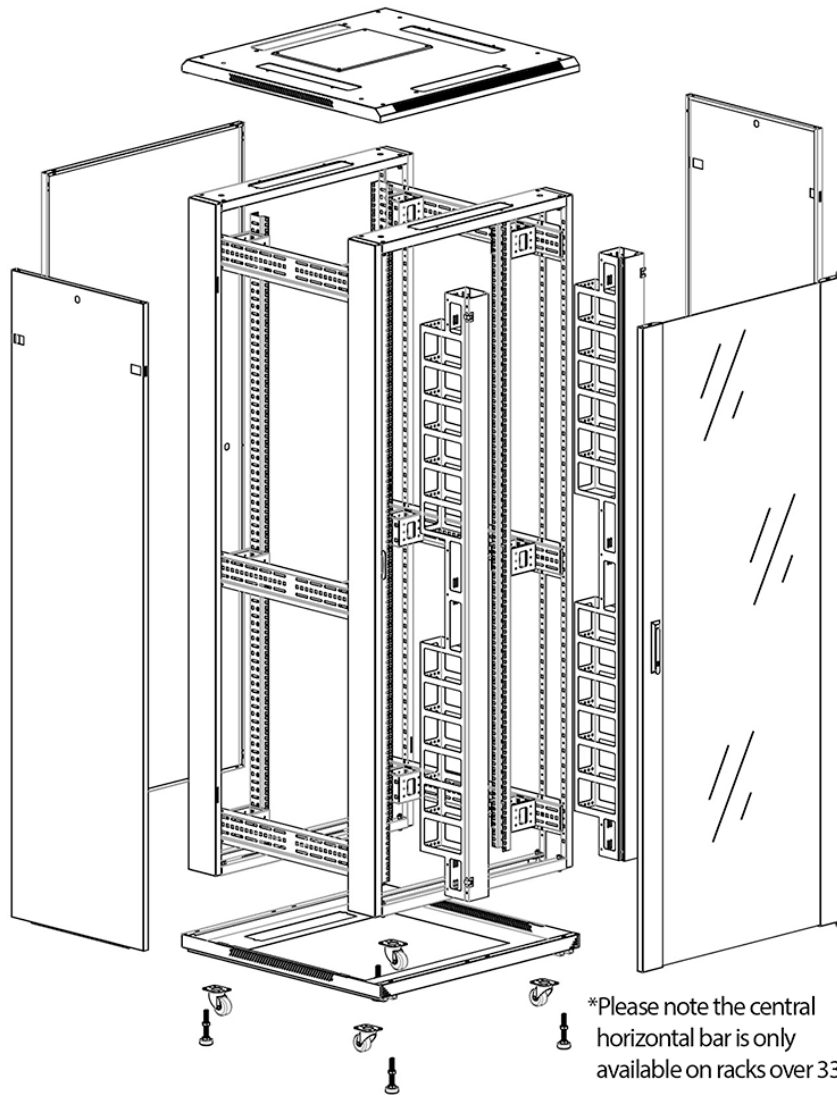

Environ CR800 33U Rack 800x600mm Glass (F) Steel (R)
B/Panels F/Mgmt Black Flat Pack

Part Code: 542-3386-GSBF-BK-FP

sales@excel-networking.com
excel-networking.com

Product drawings