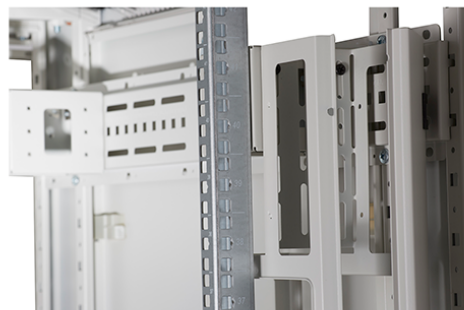

Quick-slam latch side panels

Swing handle glass front door

Steel rear door

Large base entry

High-density vertical cable management

Environ CR800 33U Rack 800x600mm Glass (F) Steel (R)
B/Panels F/Mgmt Black Flat Pack