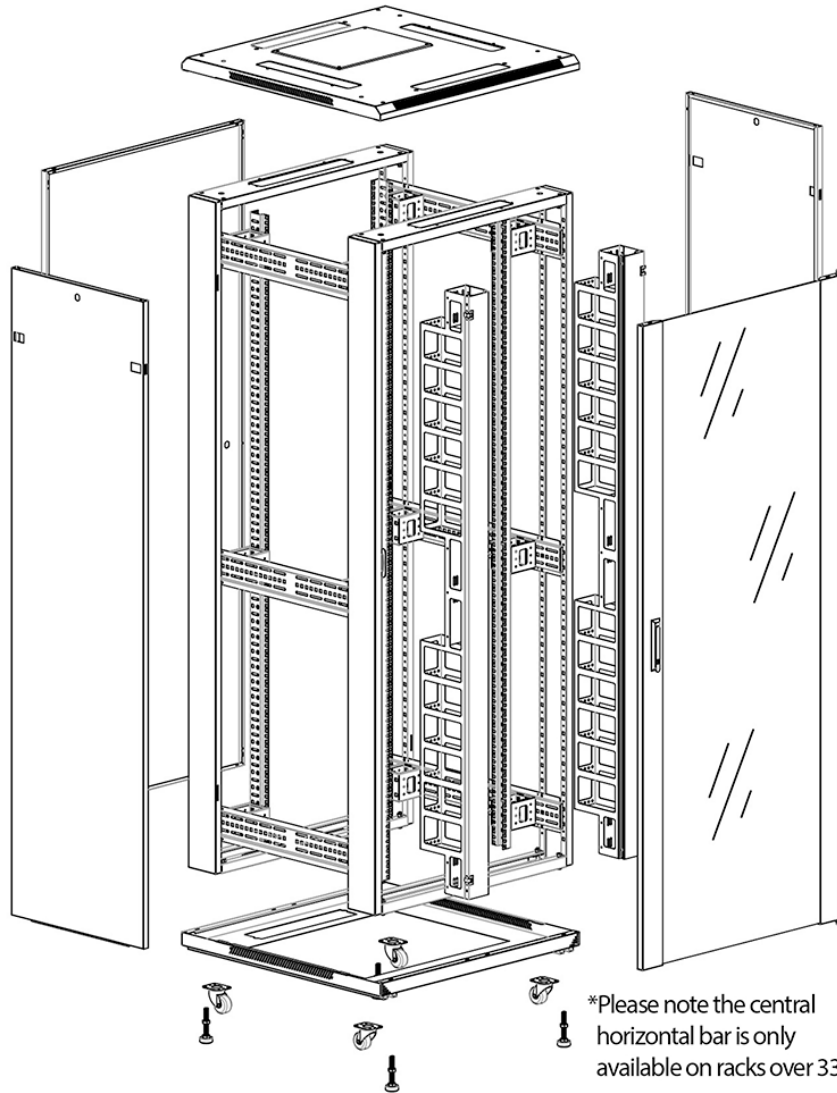

Environ CR800 33U Rack 800x600mm Glass (F) Steel (R)
B/Panels F/Mgmt Black Flat Pack

Part Code: 542-3386-GSBF-BK-FP

sales@excel-networking.com
excel-networking.com

Product drawings